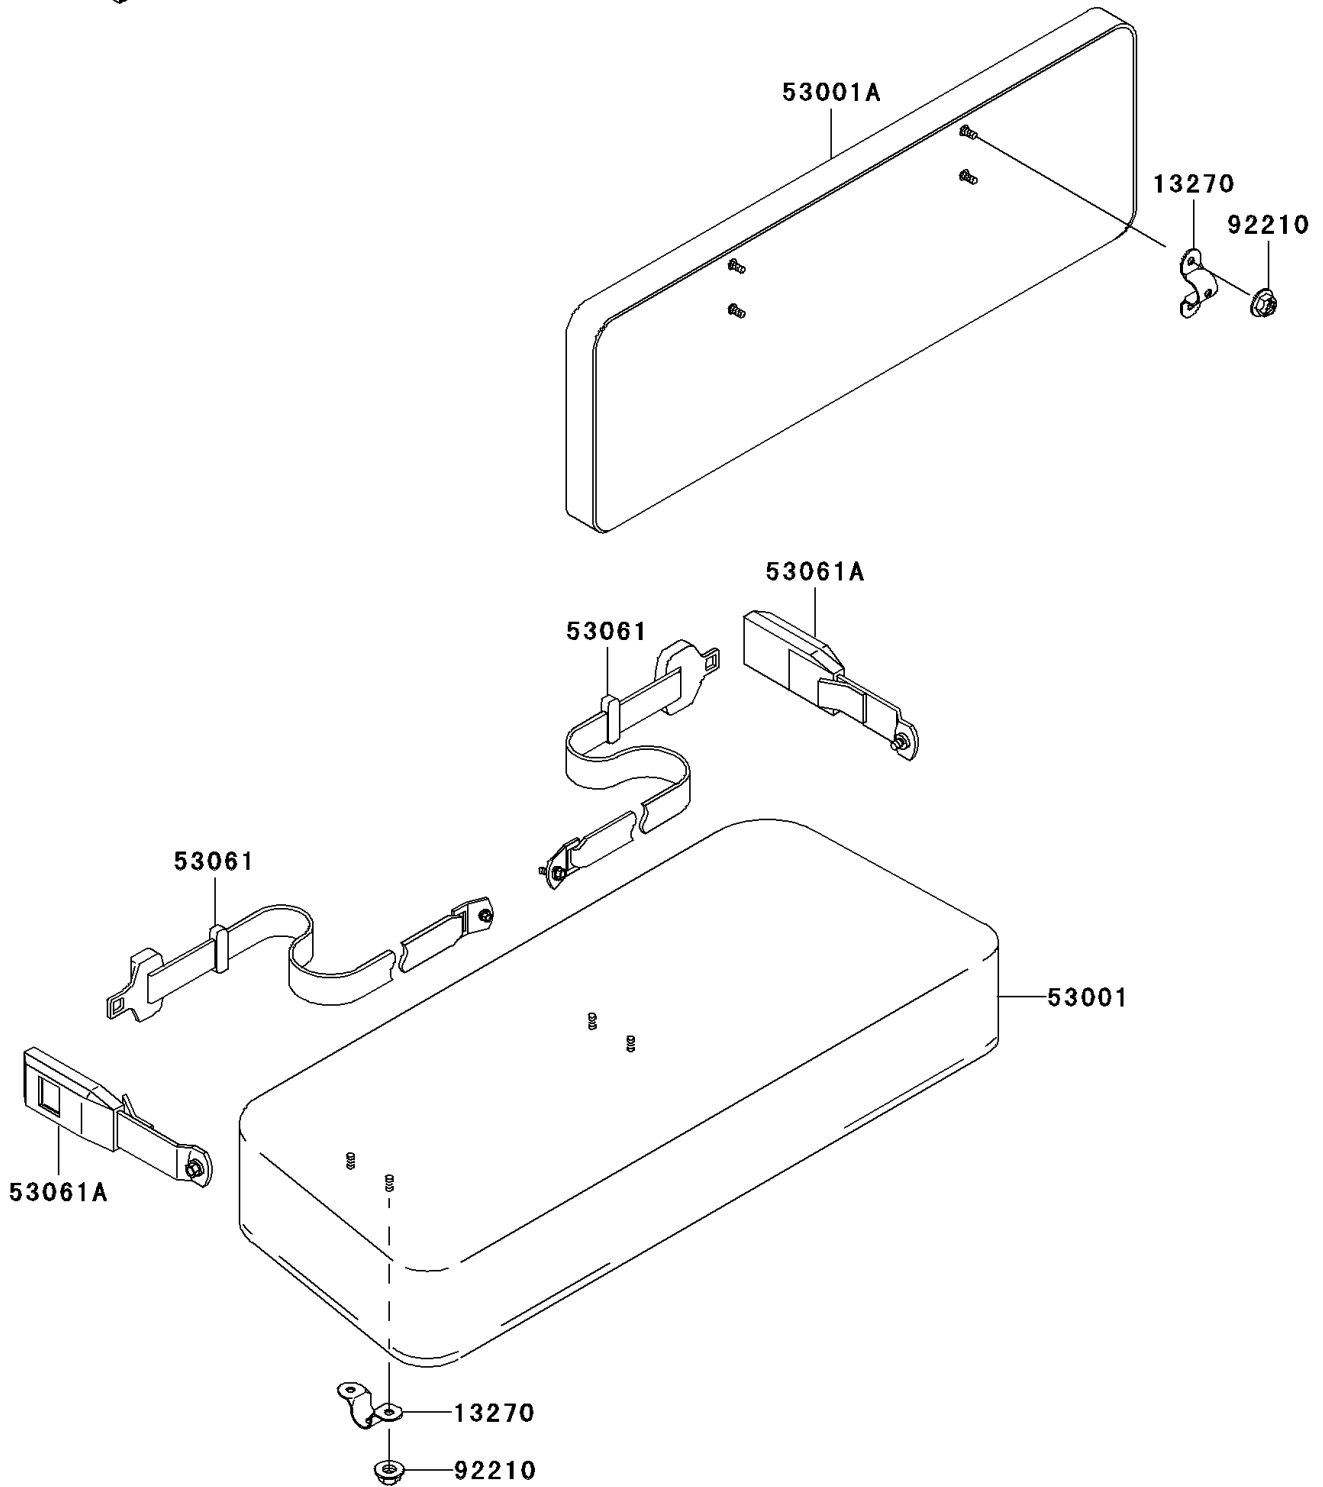

Mule 550

PARTS DIAGRAM

Seat

F2510