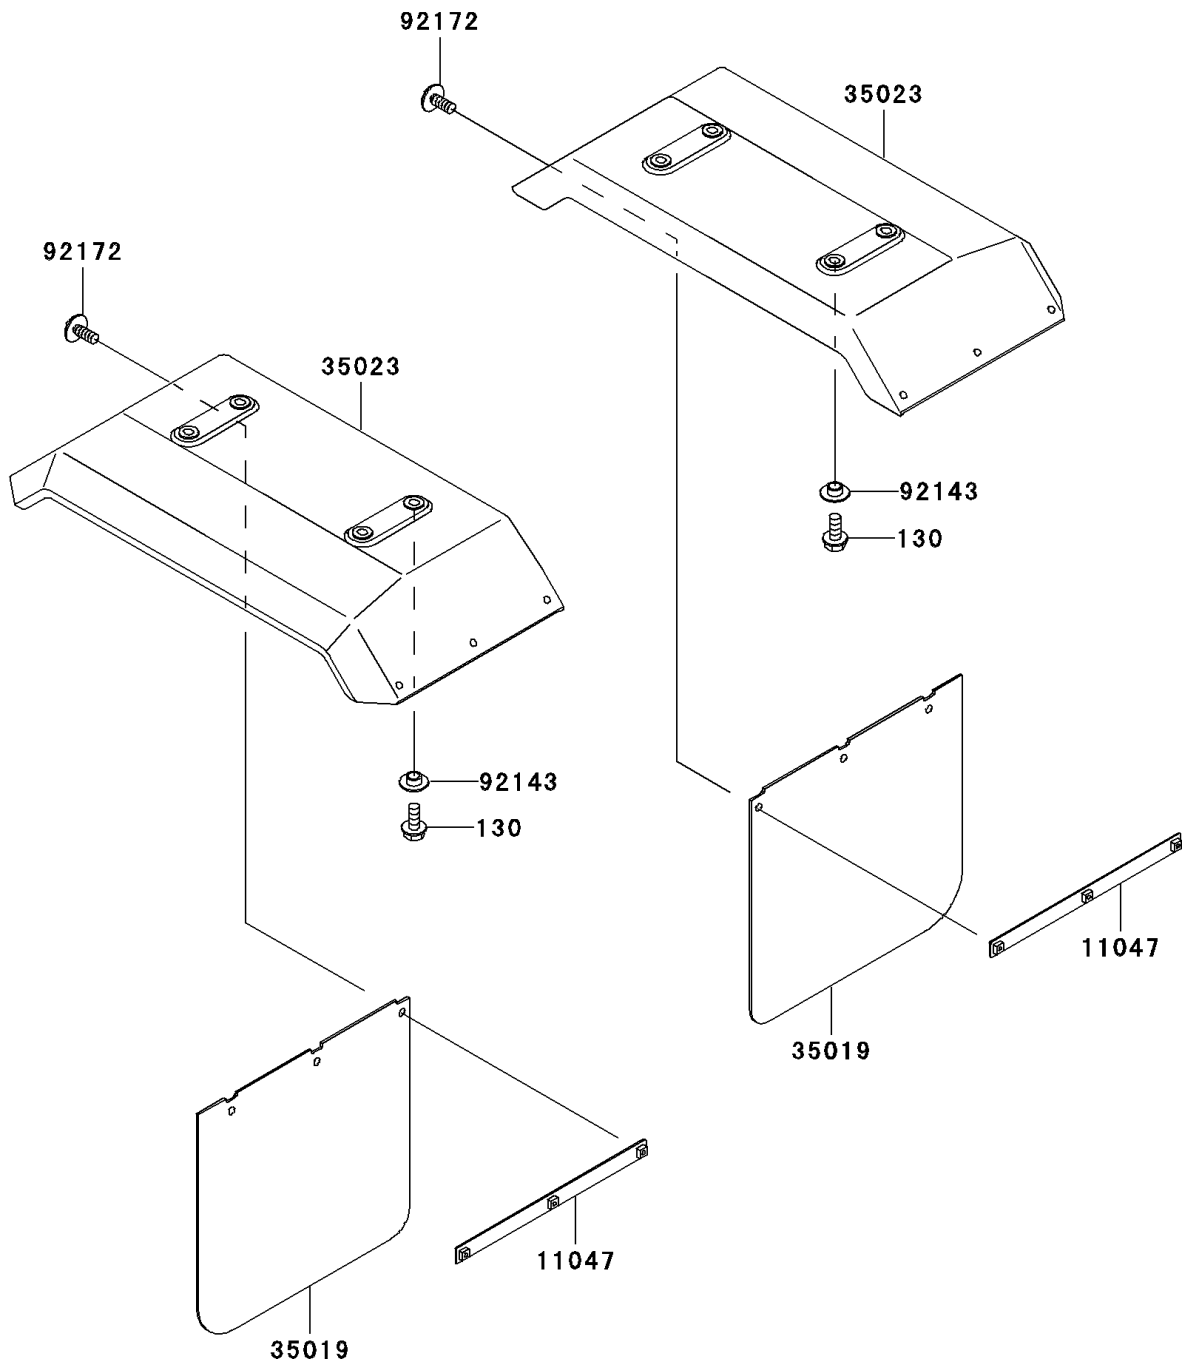

Mule 550

PARTS DIAGRAM

Rear Fender(s)

F2172

Mule 550

PARTS LIST

Rear Fender(s)

ITEM NAME	PART NUMBER	QUANTITY
BOLT-FLANGED,6X14,BLACK (Ref # 130)	130J0614	8
BRACKET,REAR FLAP (Ref # 11047)	11047-1172	2
FLAP,REAR FENDER (Ref # 35019)	35019-1244	2
FENDER-REAR (Ref # 35023)	35023-1298	2
COLLAR (Ref # 92143)	92143-1087	8
SCREW,6X14 (Ref # 92172)	92172-0004	6