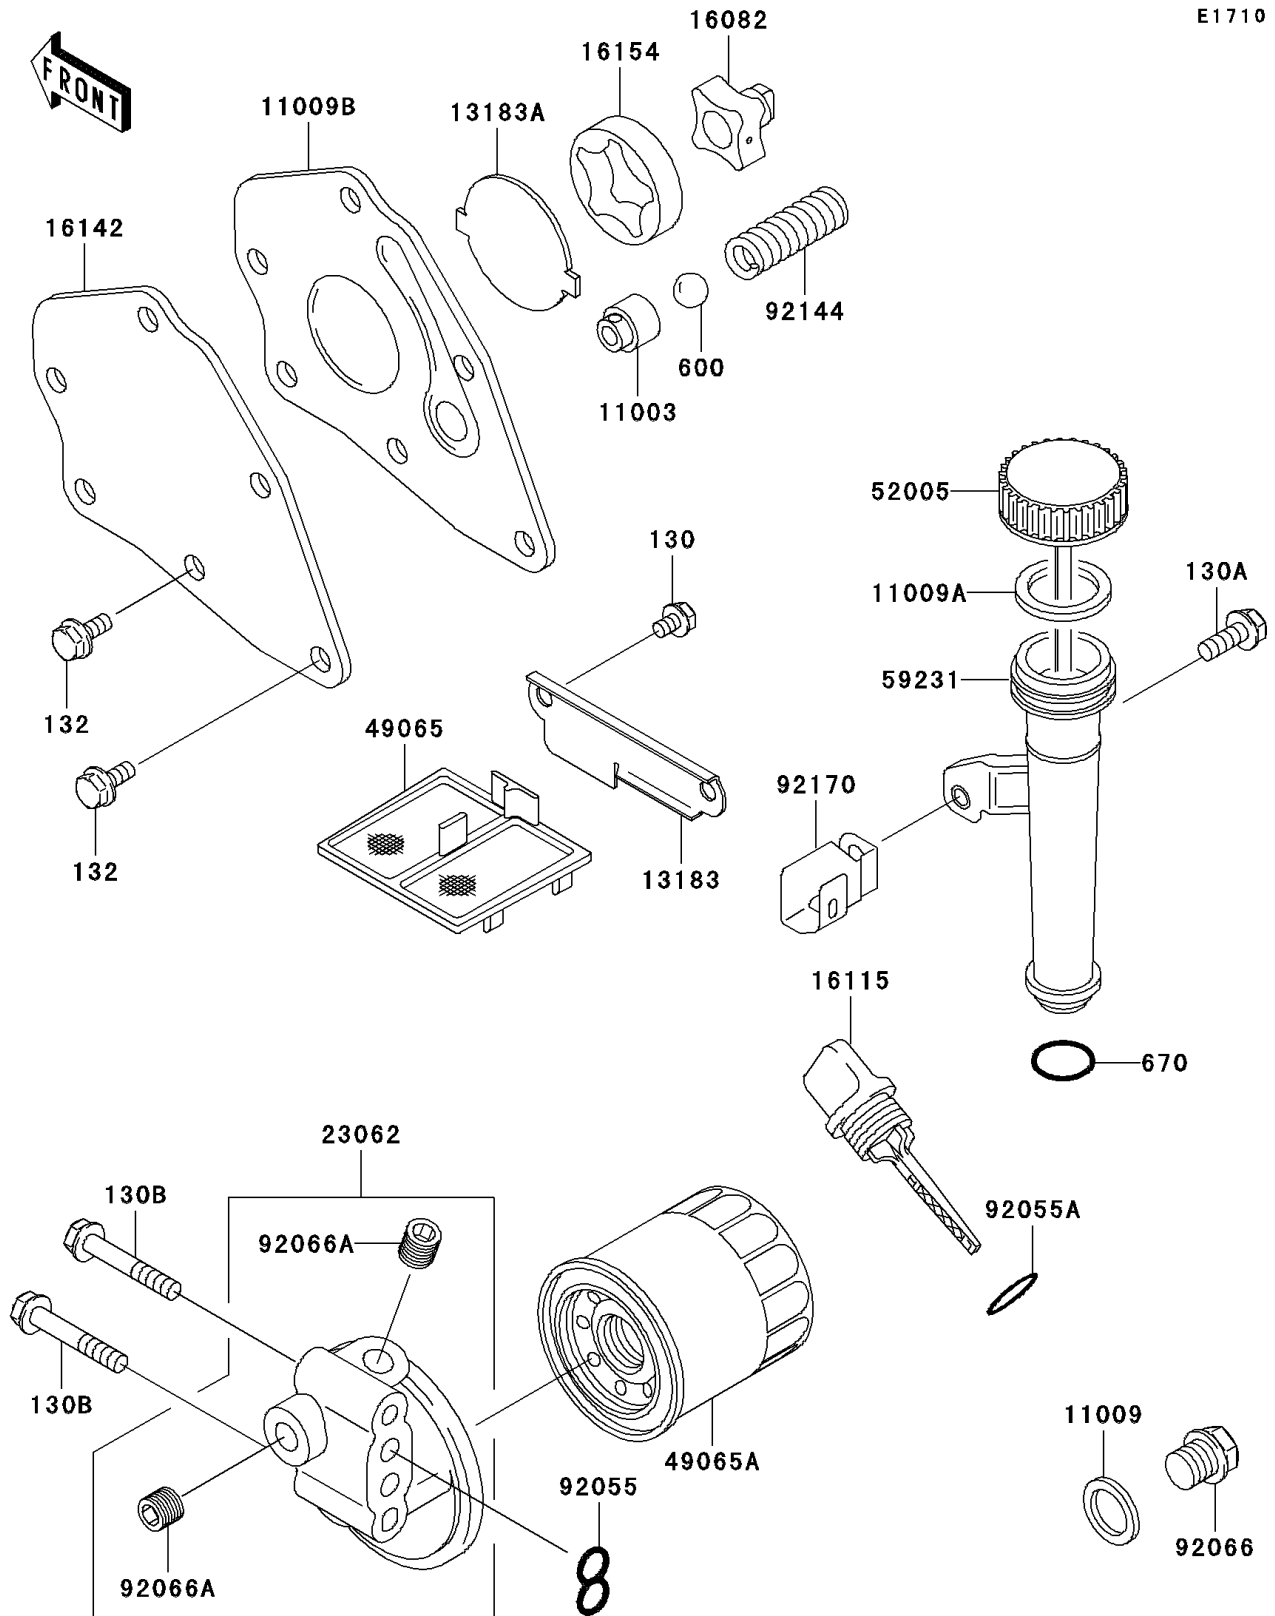

Mule 550

PARTS DIAGRAM

Oil Pump/Oil Filter

E1710

Mule 550

PARTS LIST

Oil Pump/Oil Filter

ITEM NAME

PART NUMBER

QUANTITY
