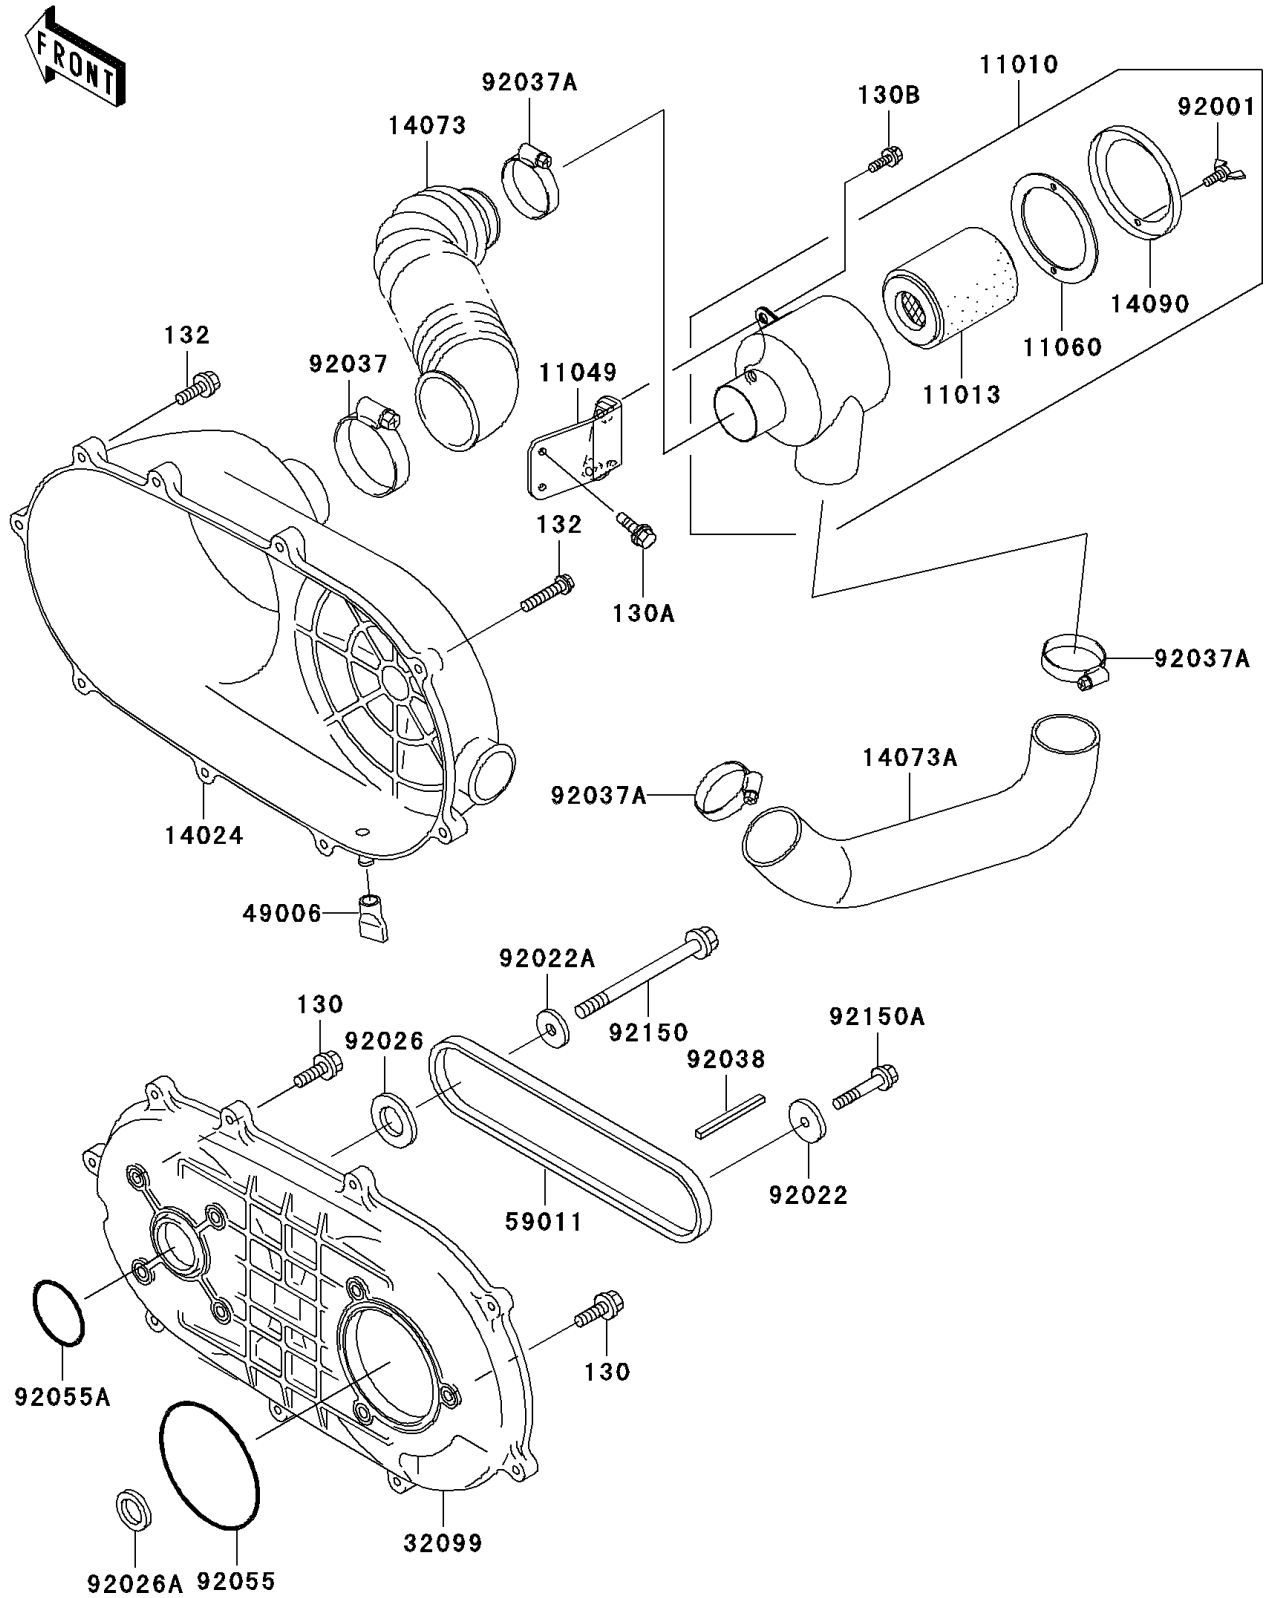

Mule 550

PARTS DIAGRAM

Converter Cover/Drive Belt

E1393

Mule 550

PARTS LIST

Converter Cover/Drive Belt

ITEM NAME	PART NUMBER	QUANTITY
BOLT-FLANGED (Ref # 130)	130D0820	7
BOLT-FLANGED,6X16,BLACK (Ref # 130A)	130J0616	2
BOLT-FLANGED,8X16,BLACK (Ref # 130B)	130J0816	2
BOLT-FLANGED-SMALL (Ref # 132)	132J0630	9
FILTER-ASSY-AIR (Ref # 11010)	11010-1735	1
ELEMENT-AIR FILTER (Ref # 11013)	11013-1263	1
BRACKET,AIR FILTER (Ref # 11049)	11049-1939	1
GASKET,AIR FILTER CASE (Ref # 11060)	11060-1975	1
COVER,BELT CONVERTER (Ref # 14024)	14024-1981	1
DUCT,BELT CONVERTER (Ref # 14073)	14073-1492	1
DUCT,AIR FILTER (Ref # 14073A)	14073-1681	1
COVER,AIR FILTER (Ref # 14090)	14090-1766	1
CASE,BELT CONVERTER (Ref # 32099)	32099-1125	1
BOOT (Ref # 49006)	49006-1199	1
BELT (Ref # 59011)	59011-1071	1
BOLT,WING,6X15 (Ref # 92001)	92001-1703	2
WASHER,8.5X36X4 (Ref # 92022)	92022-1633	1
WASHER,10X32X4.5 (Ref # 92022A)	92022-1641	1
SPACER (Ref # 92026)	92026-1395	1
SPACER (Ref # 92026A)	92026-1396	1
CLAMP (Ref # 92037)	92037-3738	1
CLAMP (Ref # 92037A)	92037-506	3
KEY (Ref # 92038)	92038-1053	1
RING-O (Ref # 92055)	92055-1486	1
RING-O,50X4 (Ref # 92055A)	92055-1501	1
BOLT,10X102 (Ref # 92150)	92150-1441	1
BOLT,8X40 (Ref # 92150A)	92150-1687	1