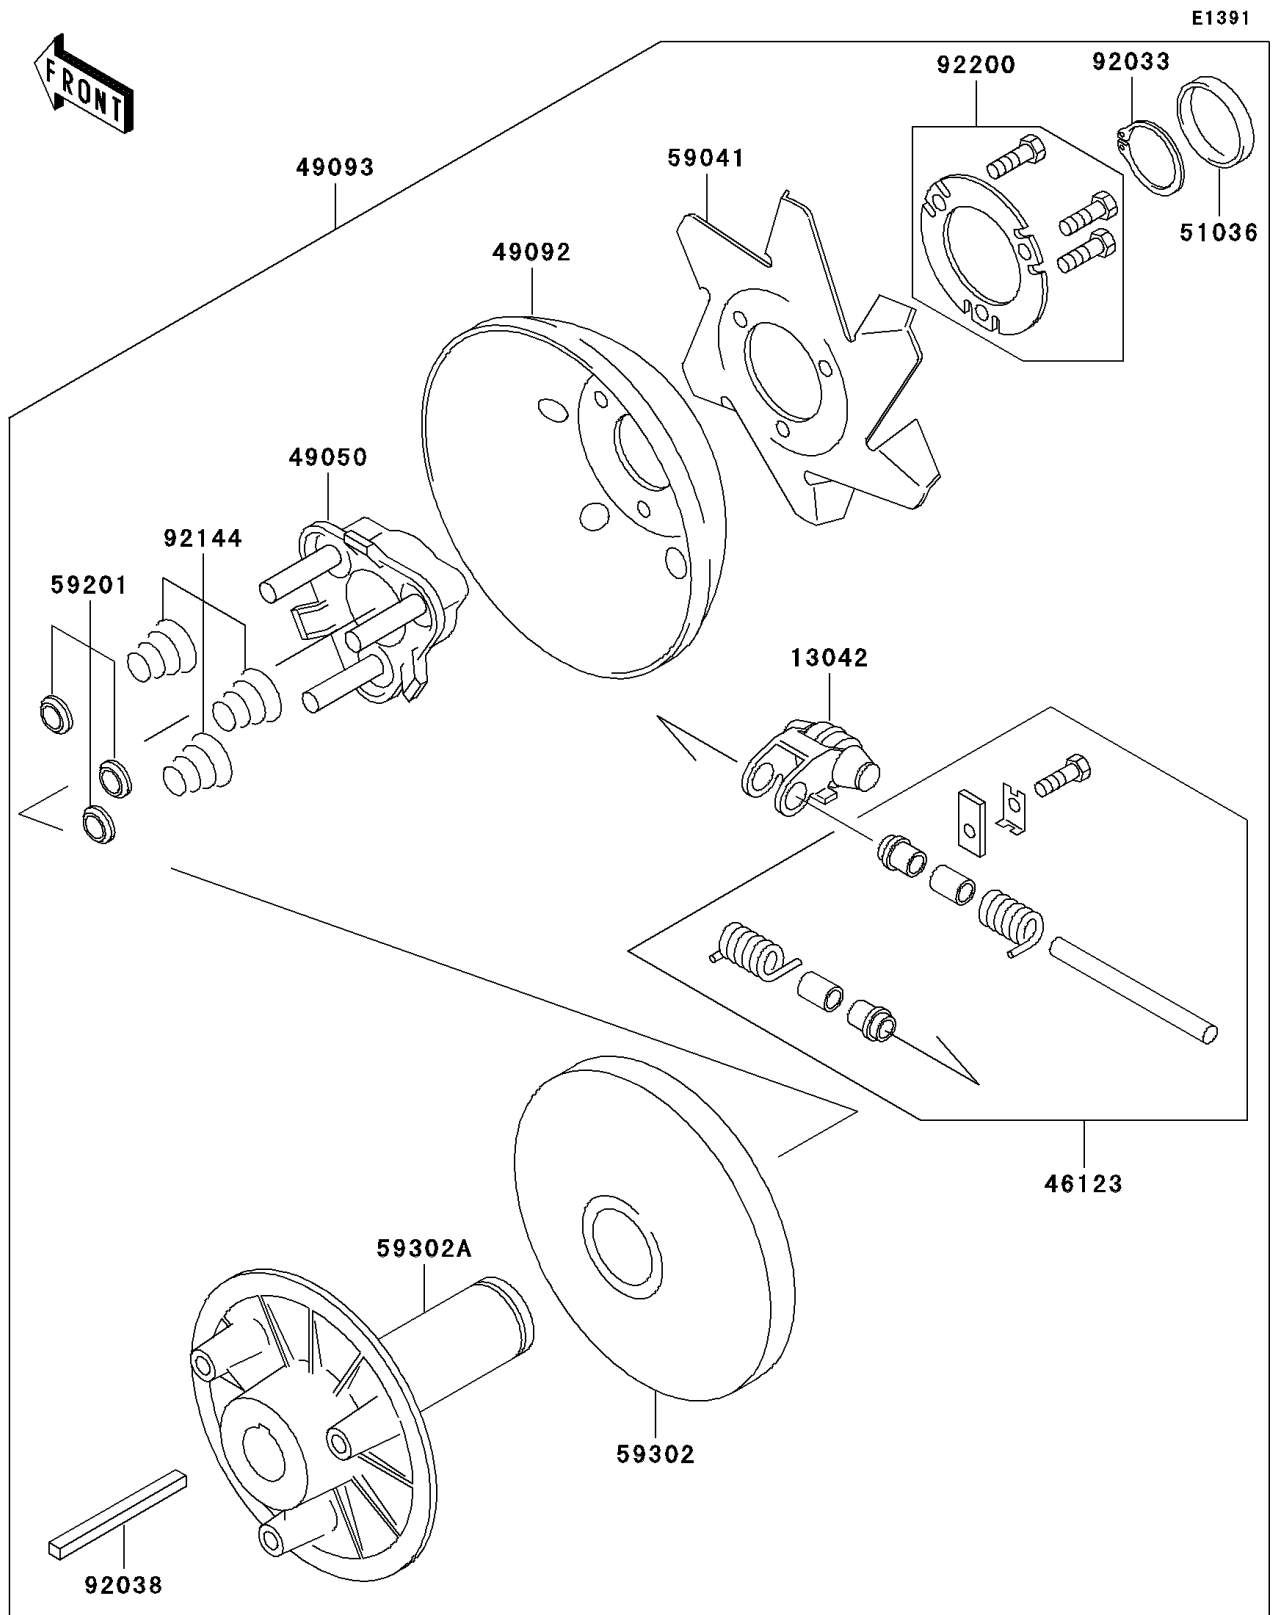

Mule 550

PARTS DIAGRAM

Drive Converter

Mule 550

PARTS LIST

Drive Converter

ITEM NAME

PART NUMBER

QUANTITY
