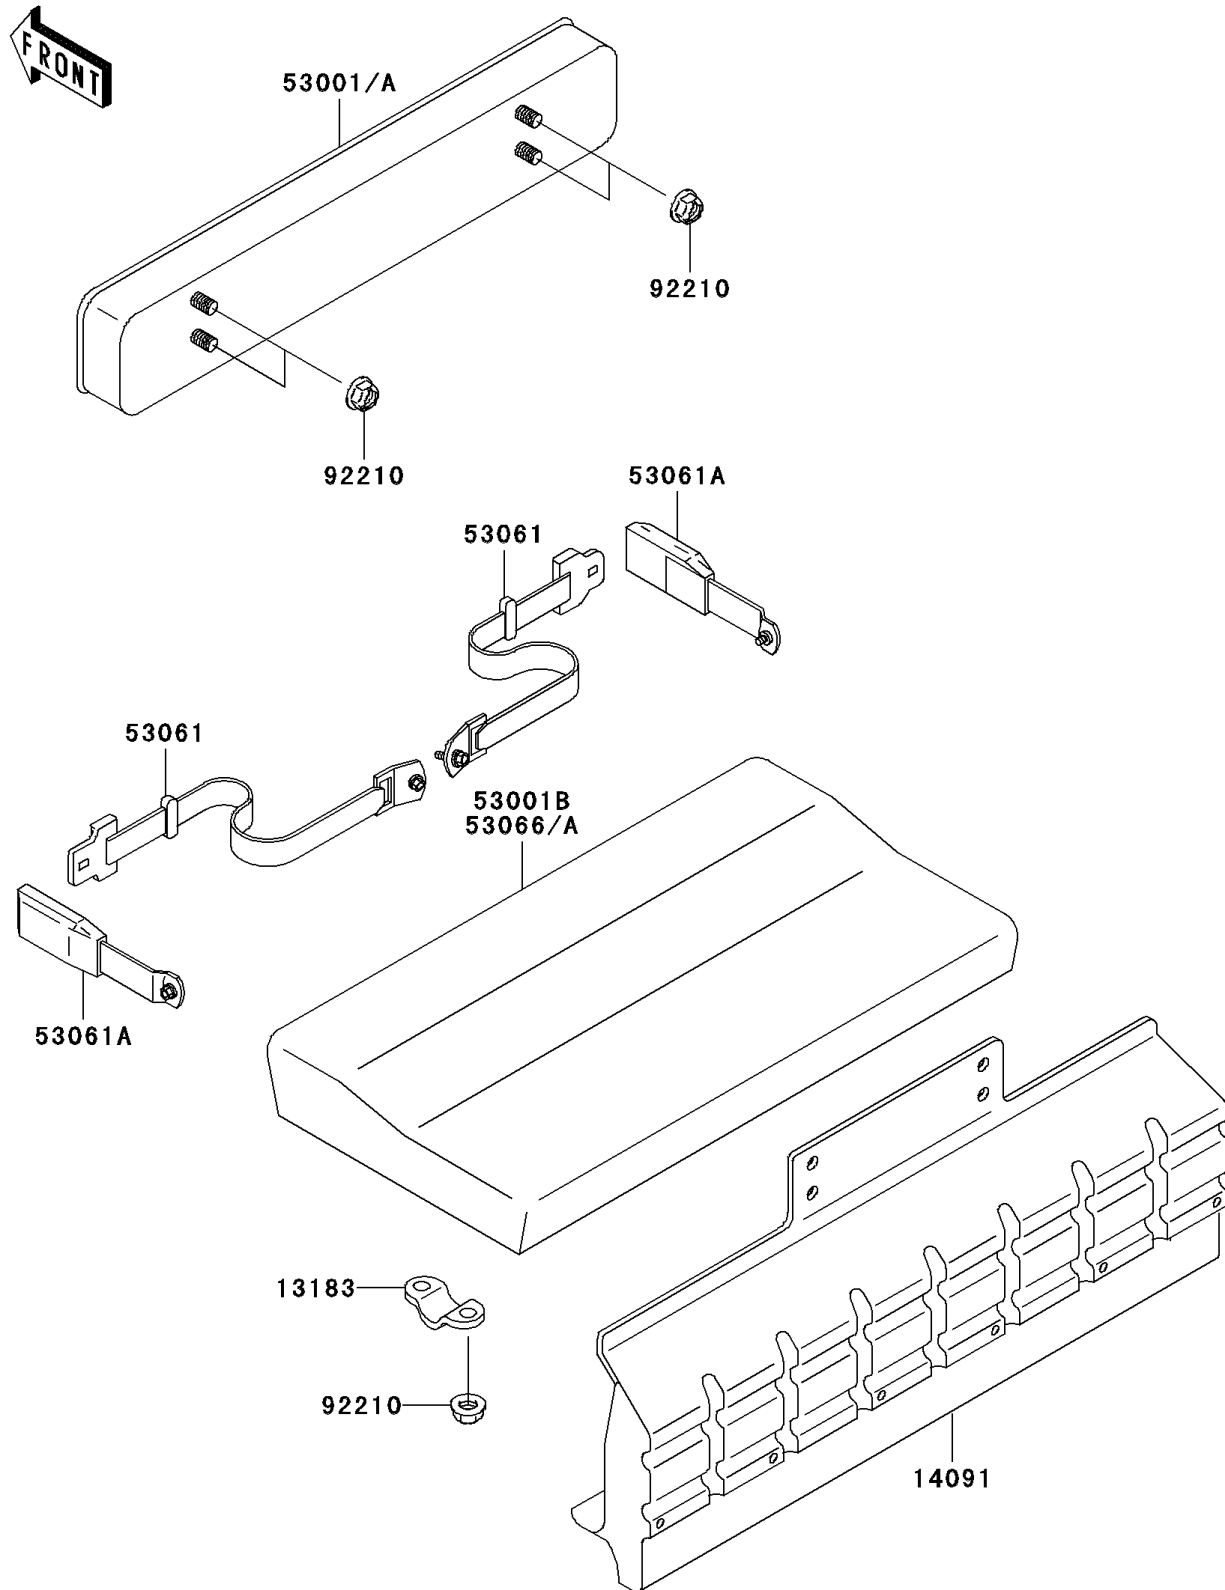

Mule 3000

PARTS DIAGRAM

Seat

F2510

Mule 3000

PARTS LIST

Seat

Kawasaki

Let the Good Times Roll®

| ITEM NAME | PART NUMBER | QUANTITY |
|---------------------------------------|---------------|----------|
| PLATE,SEAT (Ref # 13183) | 13183-1400 | 2 |
| COVER,SEAT,BACK (Ref # 14091) | 14091-1224 | 1 |
| SEAT-ASSY,BACK,GRAY (Ref # 53001) | 53001-1584-PA | 1 |
| SEAT-ASSY,CUSHION,GRAY (Ref # 53001B) | 53001-1920-PA | 1 |
| BELT-SEAT,CATCH PLATE (Ref # 53061) | 53061-1013 | 2 |
| BELT-SEAT,BUCKLE (Ref # 53061A) | 53061-1014 | 2 |
| NUT,FLANGED,LOCK,8MM (Ref # 92210) | 92210-0005 | 8 |