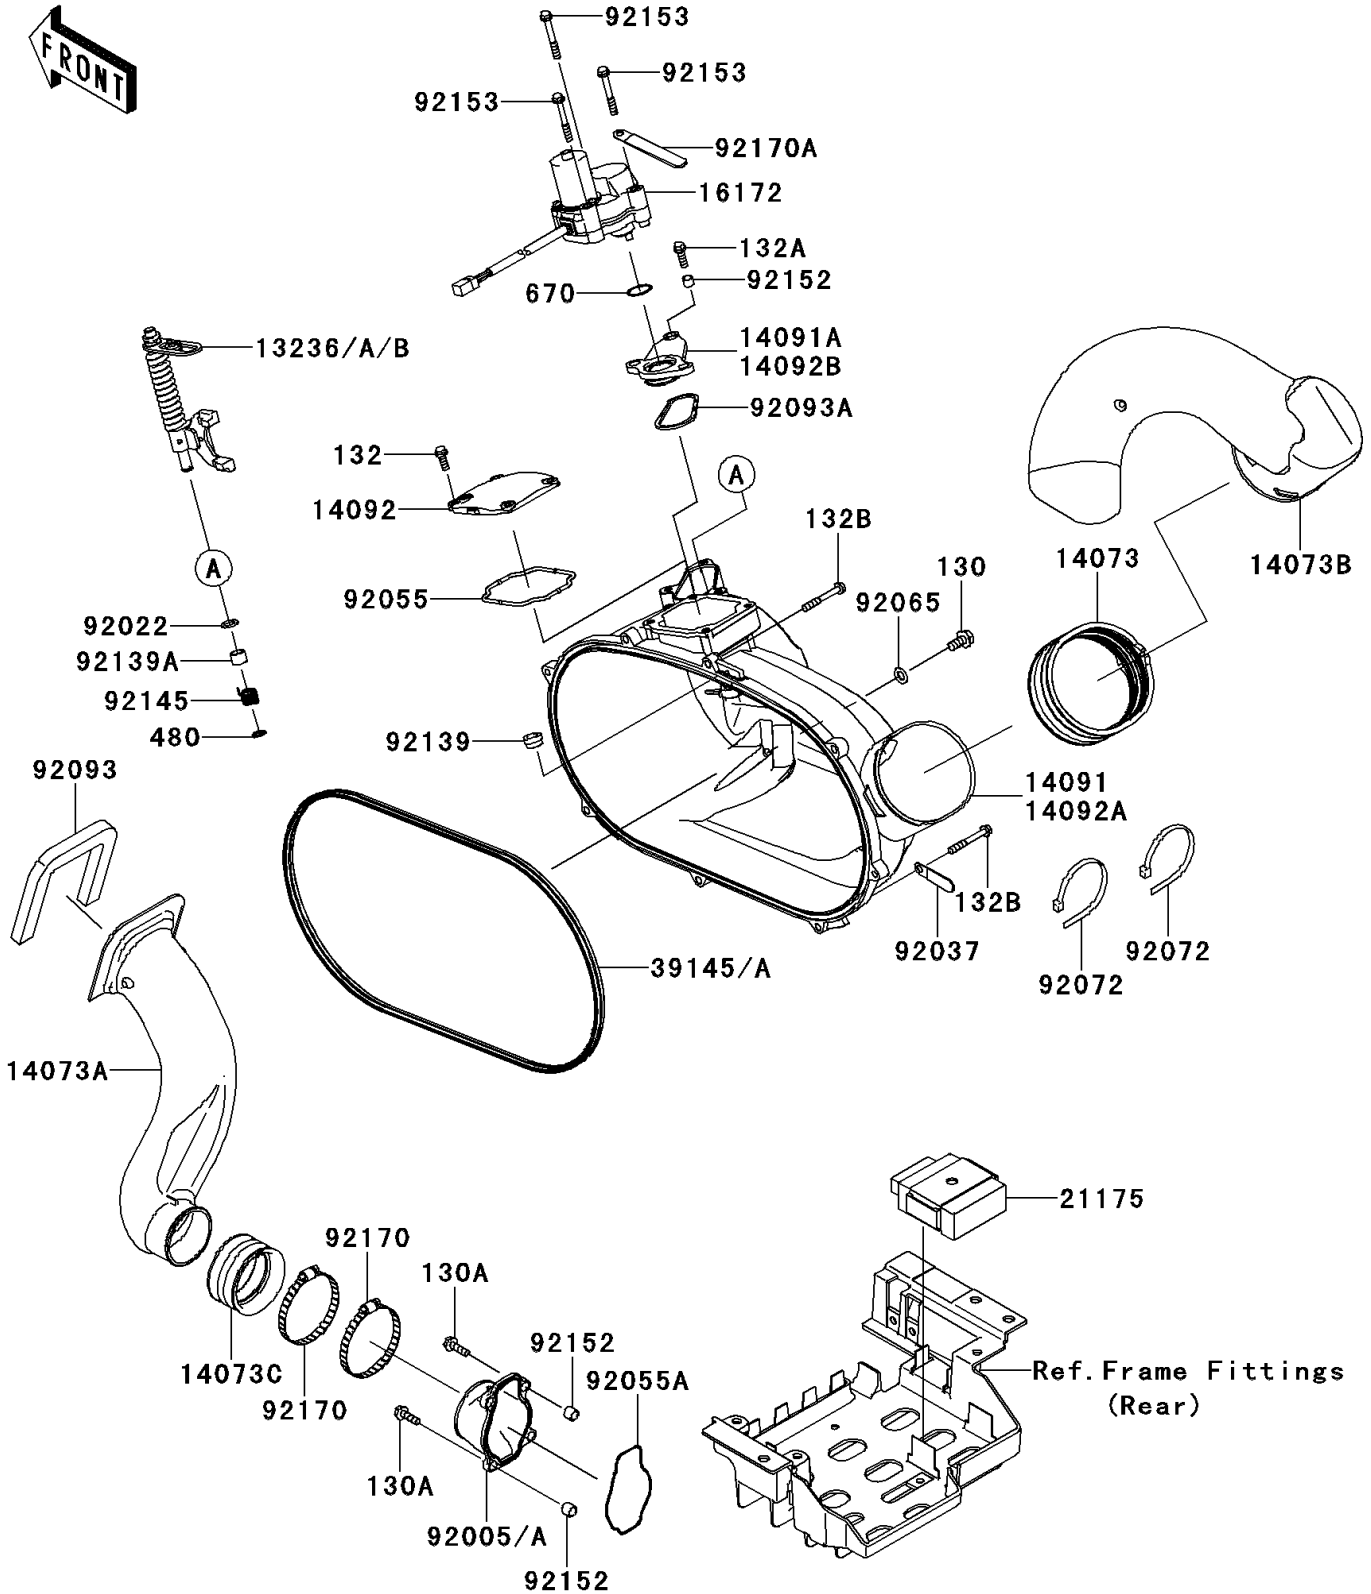

2010 Teryx[®] 750 FI 4x4 LE

PARTS DIAGRAM

Converter Cover

E1393

2010 Teryx[®] 750 FI 4x4 LE

PARTS LIST

Converter Cover

ITEM NAME

PART NUMBER

QUANTITY
