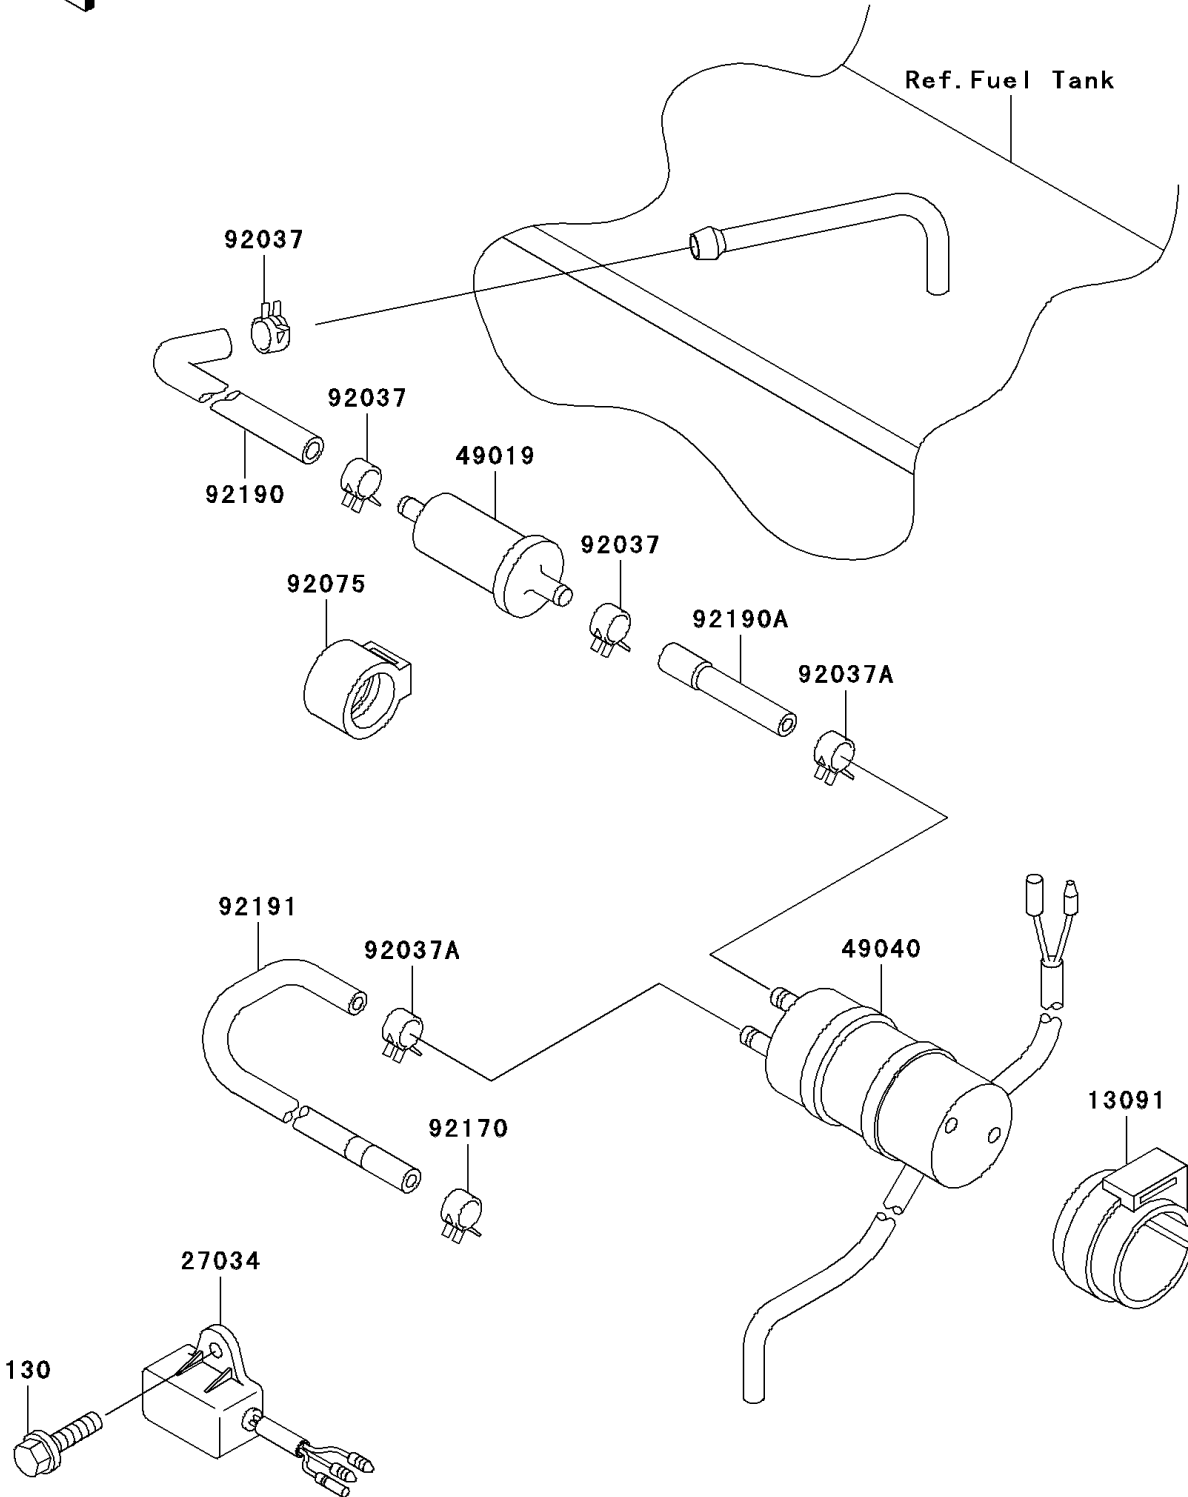

Mule 3000

PARTS DIAGRAM

Fuel Pump

E1520

Mule 3000

PARTS LIST

Fuel Pump

ITEM NAME	PART NUMBER	QUANTITY
BOLT-FLANGED,6X14,BLACK (Ref # 130)	130J0614	1
HOLDER (Ref # 13091)	13091-1512	1
RELAY,FUEL CUT (Ref # 27034)	27034-1053	1
FILTER-FUEL (Ref # 49019)	49019-1055	1
PUMP-FUEL (Ref # 49040)	49040-1055	1
CLAMP (Ref # 92037)	92037-1181	3
CLAMP,TUBE (Ref # 92037A)	92037-1505	2
DAMPER,FUEL FILTER (Ref # 92075)	92075-1853	1
CLAMP (Ref # 92170)	92170-2082	1
TUBE,8X13X370 (Ref # 92190)	92190-1325	1
TUBE,FILTER-PUMP (Ref # 92190A)	92190-1437	1
TUBE (Ref # 92191)	92191-1479	1