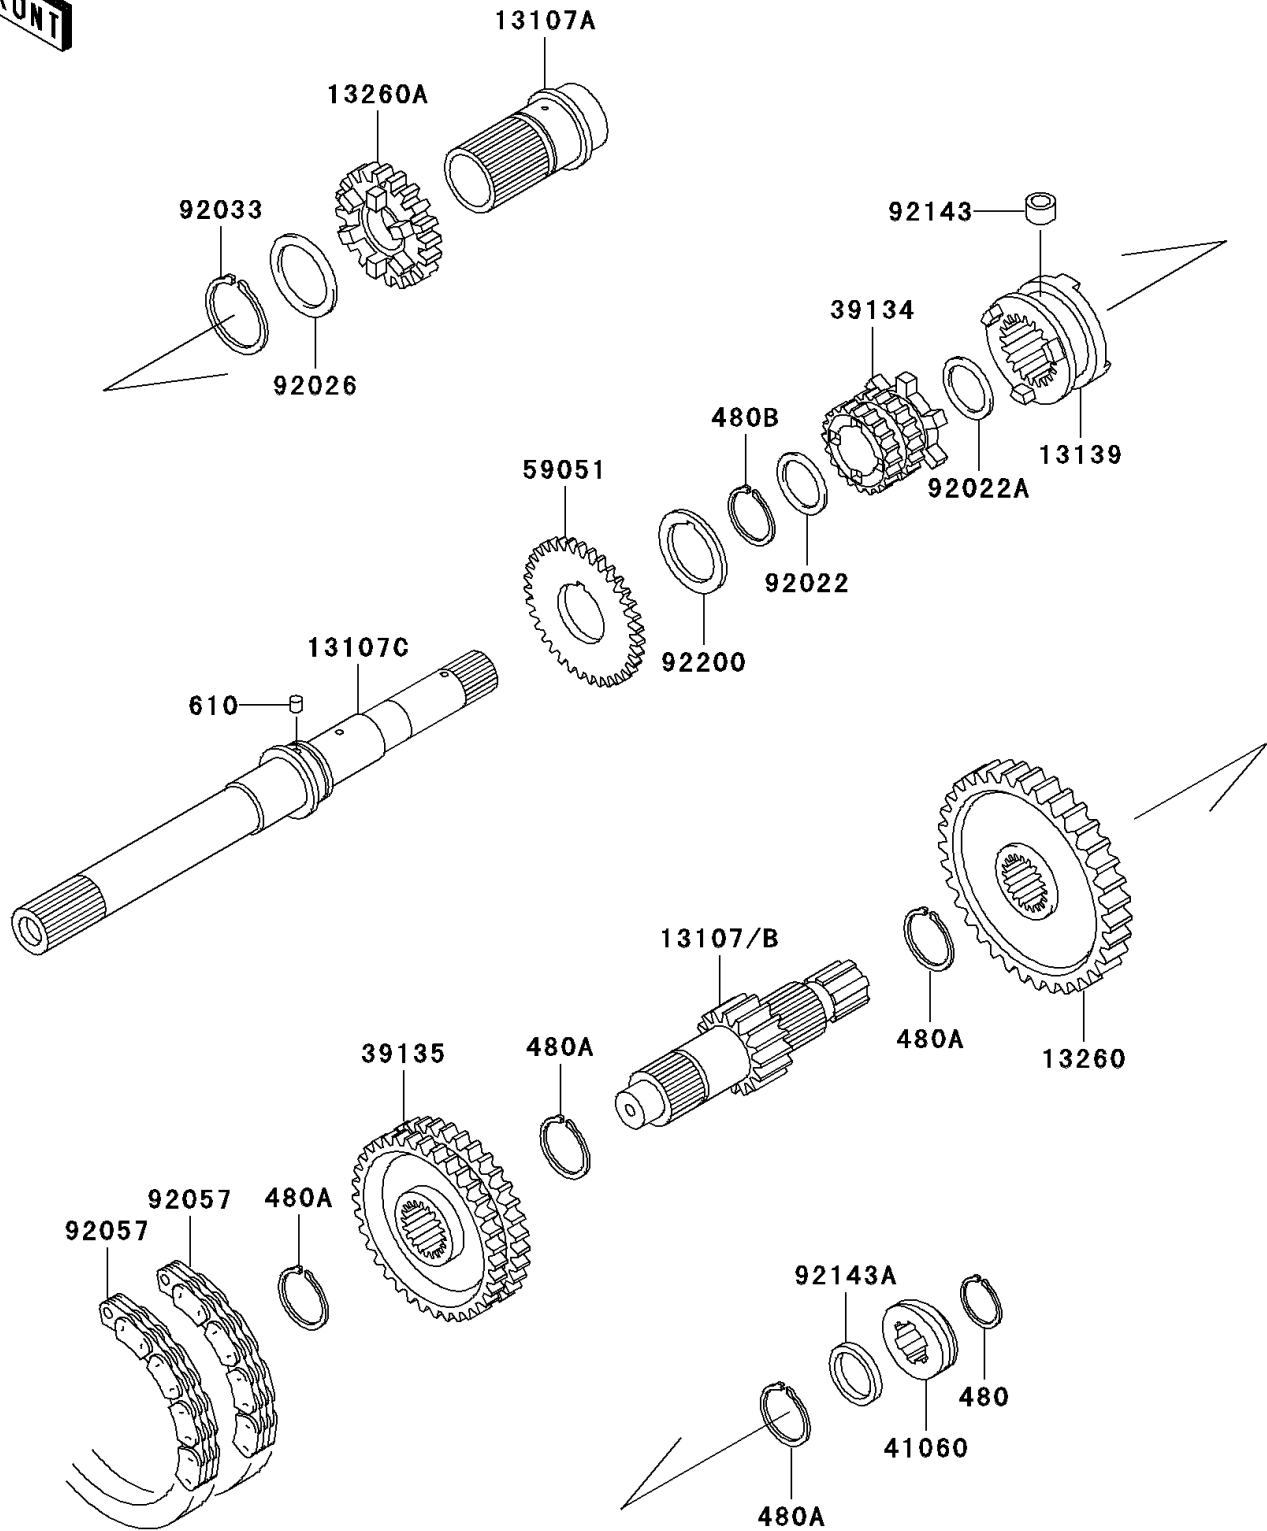

Mule 3000

PARTS DIAGRAM

Transmission

E1361

Mule 3000

PARTS LIST

Transmission

ITEM NAME	PART NUMBER	QUANTITY
CIRCLIP-TYPE-C,25MM (Ref # 480)	480J2500	1
CIRCLIP-TYPE-C,30MM (Ref # 480A)	480J3000	4
CIRCLIP-TYPE-C,32MM (Ref # 480B)	480J3200	1
ROLLER (Ref # 610)	610A0505	1
SHAFT,INPUT OUTER (Ref # 13107A)	13107-1315	1
SHAFT,OUTPUT,15T (Ref # 13107B)	13107-1316	1
SHAFT,INPUT (Ref # 13107C)	13107-1471	1
SHIFTER,FR/RR (Ref # 13139)	13139-1072	1
GEAR,OUTPUT REVERSE,51T (Ref # 13260)	13260-1288	1
GEAR,INPUT 28T (Ref # 13260A)	13260-1462	1
SPROCKET-DRIVE,20T (Ref # 39134)	39134-1055	1
SPROCKET-DRIVEN,41T (Ref # 39135)	39135-1055	1
GEAR-METER SCREW (Ref # 41060)	41060-1147	1
GEAR-SPUR (Ref # 59051)	59051-2097	1
WASHER,25.3X33X1 (Ref # 92022)	92022-1109	1
WASHER,22.3X33X1.0 (Ref # 92022A)	92022-1573	1
SPACER,35.3X44X0.5 (Ref # 92026)	92026-1375	1
RING-SNAP (Ref # 92033)	92033-1269	1
CHAIN,REVERSE,81RH2520,54L (Ref # 92057)	92057-1364	2
COLLAR,8X14X10.5 (Ref # 92143)	92143-1497	1
COLLAR,25X32X4.5 (Ref # 92143A)	92143-1597	1
WASHER,GOVERNOR GEAR (Ref # 92200)	92200-1155	1