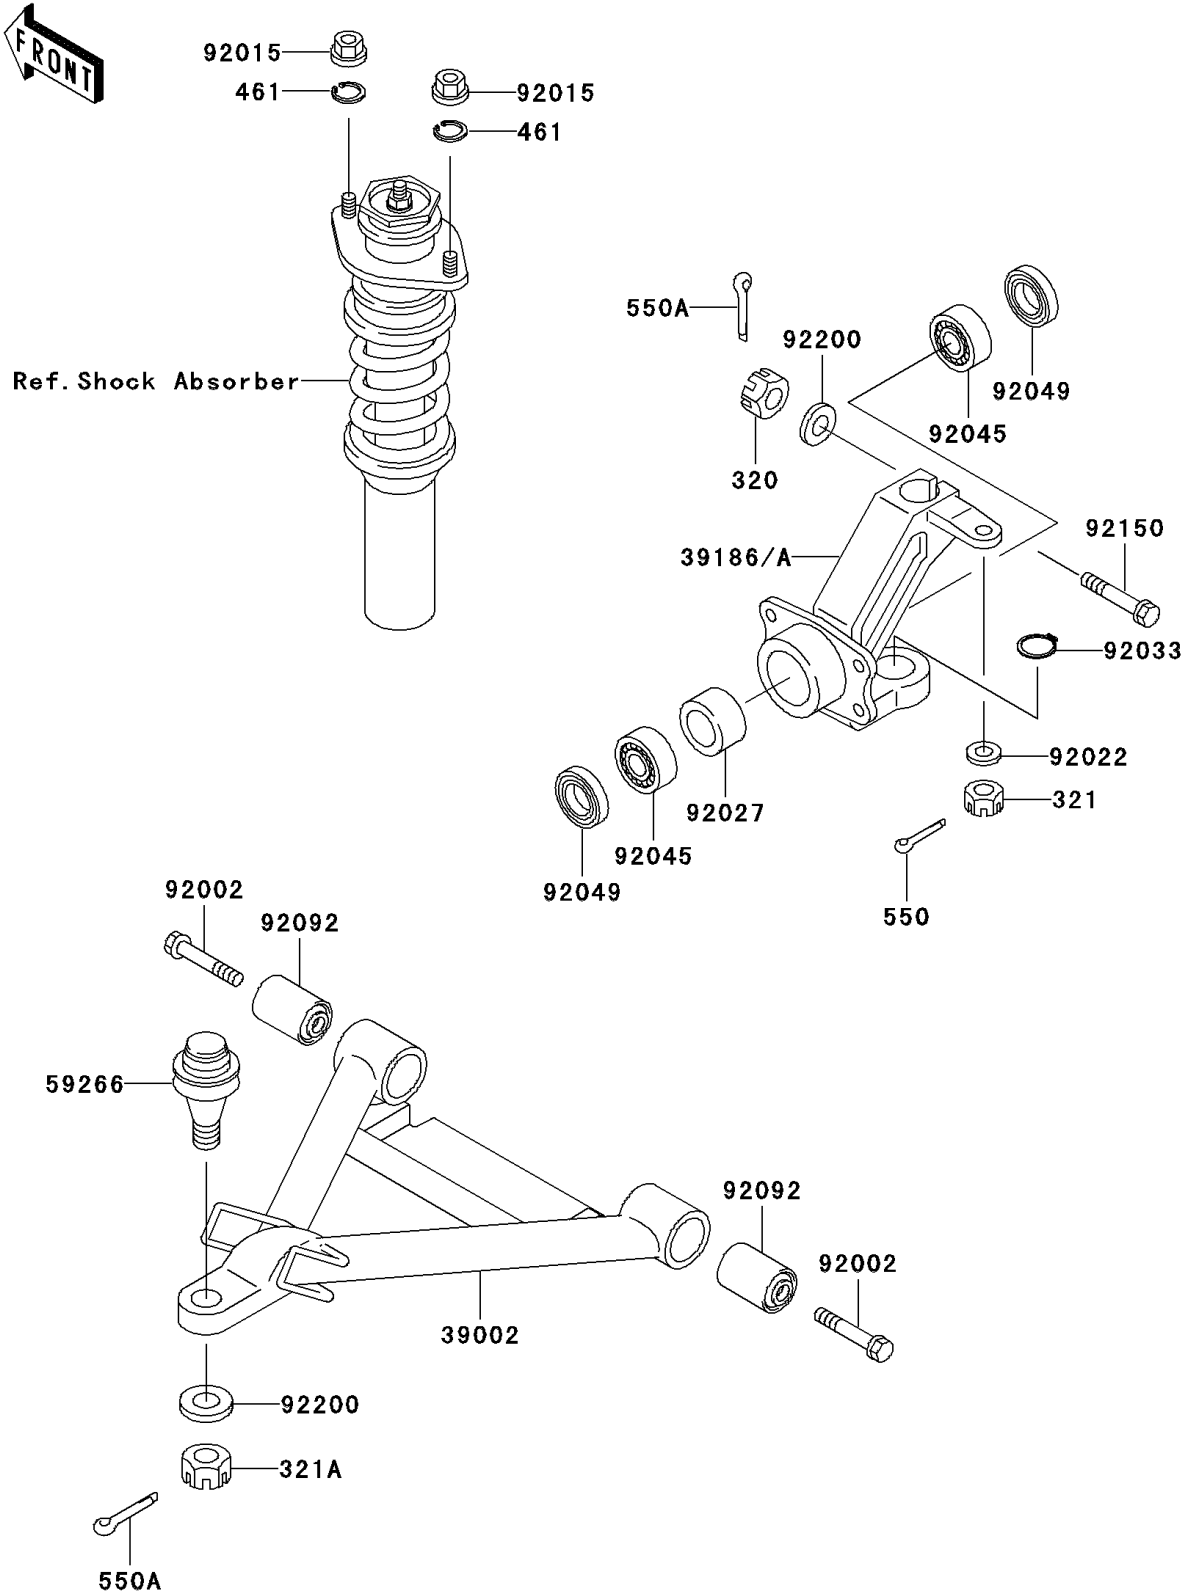

Mule 3020 Turf

PARTS DIAGRAM

Front Suspension

F2152

Mule 3020 Turf

PARTS LIST

Front Suspension

ITEM NAME	PART NUMBER	QUANTITY
NUT-CASTLE (Ref # 320)	320G1200	2
NUT-CASTLE (Ref # 321)	321H1000	2
NUT-CASTLE,12MM (Ref # 321A)	321H1200	2
WASHER-SPRING (Ref # 461)	461L1000	4
PIN-COTTER,2.0X22 (Ref # 550)	550D2022	2
PIN-COTTER,3.0X25 (Ref # 550A)	550D3025	4
ARM-COMP-SUSP (Ref # 39002)	39002-1054	2
KNUCKLE,FR,LH (Ref # 39186)	39186-1096	1
KNUCKLE,FR,RH (Ref # 39186A)	39186-1097	1
JOINT-BALL (Ref # 59266)	59266-1080	2
BOLT,SUSPENSION ROD (Ref # 92002)	92002-1661	4
NUT,FLANGED,10MM (Ref # 92015)	92015-1366	4
WASHER,10.5X18X2.5 (Ref # 92022)	92022-1876	2
COLLAR,L=34.5 (Ref # 92027)	92027-1538	2
RING-SNAP,C-TYPE,32MM (Ref # 92033)	92033-1262	2
BEARING-BALL (Ref # 92045)	92045-3707	4
SEAL-OIL,SD35X47X7HS (Ref # 92049)	92049-1513	4
BUSHING-RUBBER (Ref # 92092)	92092-1065	4
BOLT,FLANGED,12X72 (Ref # 92150)	92150-1356	2
WASHER,12.3X23X2.3 (Ref # 92200)	92200-1004	4