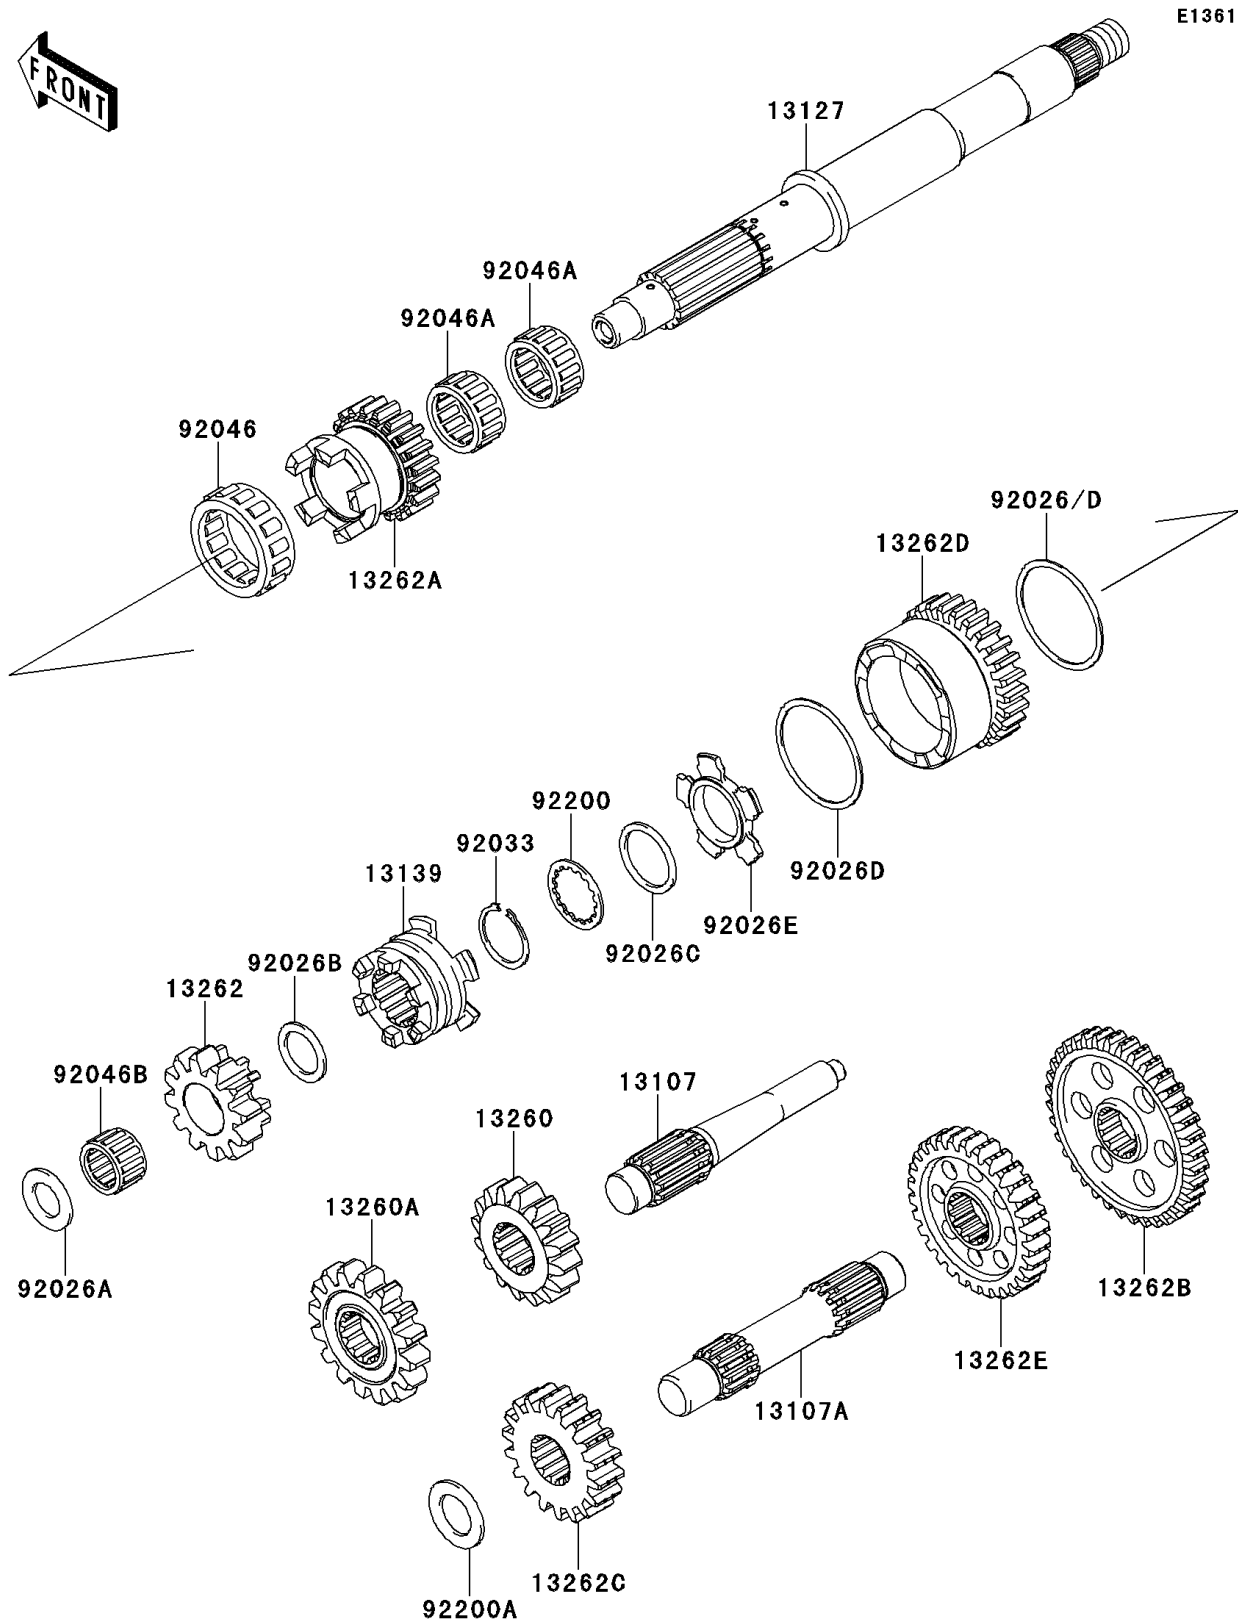

2010 Teryx[®] 750 FI 4x4 LE

PARTS DIAGRAM

Transmission

2010 Teryx[®] 750 FI 4x4 LE

PARTS LIST

Transmission

ITEM NAME

PART NUMBER

QUANTITY
