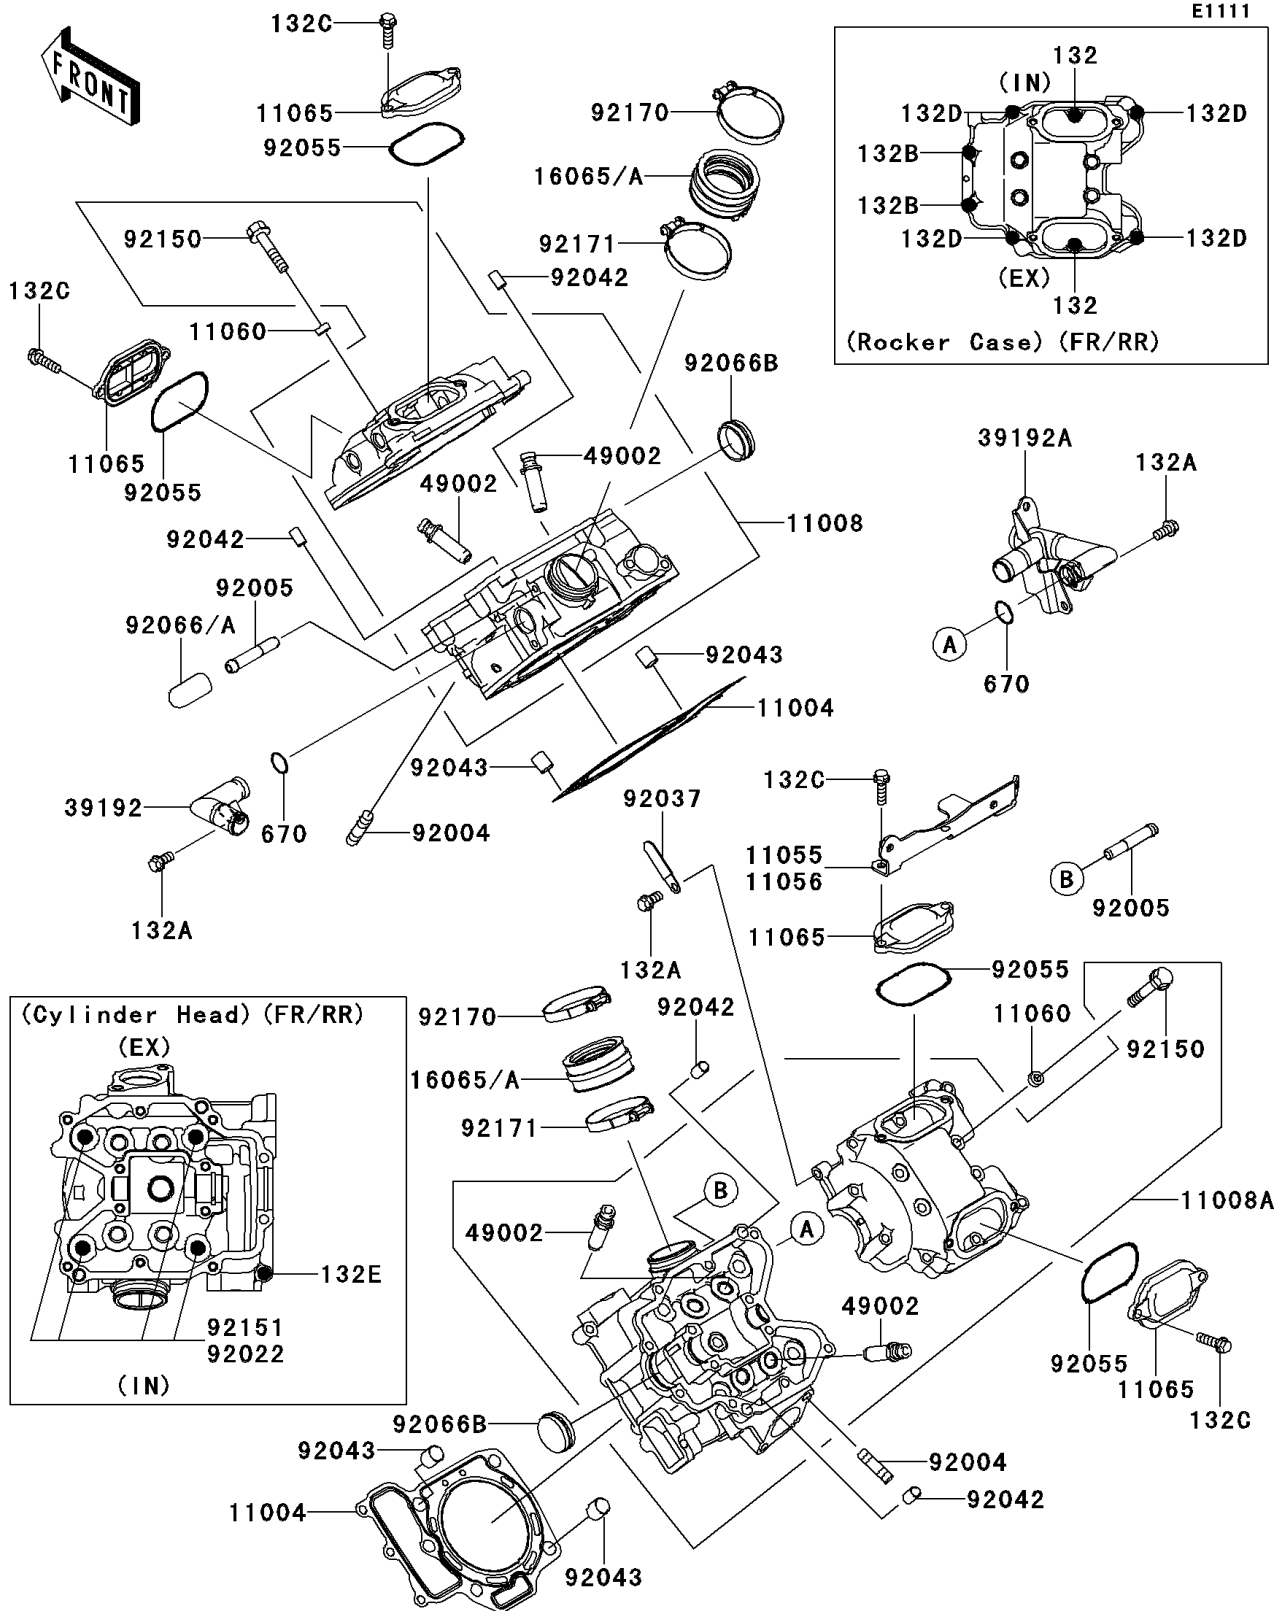

2010 Teryx[®] 750 FI 4x4 LE

PARTS DIAGRAM

Cylinder Head

2010 Teryx[®] 750 FI 4x4 LE

PARTS LIST

Cylinder Head

ITEM NAME

PART NUMBER

QUANTITY
