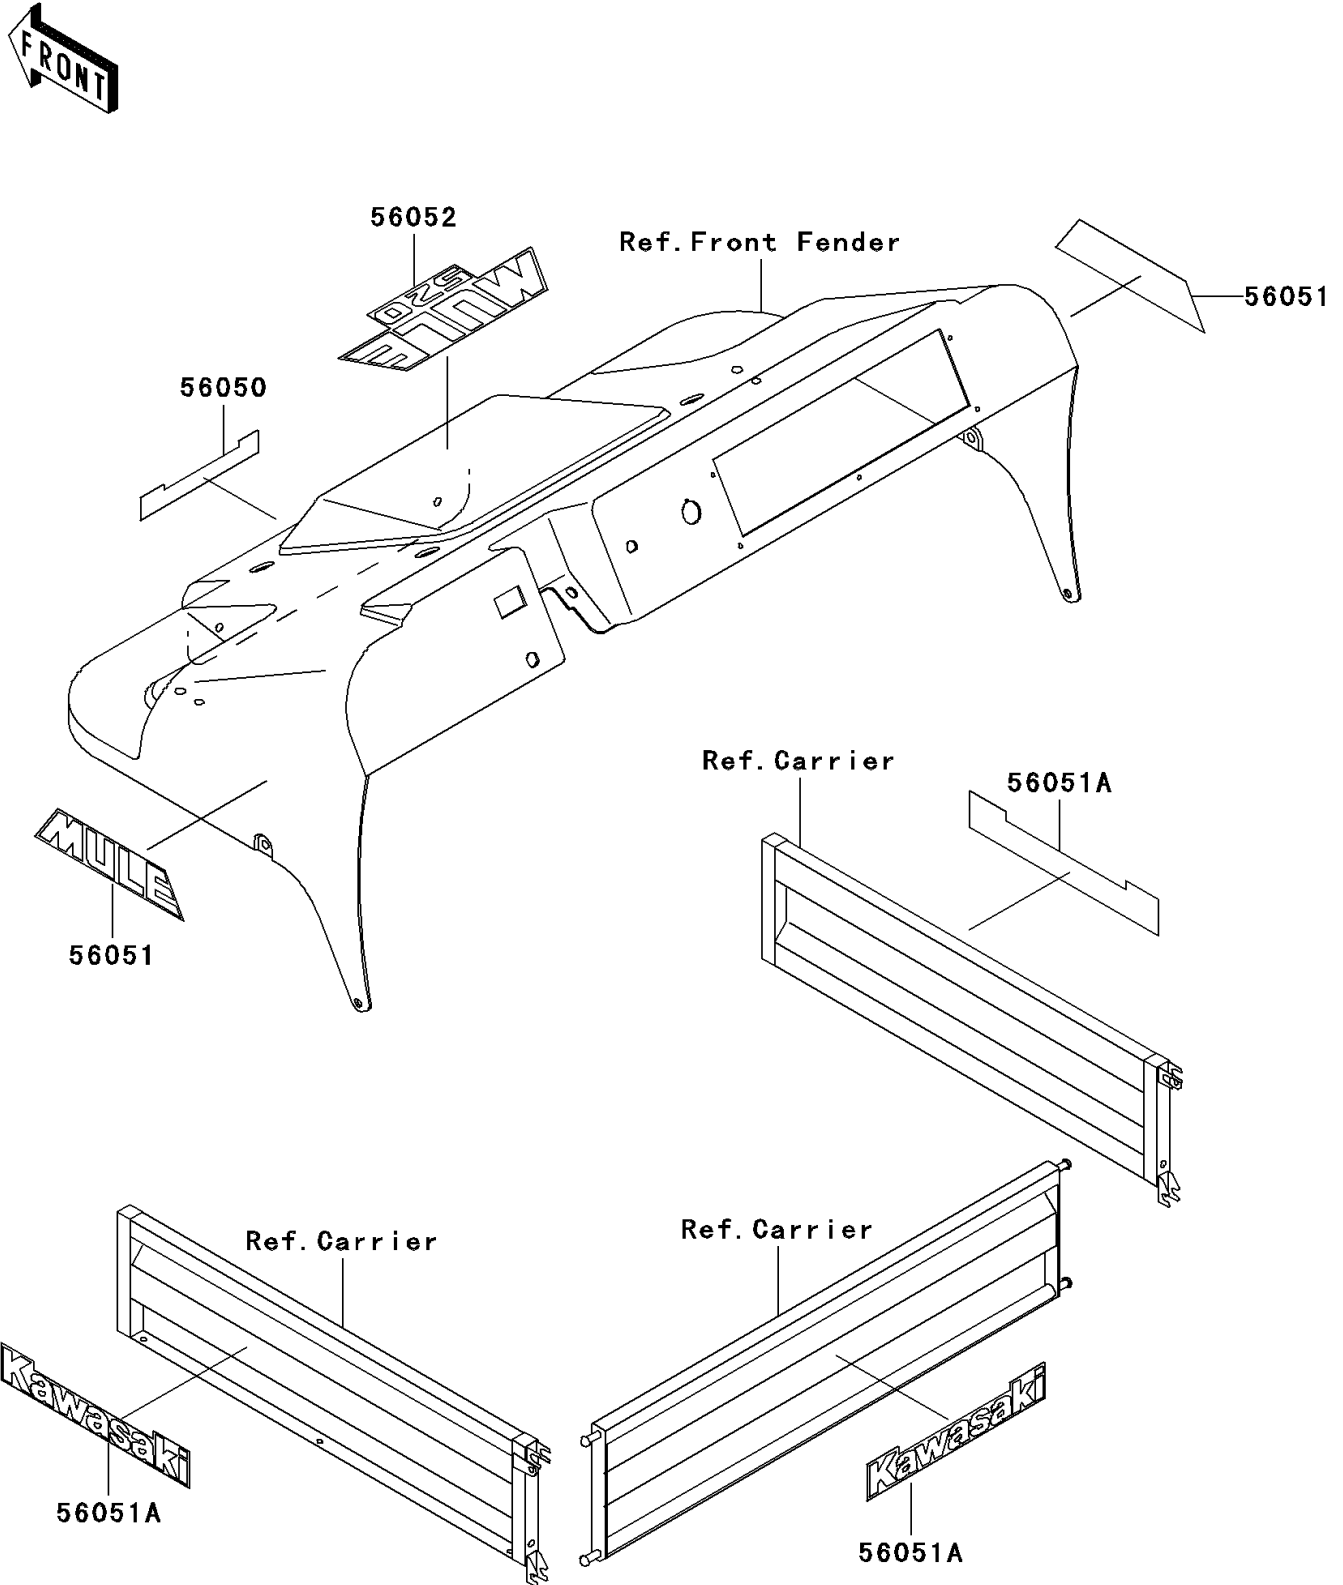

Mule 520

PARTS DIAGRAM

Decals

F2861

Mule 520

PARTS LIST

Decals

ITEM NAME	PART NUMBER	QUANTITY
MARK,KAWASAKI (Ref # 56050)	56050-1937	1
MARK,MULE (Ref # 56051)	56051-1549	2
MARK,TAIL GATE,KAWASAKI (Ref # 56051A)	56051-1550	3
MARK,UPPER COVER,MULE 520 (Ref # 56052)	56052-1109	1