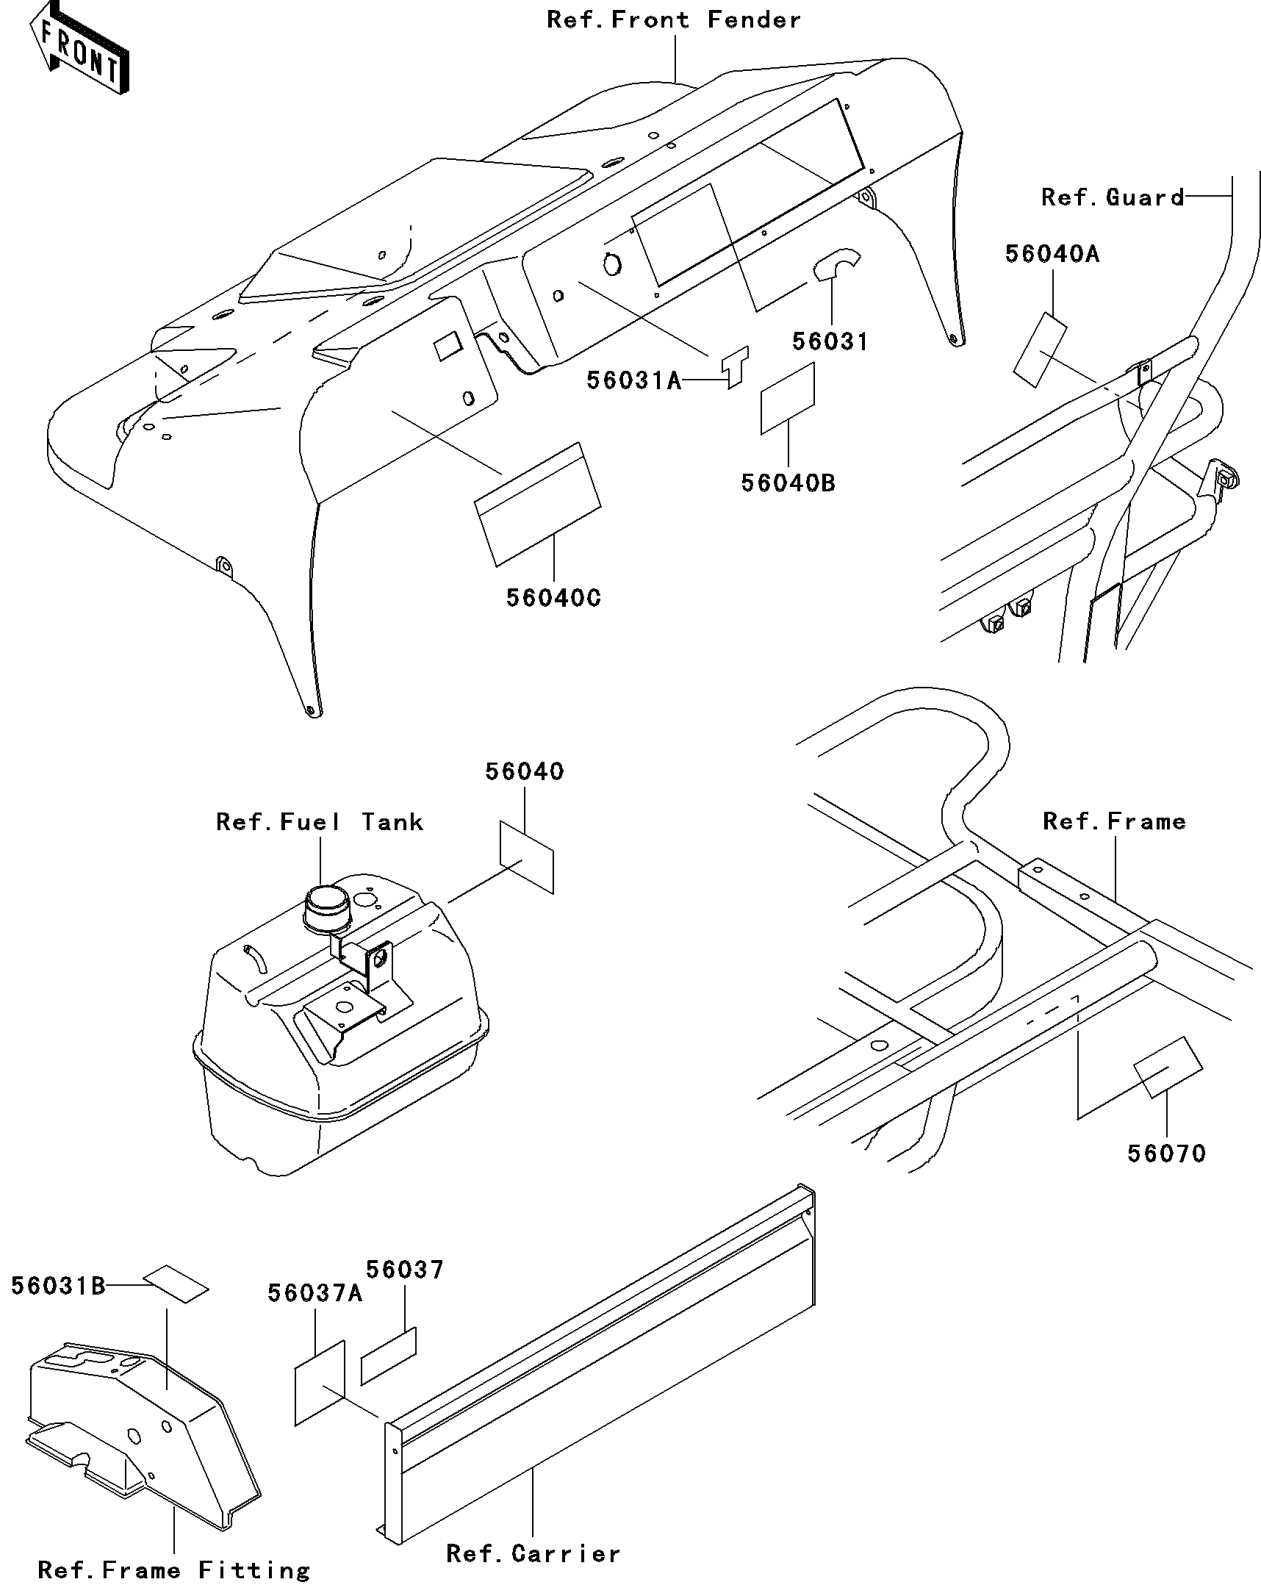

Mule 520

PARTS DIAGRAM

Labels

F2860

Mule 520

PARTS LIST

Labels

ITEM NAME	PART NUMBER	QUANTITY
LABEL-MANUAL,IGNITION SWITCH (Ref # 56031)	56031-1740	1
LABEL-MANUAL,LIGHTING SWITCH (Ref # 56031A)	56031-1741	1
LABEL-MANUAL,SHIFT CONTROL (Ref # 56031B)	56031-1742	1
LABEL-SPECIFICATION,CARGO CAPA (Ref # 56037)	56037-1526	1
LABEL-SPECIFICATION,TIRE&LOAD (Ref # 56037A)	56037-1846	1
LABEL-WARNING,FUEL TANK (Ref # 56040)	56040-1241	1
LABEL-WARNING,BED RAISED (Ref # 56040A)	56040-1242	1
LABEL-WARNING,OFF-HIGHWAY (Ref # 56040B)	56040-1317	1
LABEL-WARNING,GENERAL (Ref # 56040C)	56040-1339	1
LABEL-WARNING,HOT SURFACES (Ref # 56070)	56070-1125	1