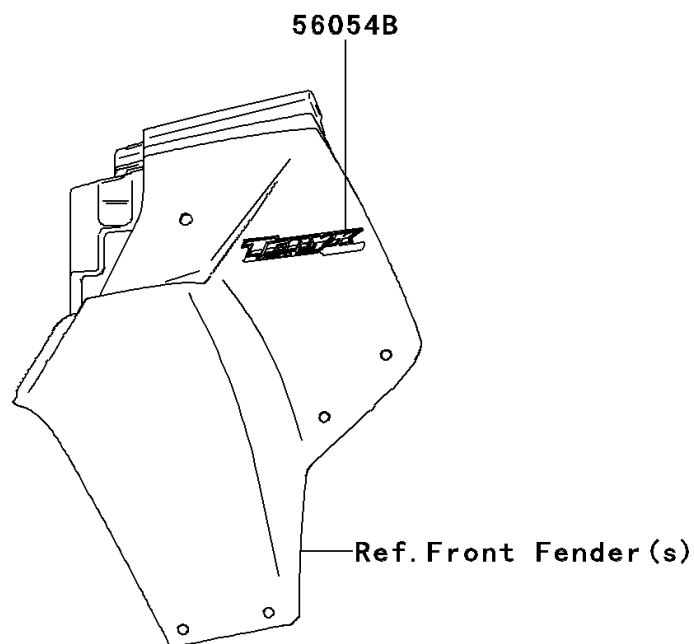

2010 Teryx[®] 750 FI 4x4

PARTS DIAGRAM

Decals(Black)(NAF)

Kawasaki

Let the Good Times Roll[®]

F2861

2010 Teryx[®] 750 FI 4x4

PARTS LIST

Decals(Red)(Black)(NAF)

ITEM NAME

PART NUMBER

QUANTITY
