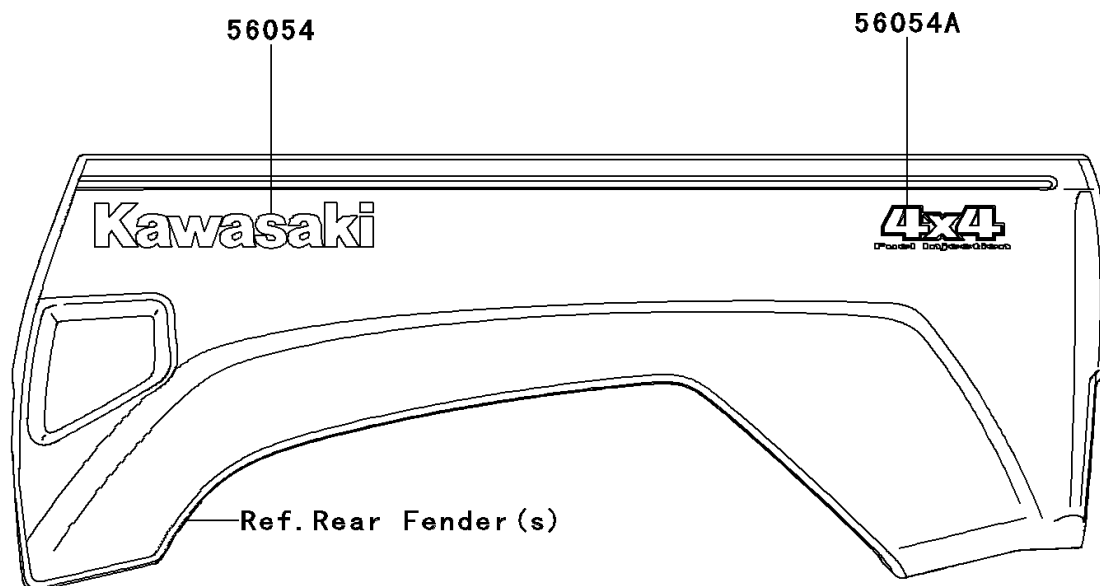

2010 Teryx[®] 750 FI 4x4

PARTS DIAGRAM

Decals(Black)(NAF)

Kawasaki

Let the Good Times Roll[®]

F2861

2010 Teryx[®] 750 FI 4x4

PARTS LIST