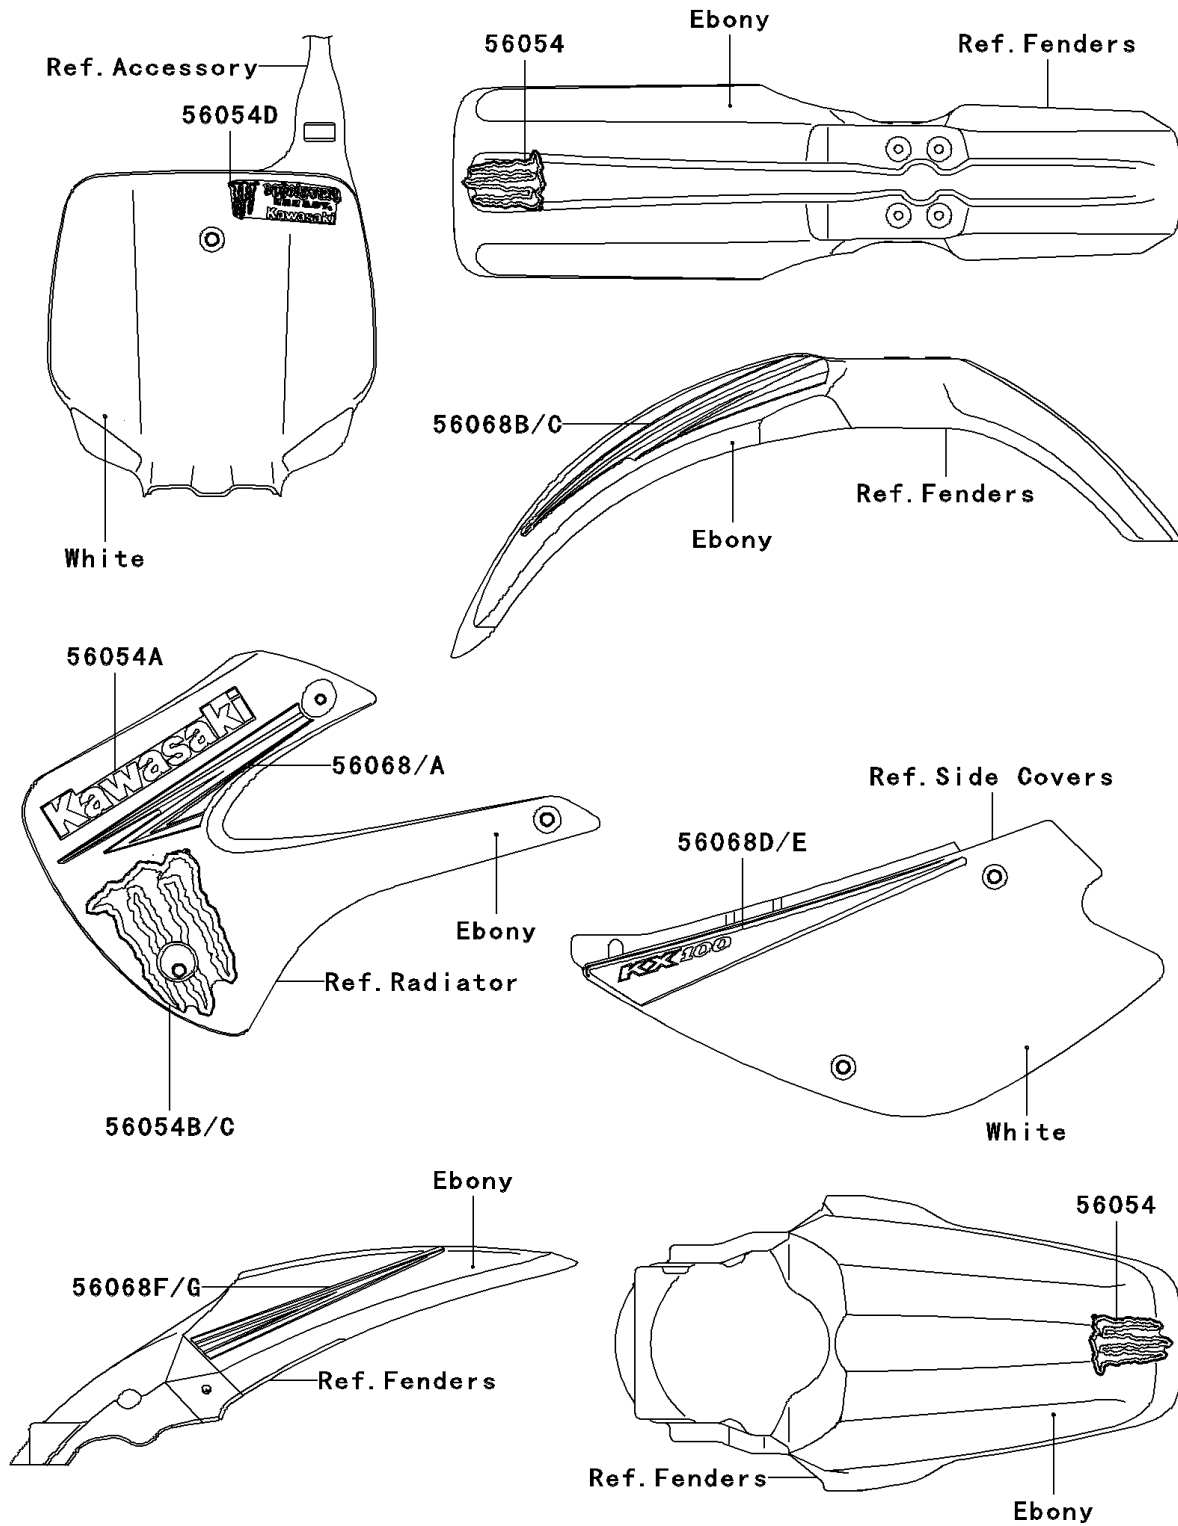

2009 KX™100

PARTS DIAGRAM

Decals(Ebony)(D9FA)

F2861D

2009 KX™100

PARTS LIST

Decals(Ebony)(D9FA)

Kawasaki

Let the Good Times Roll®

ITEM NAME

PART NUMBER

QUANTITY
