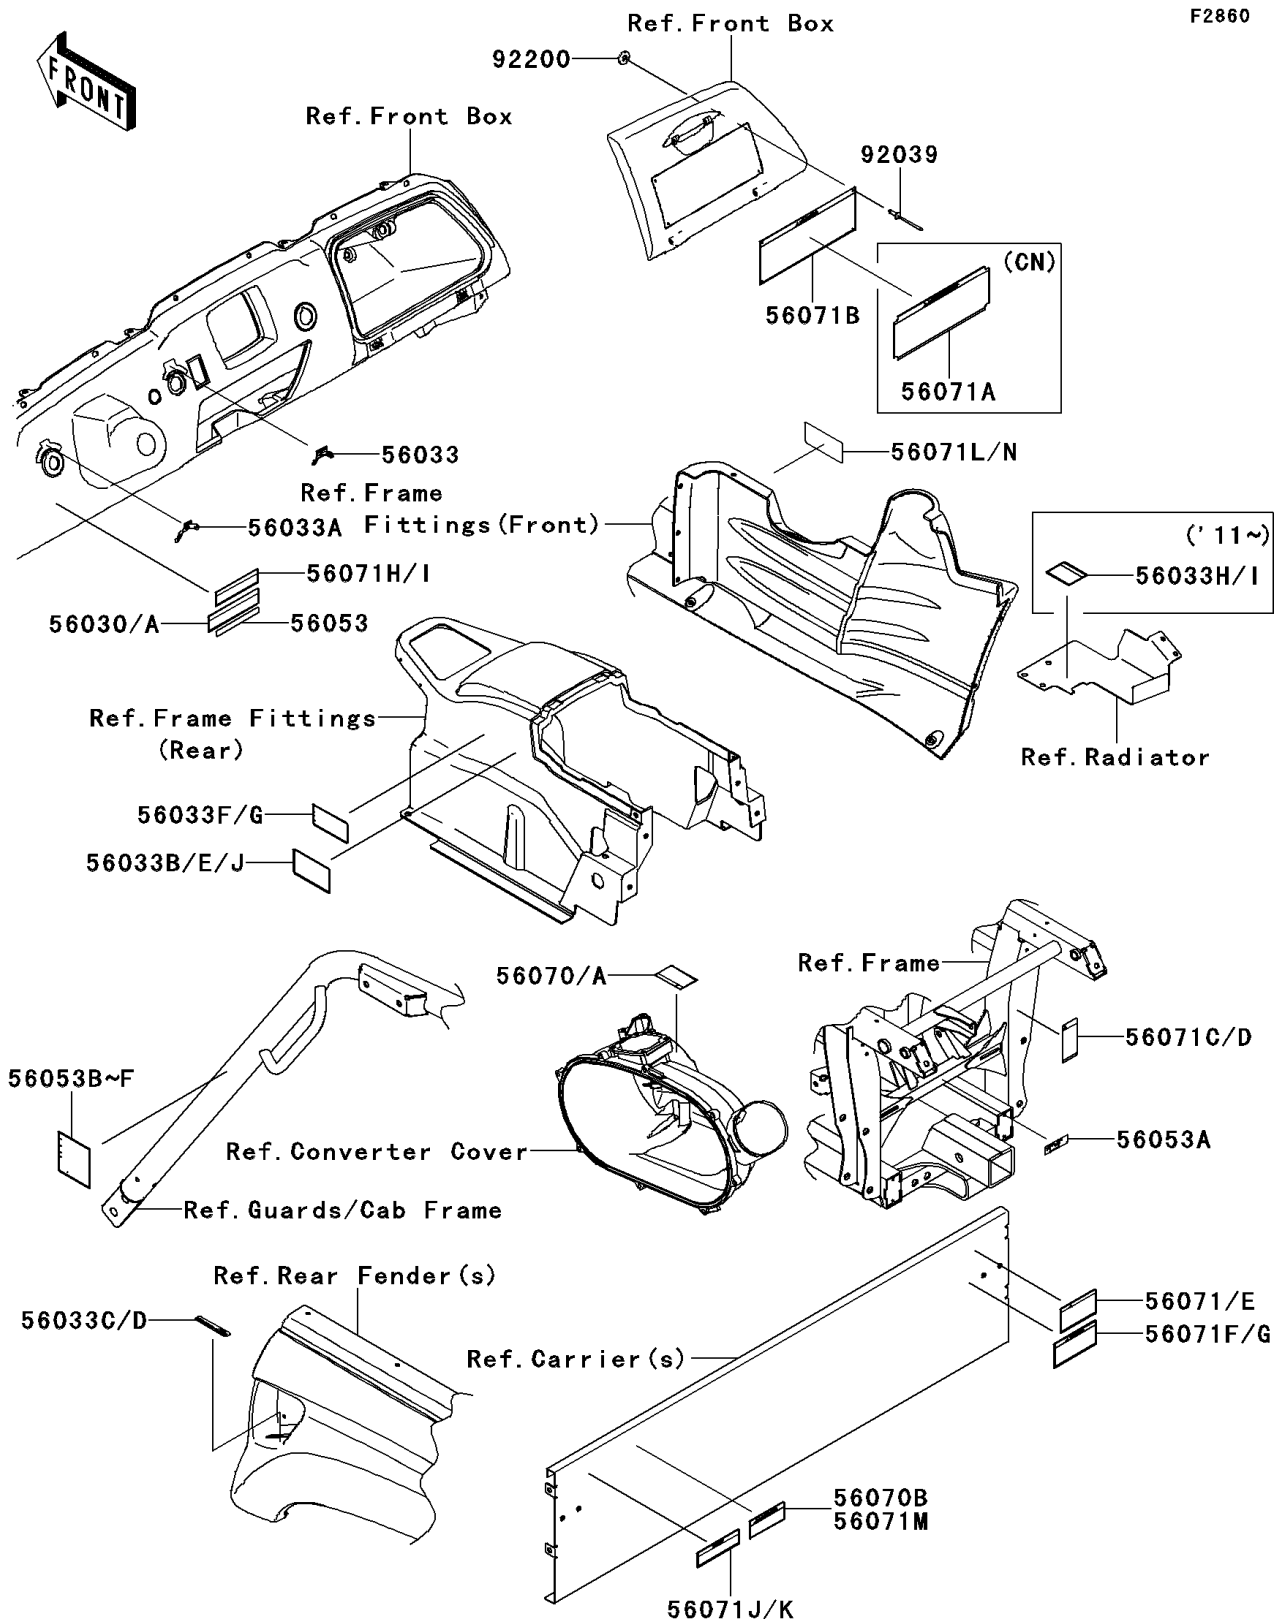

2012 TERYX® 750 FI 4x4

PARTS DIAGRAM

Labels

2012 TERYX® 750 FI 4x4

PARTS LIST

Labels

ITEM NAME	PART NUMBER	QUANTITY
LABEL,PARKING LEVER (Ref # 56030)	56030-0213	1
LABEL-MANUAL,MAIN SWITCH (Ref # 56033)	56033-0190	1
LABEL-MANUAL,HEAD LAMP SWITCH (Ref # 56033A)	56033-0228	1
LABEL-MANUAL,CARRIER LEVER,LH (Ref # 56033C)	56033-0290	1
LABEL-MANUAL,CARRIER LEVER,RH (Ref # 56033D)	56033-0291	1
LABEL-MANUAL,AIR CLEANER (Ref # 56033F)	56033-0347	1
LABEL-MANUAL,OIL MAINTENANCE (Ref # 56033H)	56033-0372	1
LABEL-MANUAL,DRIVE BELT (Ref # 56033J)	56033-0739	1
LABEL-SPECIFICATION (Ref # 56053)	56053-0278	1
LABEL,TRAILER HITCH (Ref # 56053A)	56053-0348	1
LABEL-SPECIFICATION,TIRE INFO (Ref # 56053F)	56053-0555	1
LABEL-WARNING,CVT COVER (Ref # 56070)	56070-1269	1
LABEL-WARNING,BED RAISED (Ref # 56070B)	56070-7515	1
LABEL-WARNING,CARGO NET (Ref # 56071)	56071-0048	1
LABEL-WARNING,SERIOUS INJURY (Ref # 56071B)	56071-0068	1
LABEL-WARNING,TRAILER HITCH (Ref # 56071C)	56071-0099	1
LABEL-WARNING,CARGO BED (Ref # 56071F)	56071-0113	1
LABEL-WARNING,SHIFT CAUTION (Ref # 56071H)	56071-0128	1
LABEL-WARNING,CARGO BED NOTICE (Ref # 56071J)	56071-0146	1
LABEL-WARNING,GASOLINE (Ref # 56071L)	56071-7501	1
RIVET,3.2X8 (Ref # 92039)	92039-3763	4
WASHER,3.5X8X1 (Ref # 92200)	92200-1251	4
LABEL,PARKING BRAKE,FRN (Ref # 56030A)	56030-0330	1
LABEL-MANUAL,CVT,FRN (Ref # 56033E)	56033-0305	1
LABEL-MANUAL,AIR CLEANER,FRN (Ref # 56033G)	56033-0348	1
LABEL-MANUAL,OIL MAINTENANCE,FRN (Ref # 56033I)	56033-0373	1
LABEL-SPECIFICATION,TIRE INFO,FRN (Ref # 56053E)	56053-0516	1
LABEL-WARNING,CVT COVER,FRN (Ref # 56070A)	56070-1271	1
LABEL-WARNING,GENERAL,FRN (Ref # 56071A)	56071-0053	1