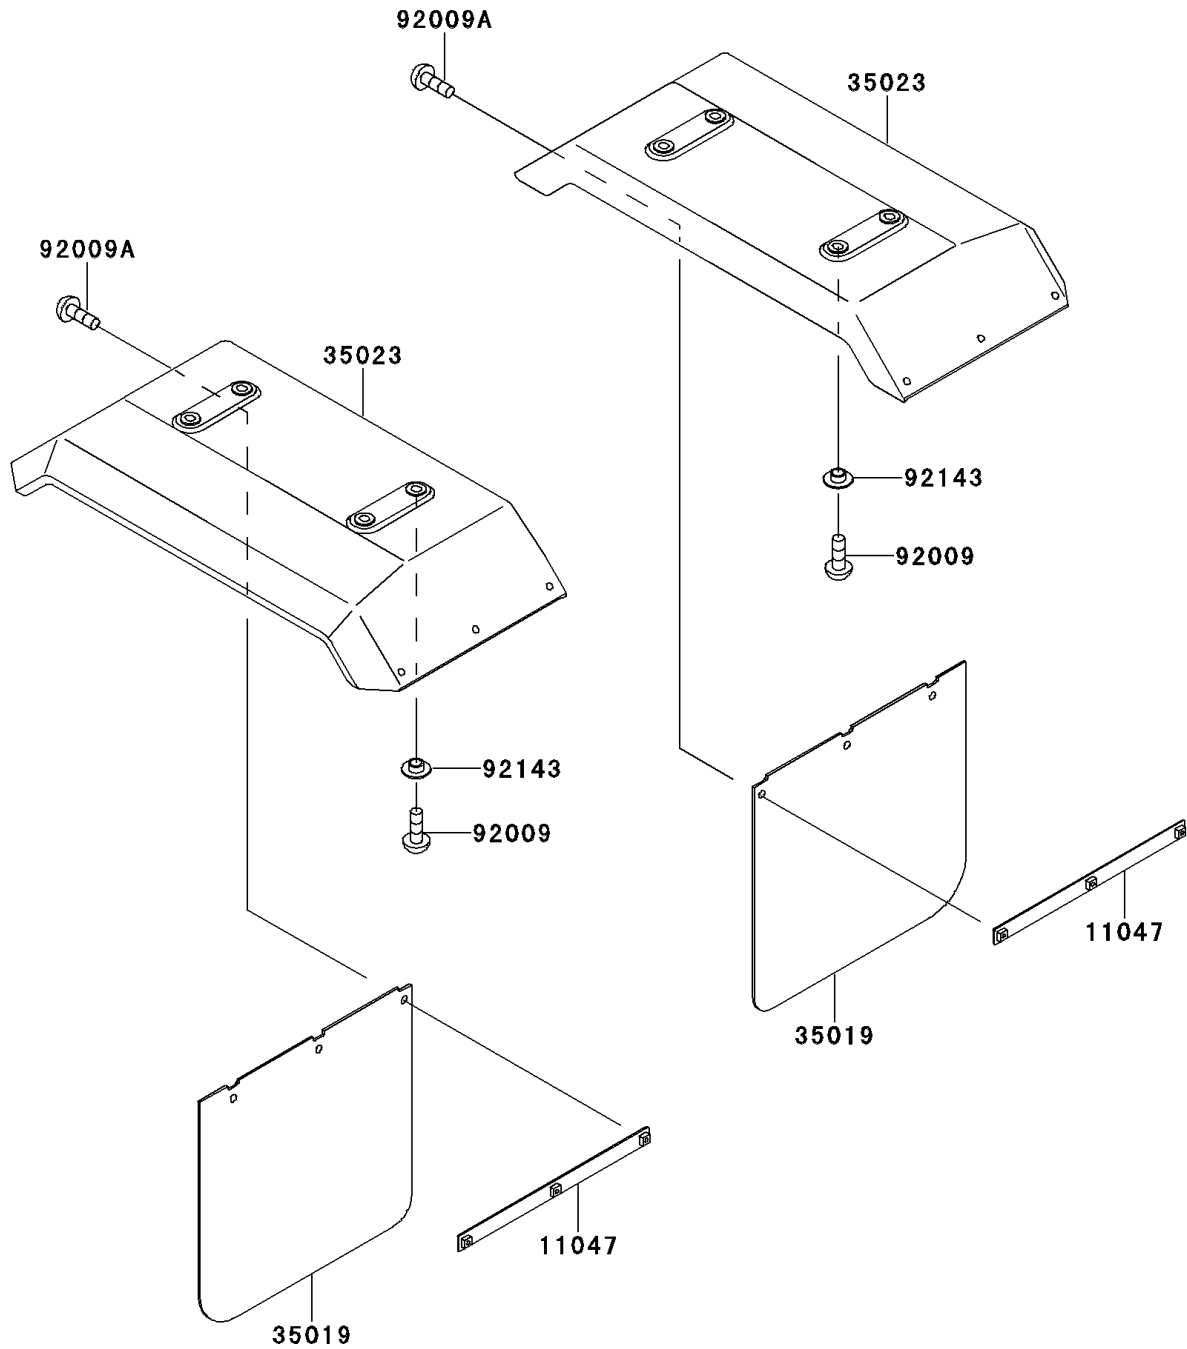

Mule 2500

PARTS DIAGRAM

Accessory(Rear Fender)

F2910A

Mule 2500

PARTS LIST

Accessory(Rear Fender)

ITEM NAME

PART NUMBER

QUANTITY
