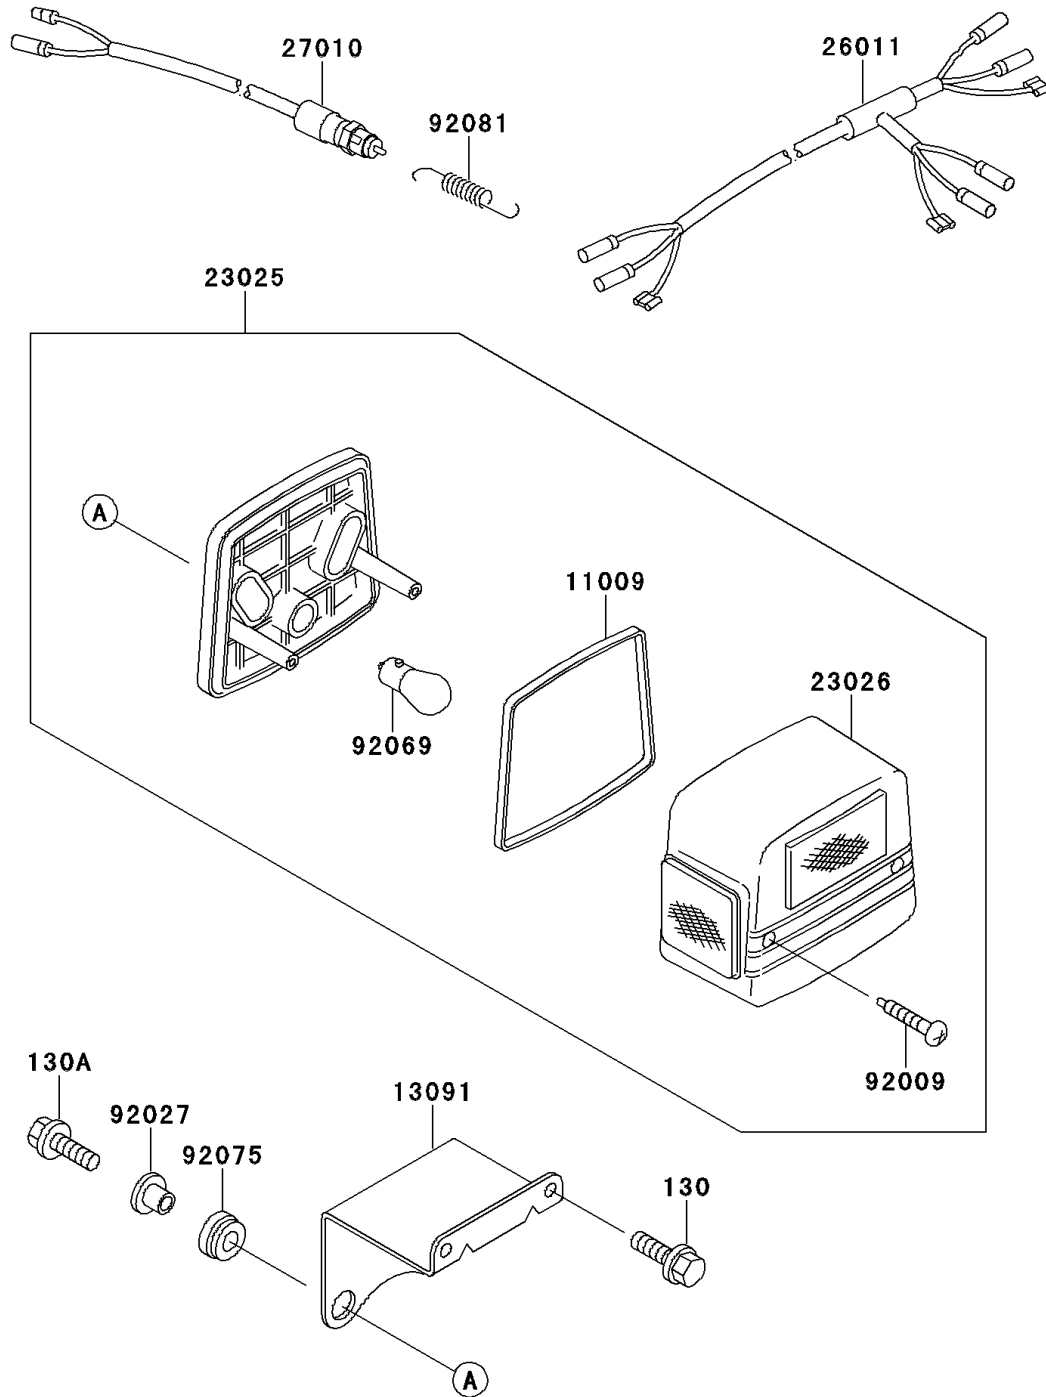

Mule 2500

PARTS DIAGRAM

Accessory(Taillight)

F2910

Mule 2500

PARTS LIST

Accessory(Taillight)

ITEM NAME	PART NUMBER	QUANTITY
BOLT-FLANGED,6X16,BLACK (Ref # 130)	130J0616	4
BOLT-FLANGED (Ref # 130A)	130J0620	4
GASKET,TAIL LAMP (Ref # 11009)	11009-1215	2
HOLDER,TAIL LAMP (Ref # 13091)	13091-1743	2
LAMP-TAIL (Ref # 23025)	23025-1042	2
LENS,TAIL LAMP (Ref # 23026)	23026-1019	2
WIRE-LEAD,TAIL LAMP (Ref # 26011)	26011-1441	1
SWITCH,BRAKE LAMP (Ref # 27010)	27010-1181	1
SCREW,TAPPING,4X25 (Ref # 92009)	92009-1069	4
COLLAR,L=11.1 (Ref # 92027)	92027-194	4
BULB,12V20/5W (Ref # 92069)	92069-1011	2
DAMPER (Ref # 92075)	92075-277	4
SPRING,HOOK RETURN (Ref # 92081)	92081-1466	1