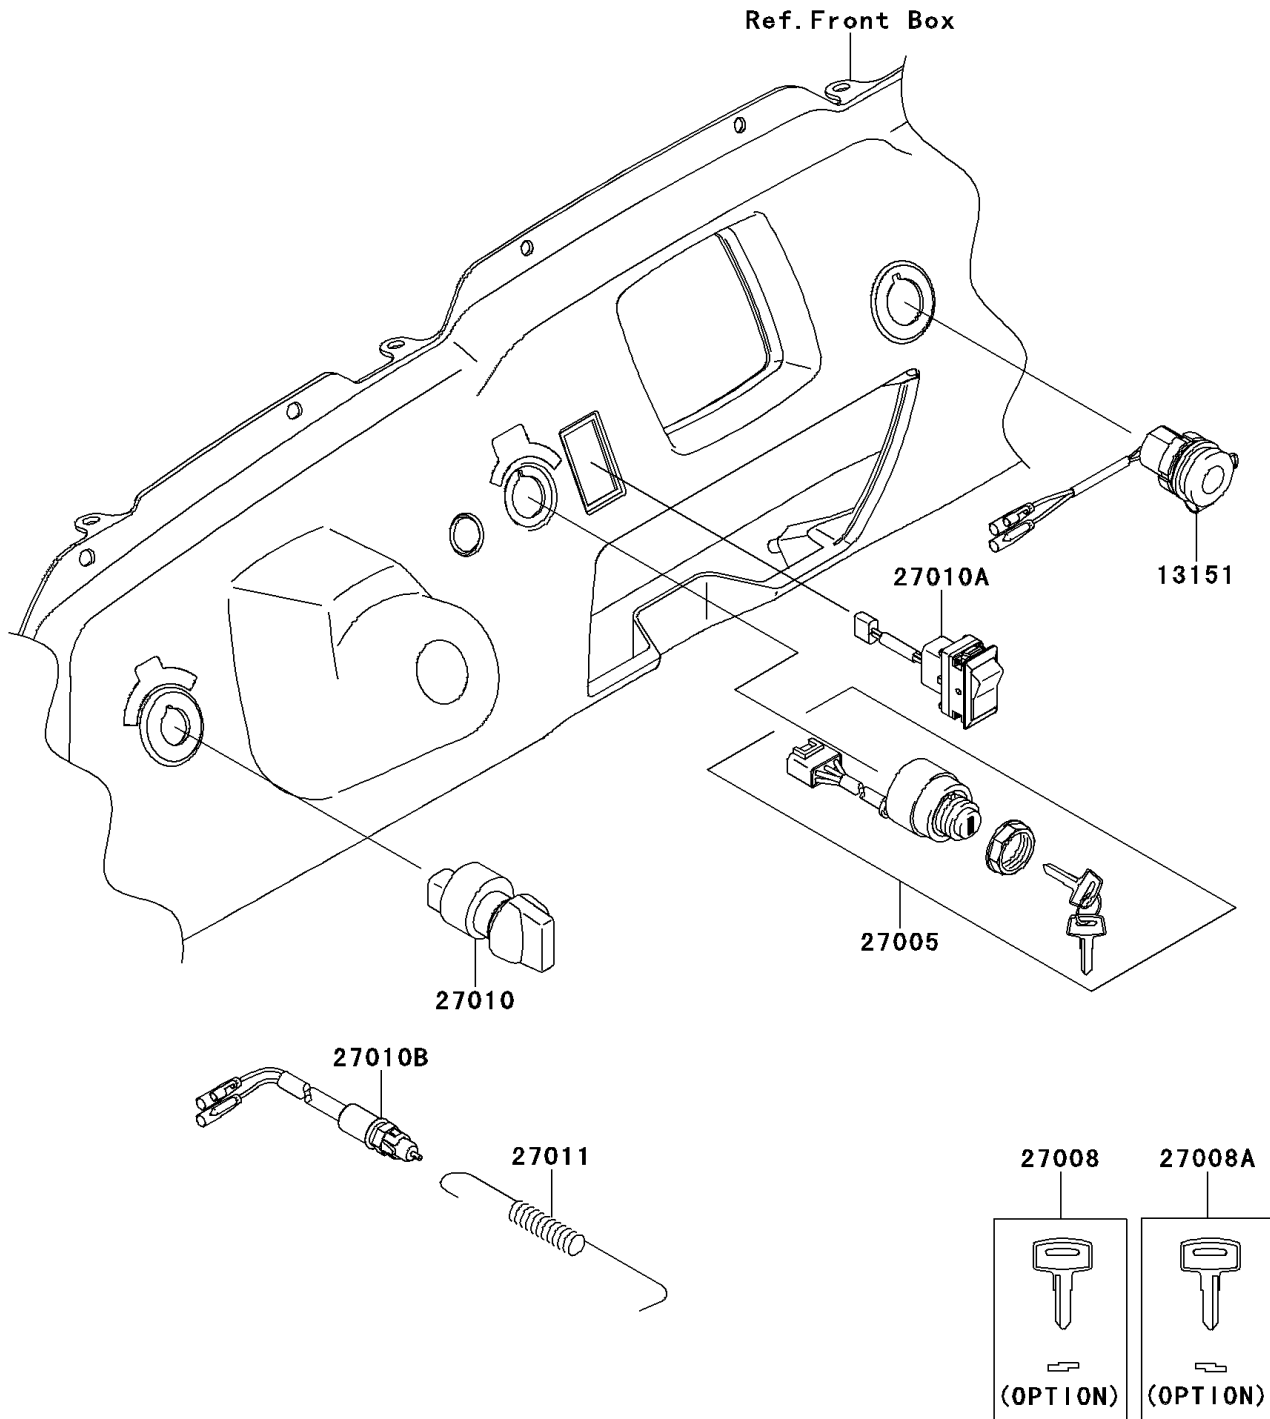

2010 Teryx[®] 750 FI 4x4

PARTS DIAGRAM

Ignition Switch

F2770

2010 Teryx[®] 750 FI 4x4

PARTS LIST

Ignition Switch

ITEM NAME

PART NUMBER

QUANTITY
