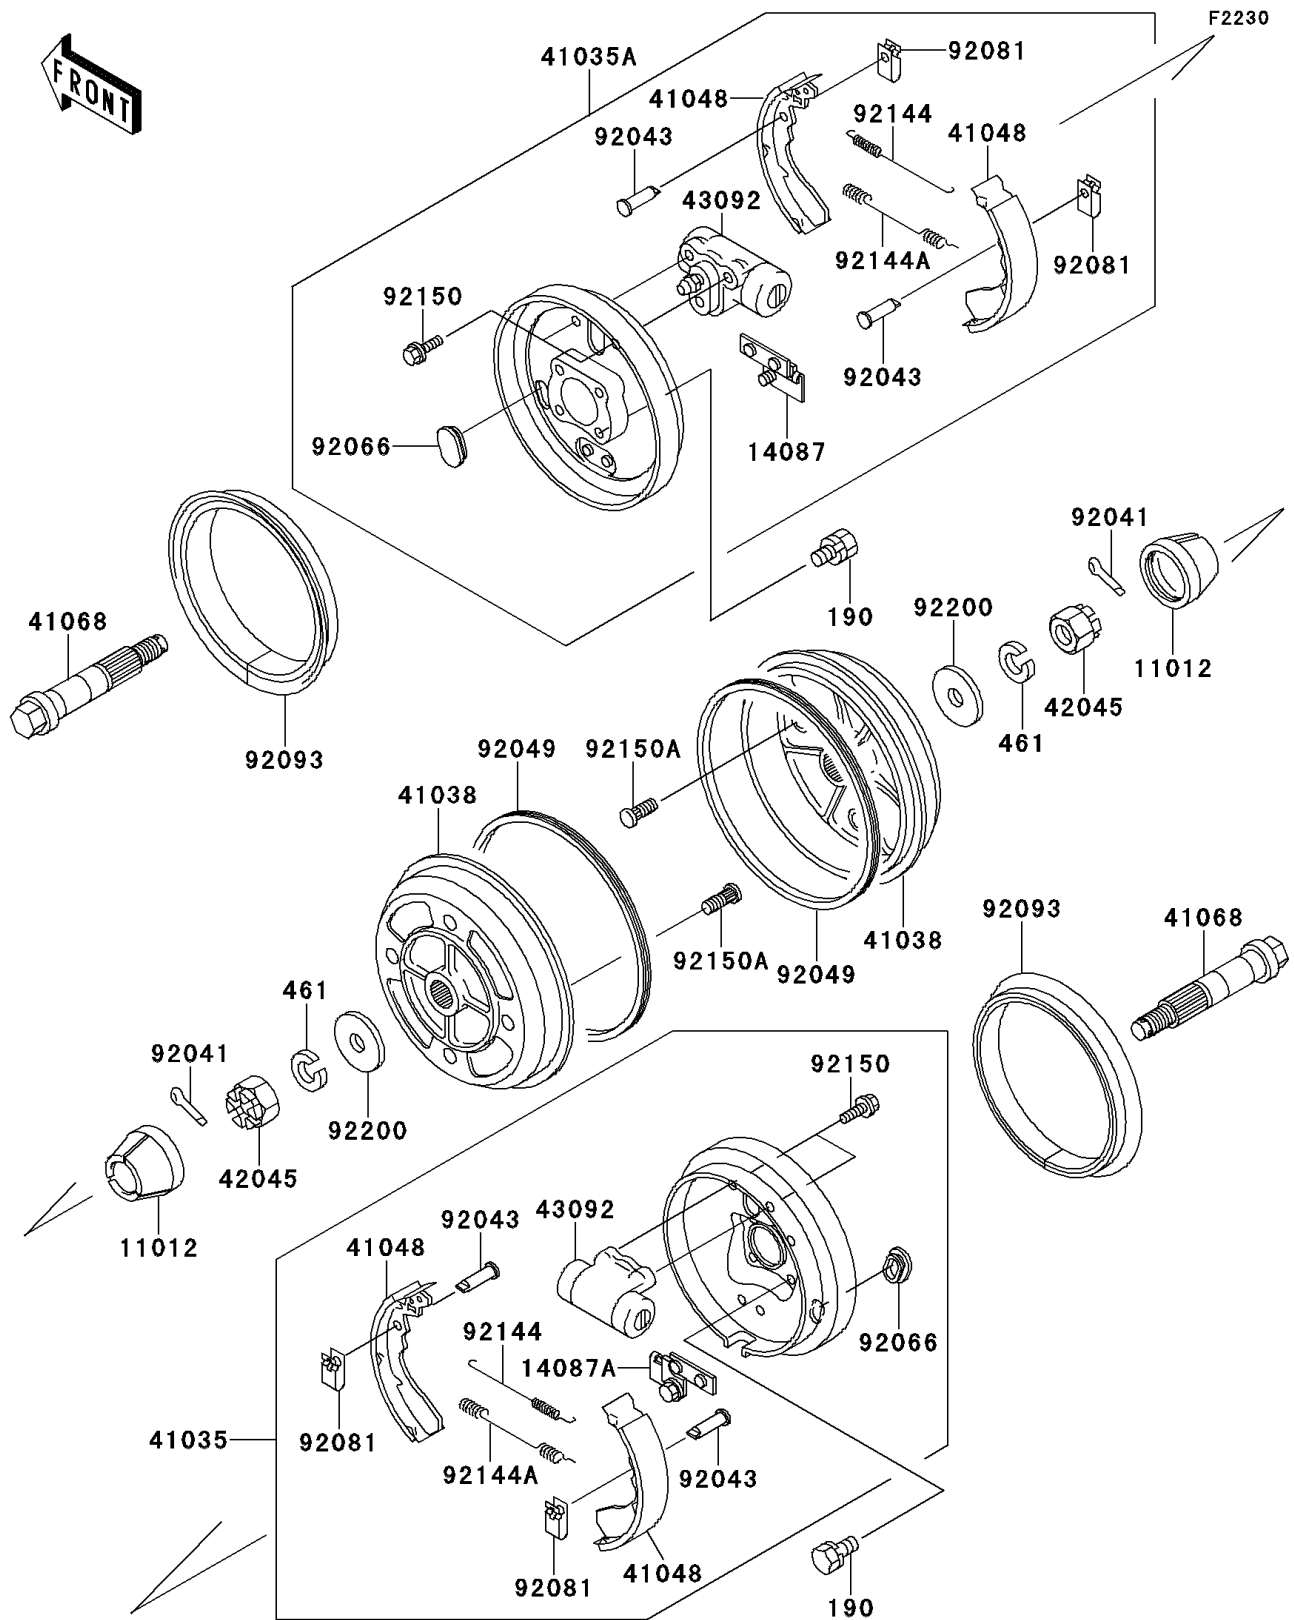

Mule 2500

PARTS DIAGRAM

Front Hubs/Brakes

Mule 2500

PARTS LIST

Front Hubs/Brakes

ITEM NAME

PART NUMBER

QUANTITY
