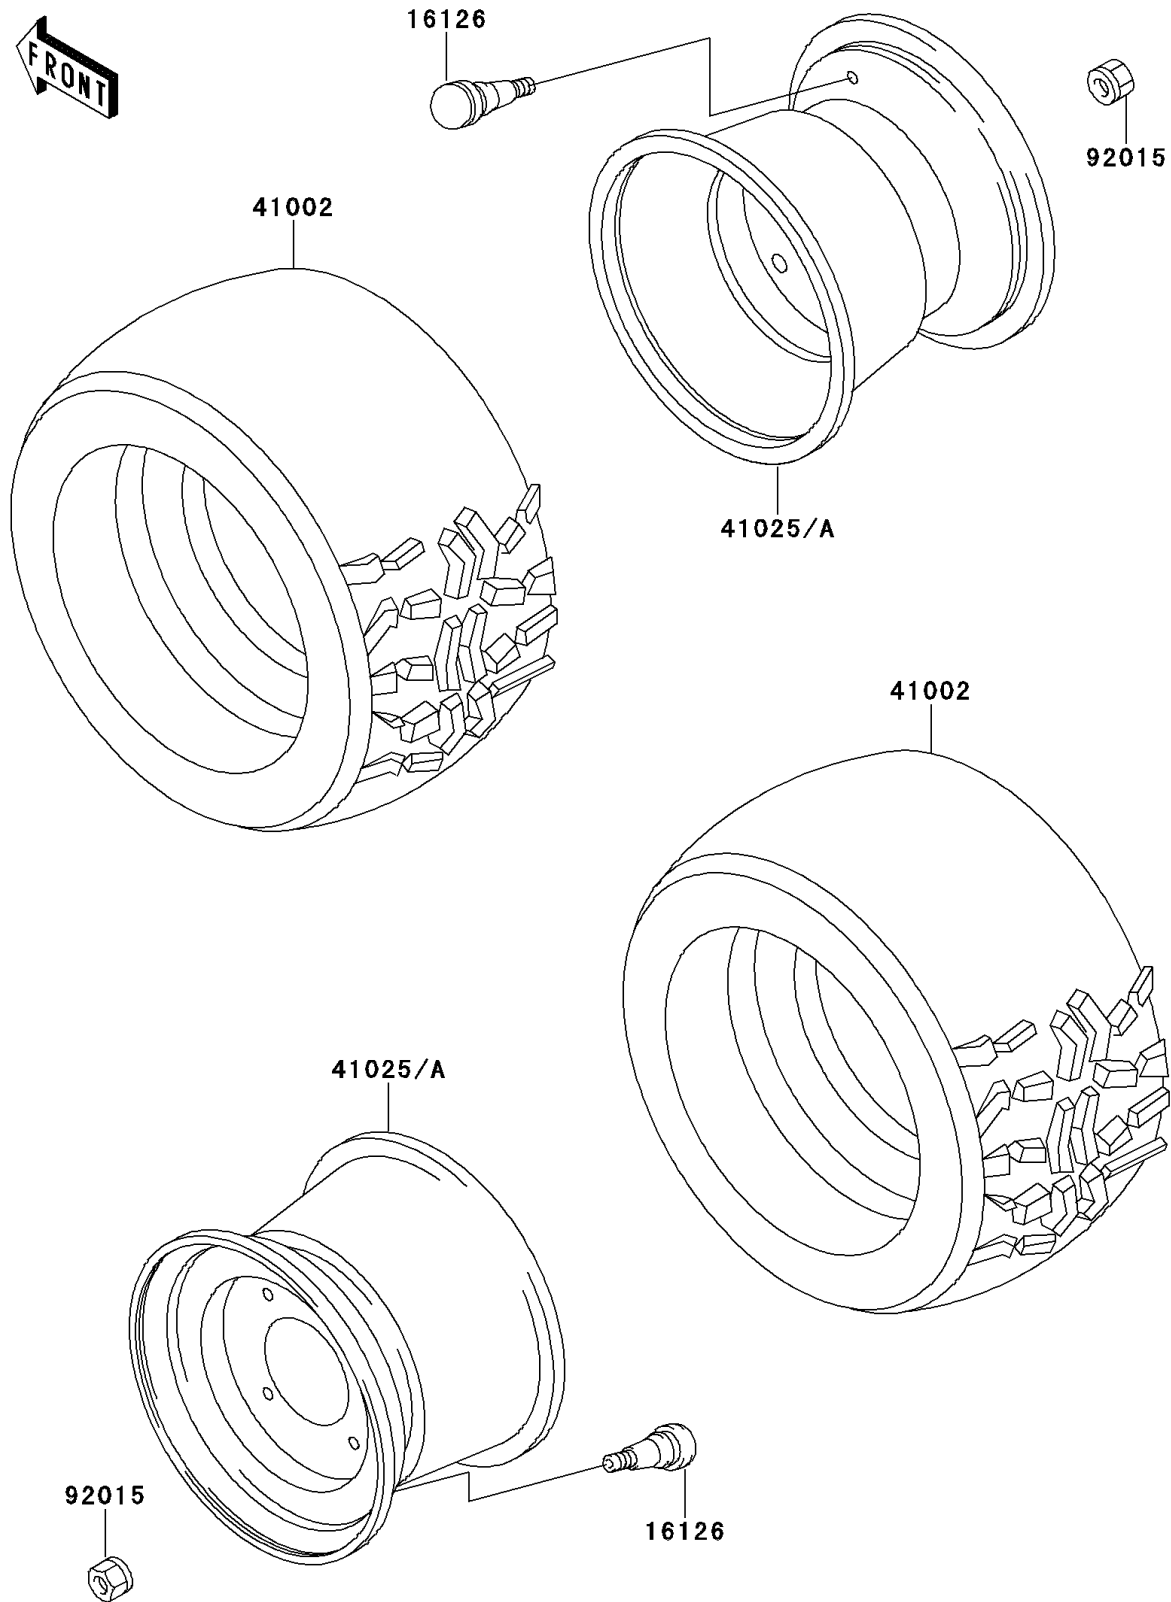

Mule 2500

PARTS DIAGRAM

Wheels/Tires

Mule 2500

PARTS LIST

Wheels/Tires

ITEM NAME	PART NUMBER	QUANTITY
VALVE (Ref # 16126)	16126-4001	4
TIRE,22X11.00-10 4PR,KT869A(D) (Ref # 41002)	41002-1752	4
RIM,10X8.5,F.SILVER (Ref # 41025)	41025-1236-5A	4
NUT (Ref # 92015)	92015-1706	16