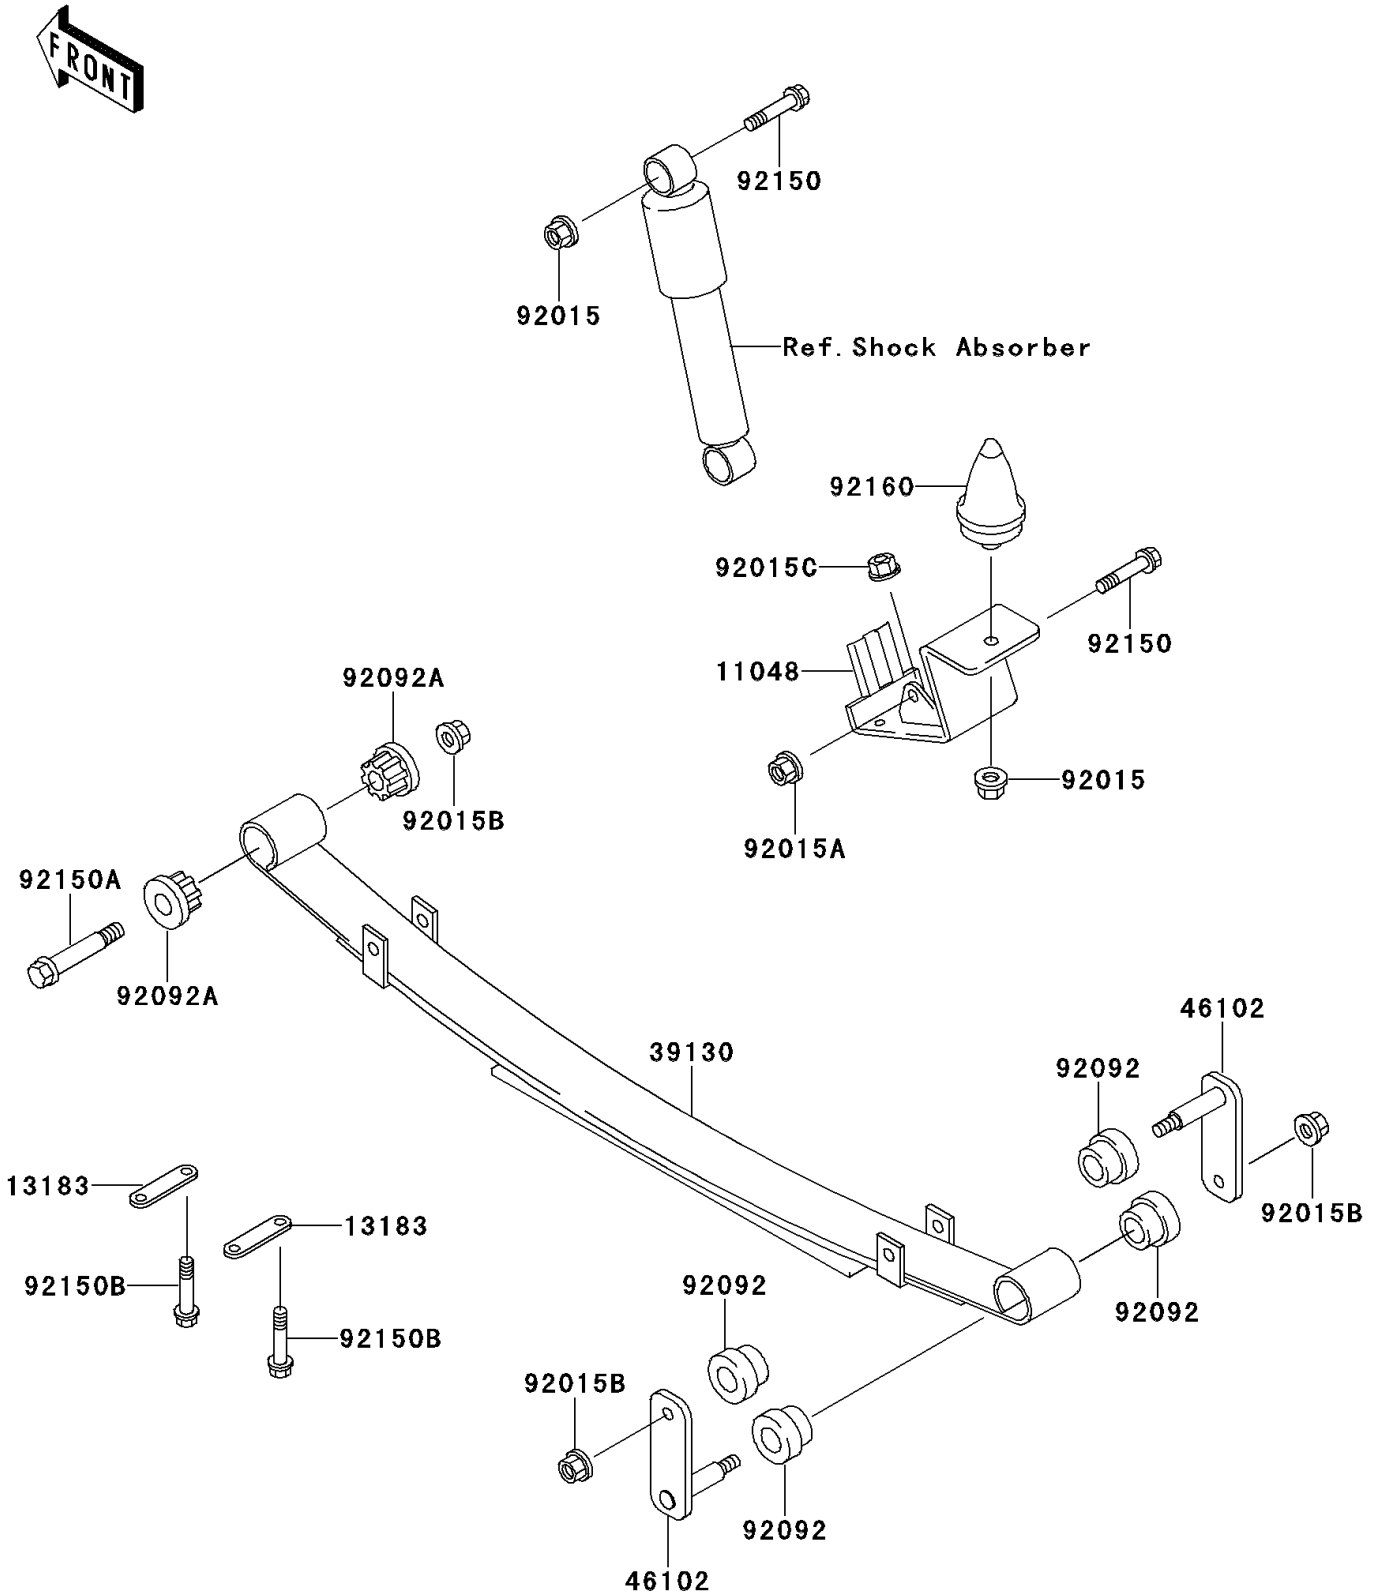

Mule 2500

PARTS DIAGRAM

Rear Suspension

F2153

Mule 2500

PARTS LIST

Rear Suspension

ITEM NAME	PART NUMBER	QUANTITY
BRACKET,LEAF SPRING (Ref # 11048)	11048-1082	2
PLATE,LEAF SPRING (Ref # 13183)	13183-1447	4
SPRING-LEAF (Ref # 39130)	39130-1066	2
ROD,LEAF SPRING,RR (Ref # 46102)	46102-1338	4
NUT,FLANGED,10MM (Ref # 92015)	92015-1335	4
NUT,LOCK,10MM (Ref # 92015A)	92015-1597	2
NUT (Ref # 92015B)	92015-1706	6
NUT,LOCK,10MM (Ref # 92015C)	92015-1808	8
BUSHING-RUBBER (Ref # 92092)	92092-1069	8
BUSHING-RUBBER (Ref # 92092A)	92092-1070	4
BOLT,FLANGED,10X52 (Ref # 92150)	92150-1023	4
BOLT,12MM (Ref # 92150A)	92150-1284	2
BOLT,10X52 (Ref # 92150B)	92150-1287	8
DAMPER,BUMP STOPPER (Ref # 92160)	92160-1136	2