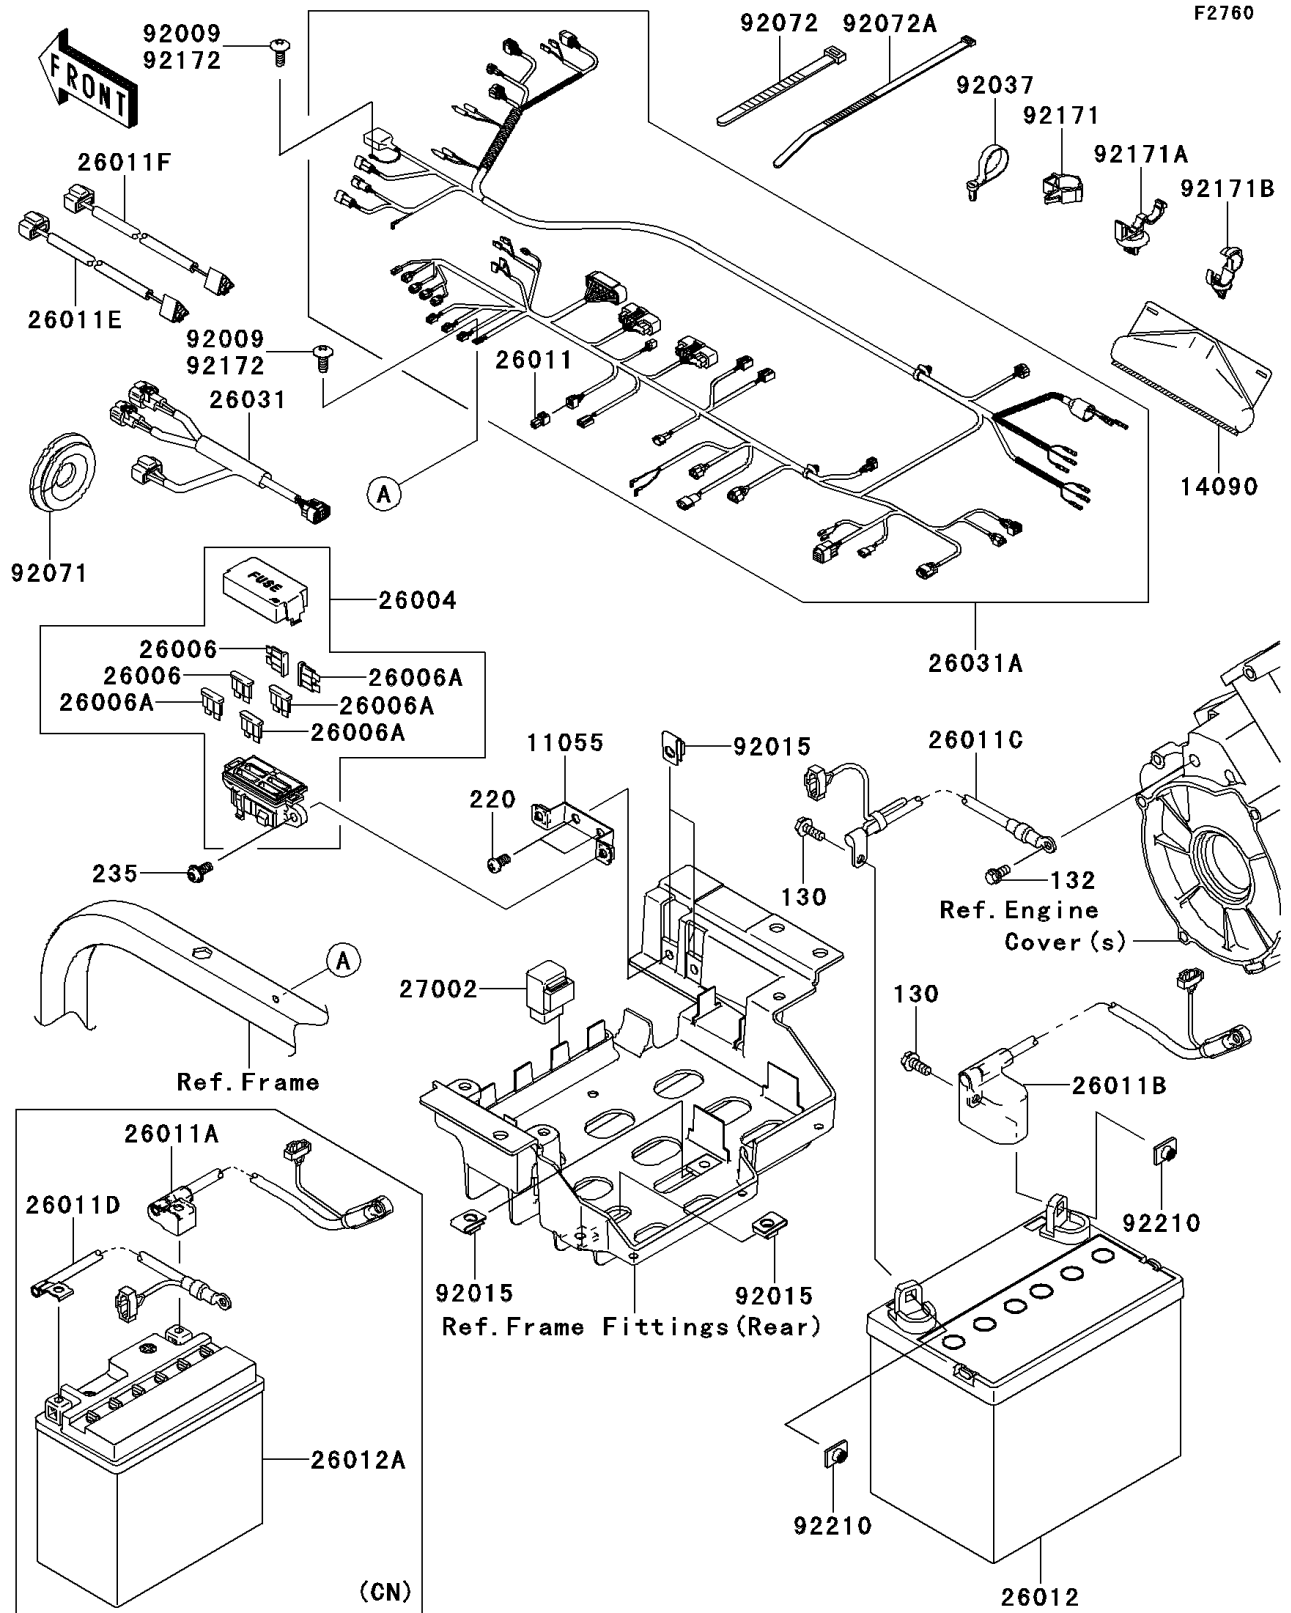

2010 Teryx[®] 750 FI 4x4

PARTS DIAGRAM

Chassis Electrical Equipment

2010 Teryx[®] 750 FI 4x4

PARTS LIST

Chassis Electrical Equipment

ITEM NAME

PART NUMBER

QUANTITY
