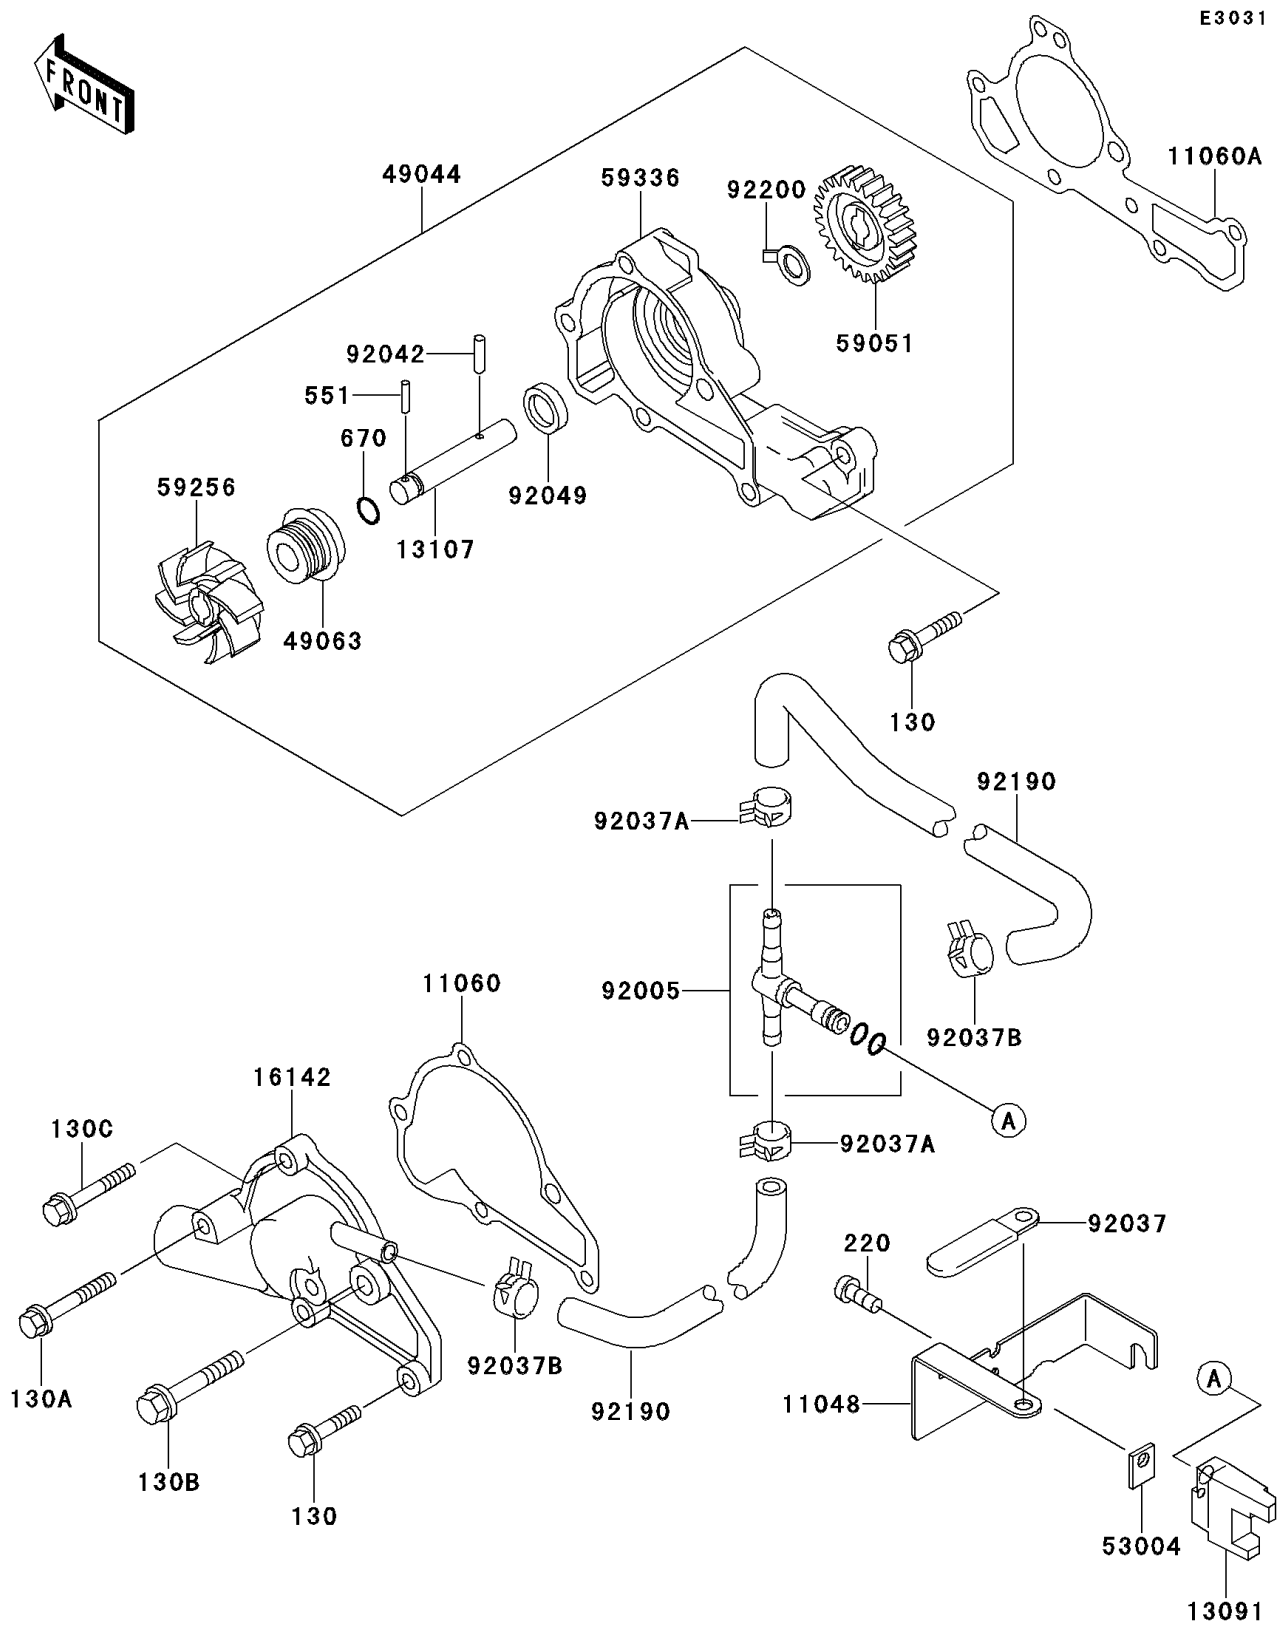

Mule 2500

PARTS DIAGRAM

Water Pump

Mule 2500

PARTS LIST

Water Pump

ITEM NAME

PART NUMBER

QUANTITY
