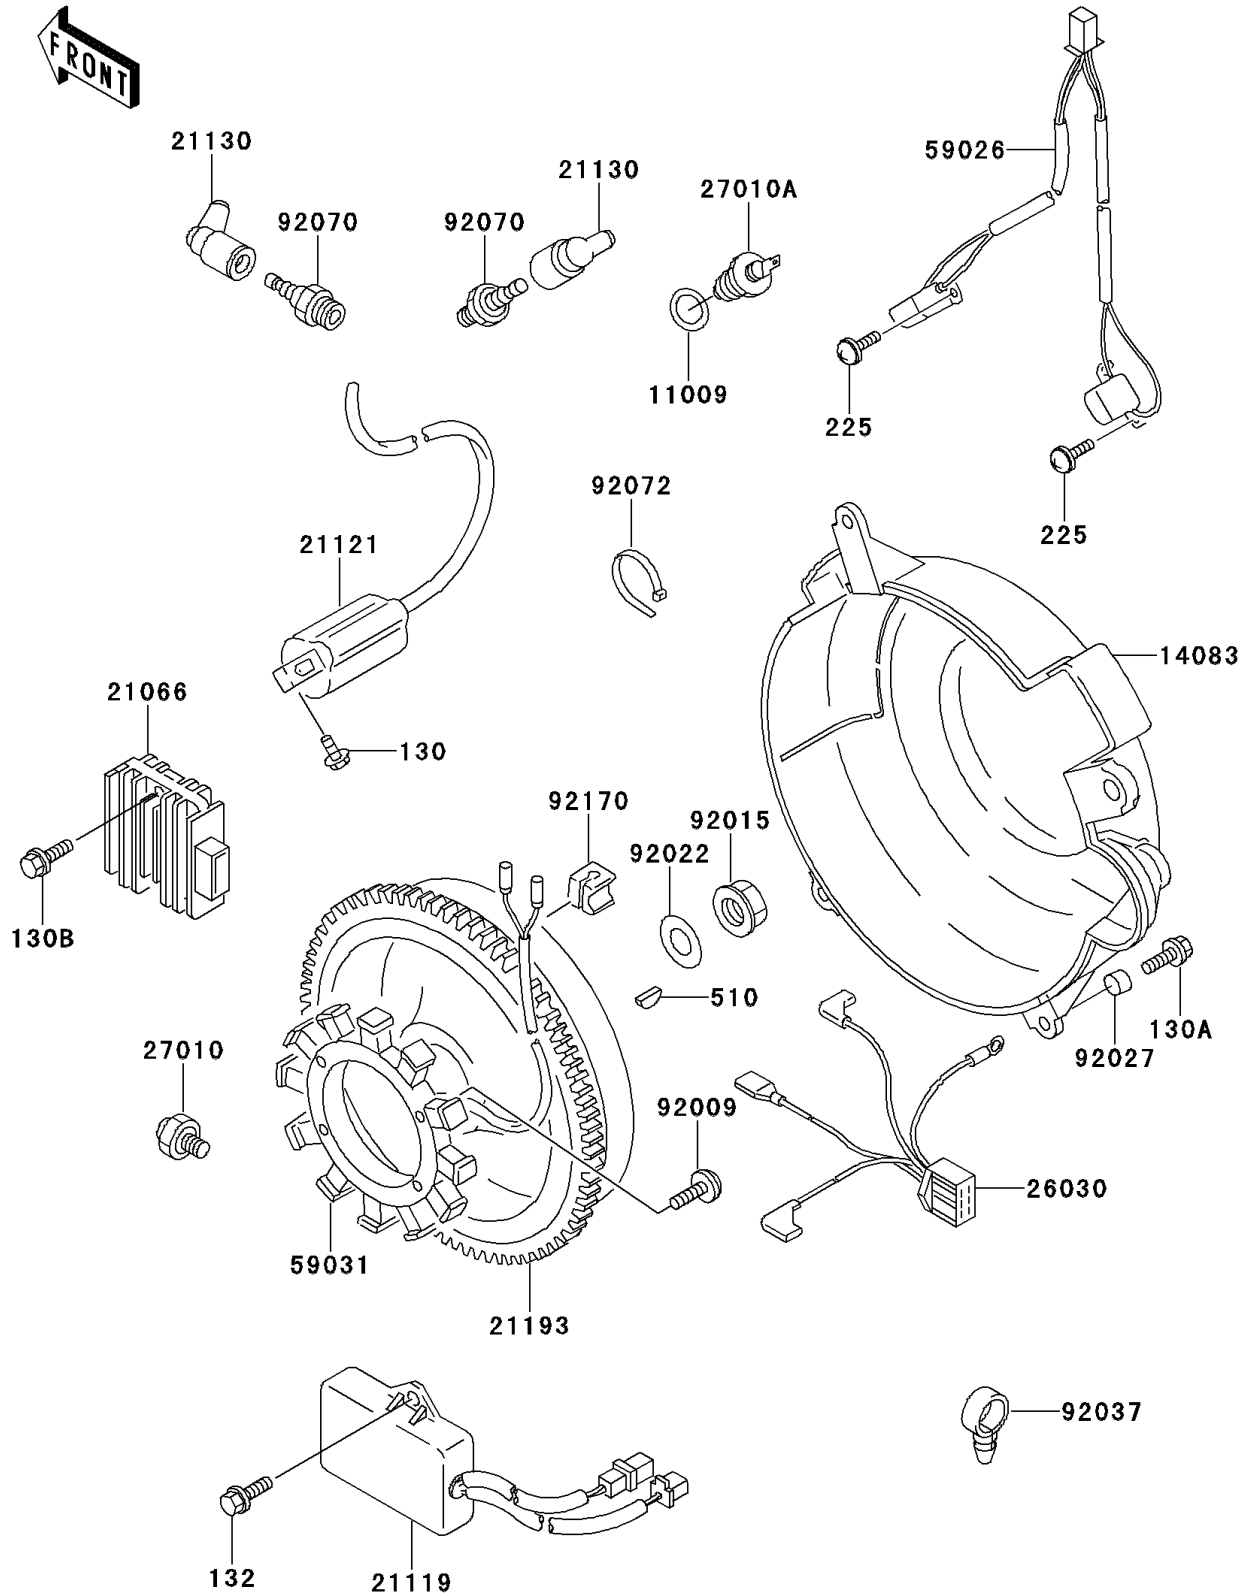

Mule 2500

PARTS DIAGRAM

Generator/Ignition Coil

E1811

Mule 2500

PARTS LIST

Generator/Ignition Coil

ITEM NAME

PART NUMBER

QUANTITY
