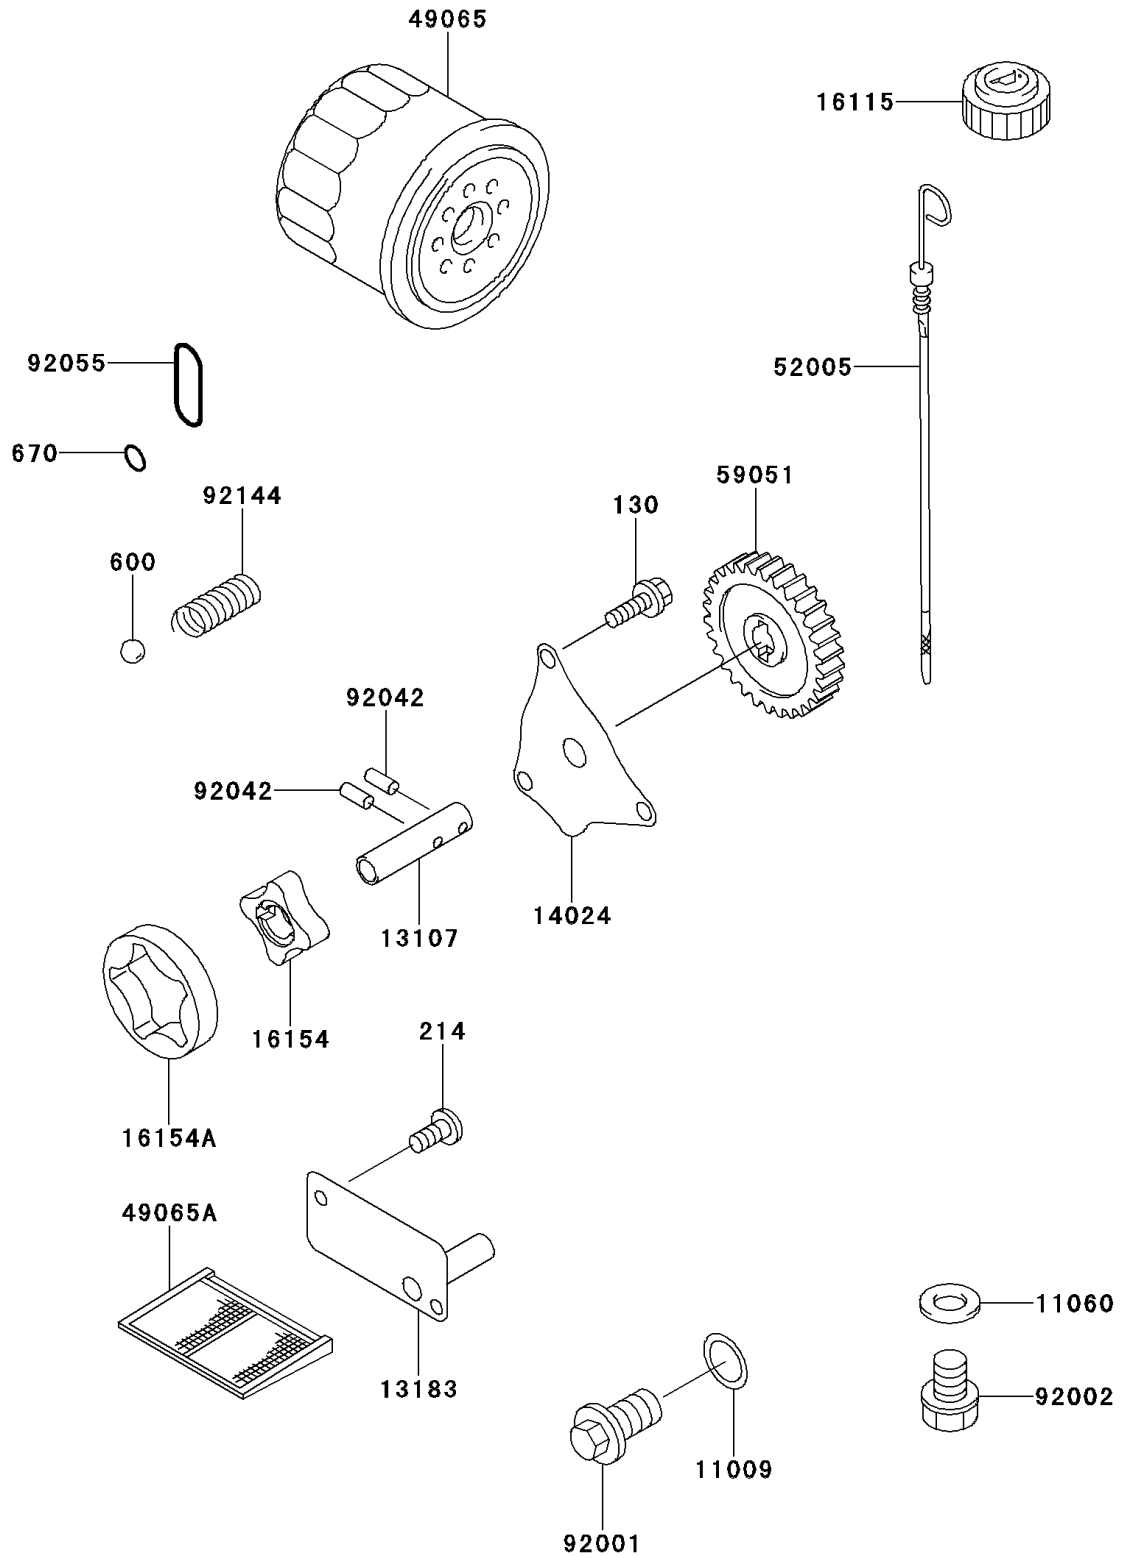

Mule 2500

PARTS DIAGRAM

Oil Pump/Oil Filter

E1710

Mule 2500

PARTS LIST

Oil Pump/Oil Filter

ITEM NAME

PART NUMBER

QUANTITY
