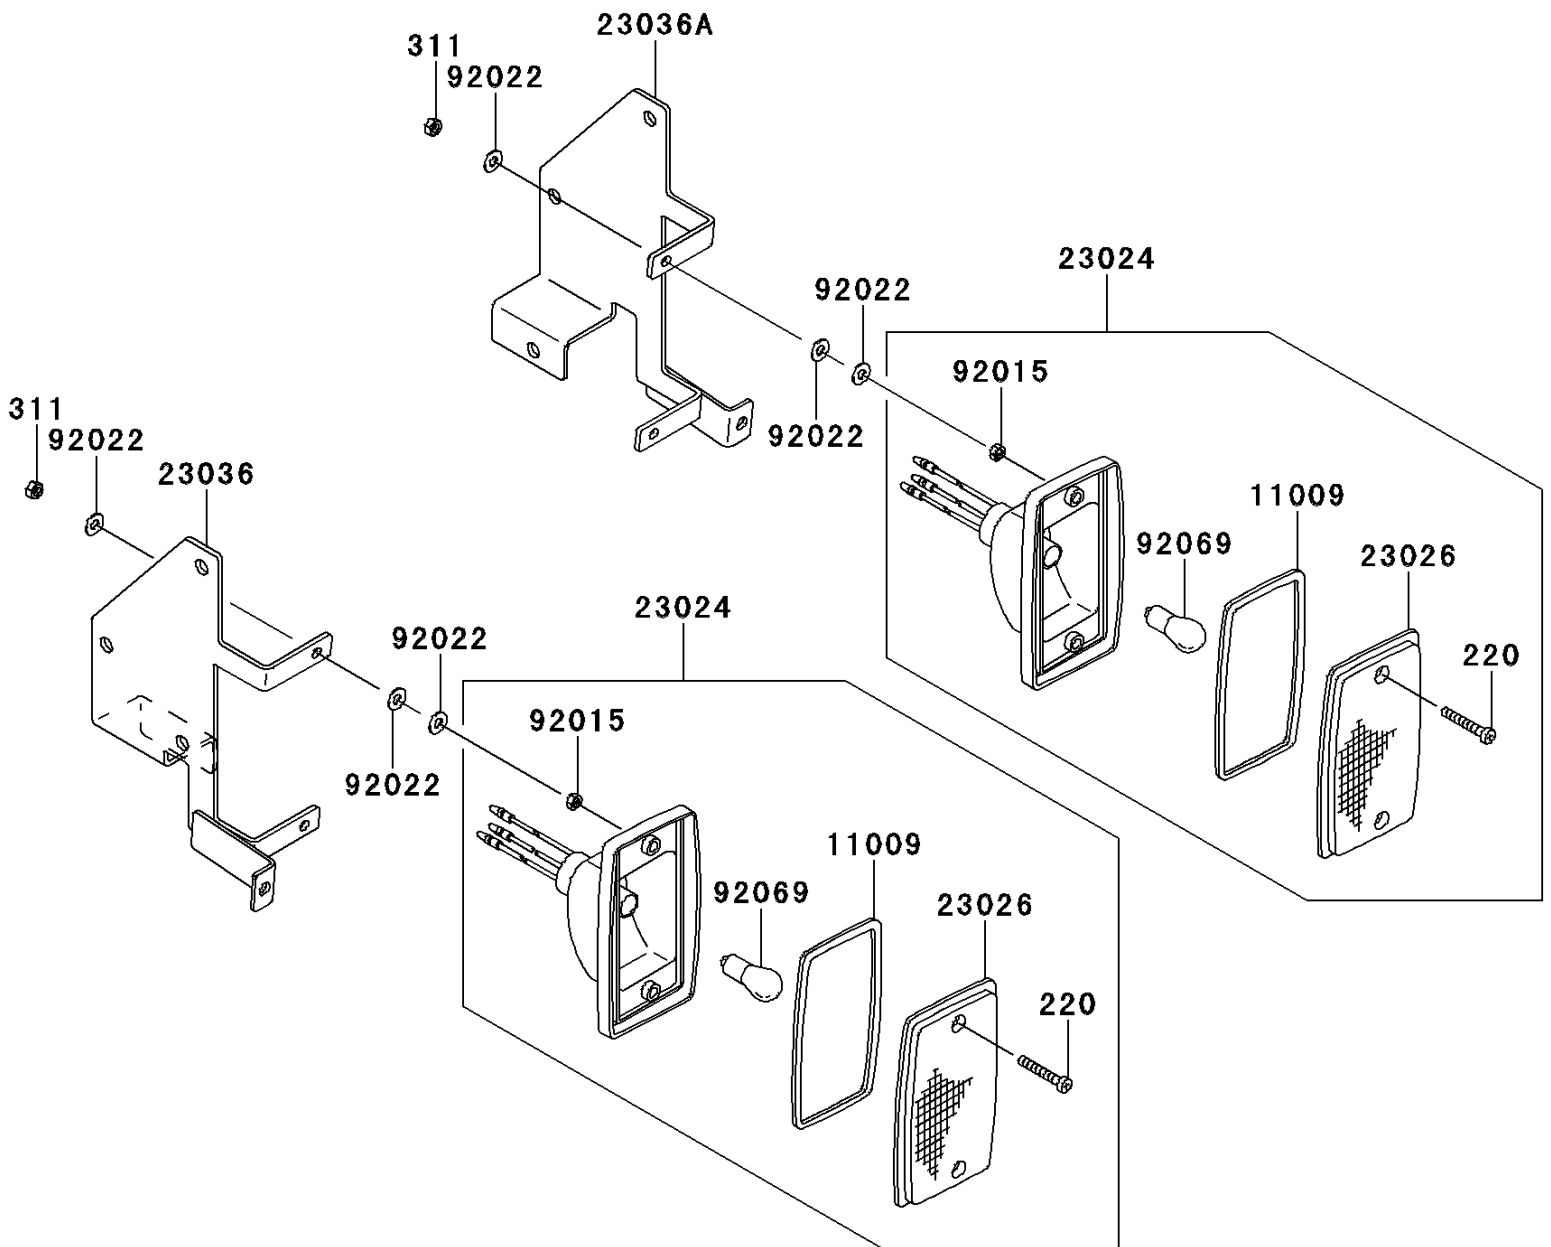

2010 Teryx[®] 750 FI 4x4

PARTS DIAGRAM

Taillight(s)

F2720

2010 Teryx[®] 750 FI 4x4

PARTS LIST

Taillight(s)

ITEM NAME

PART NUMBER

QUANTITY
