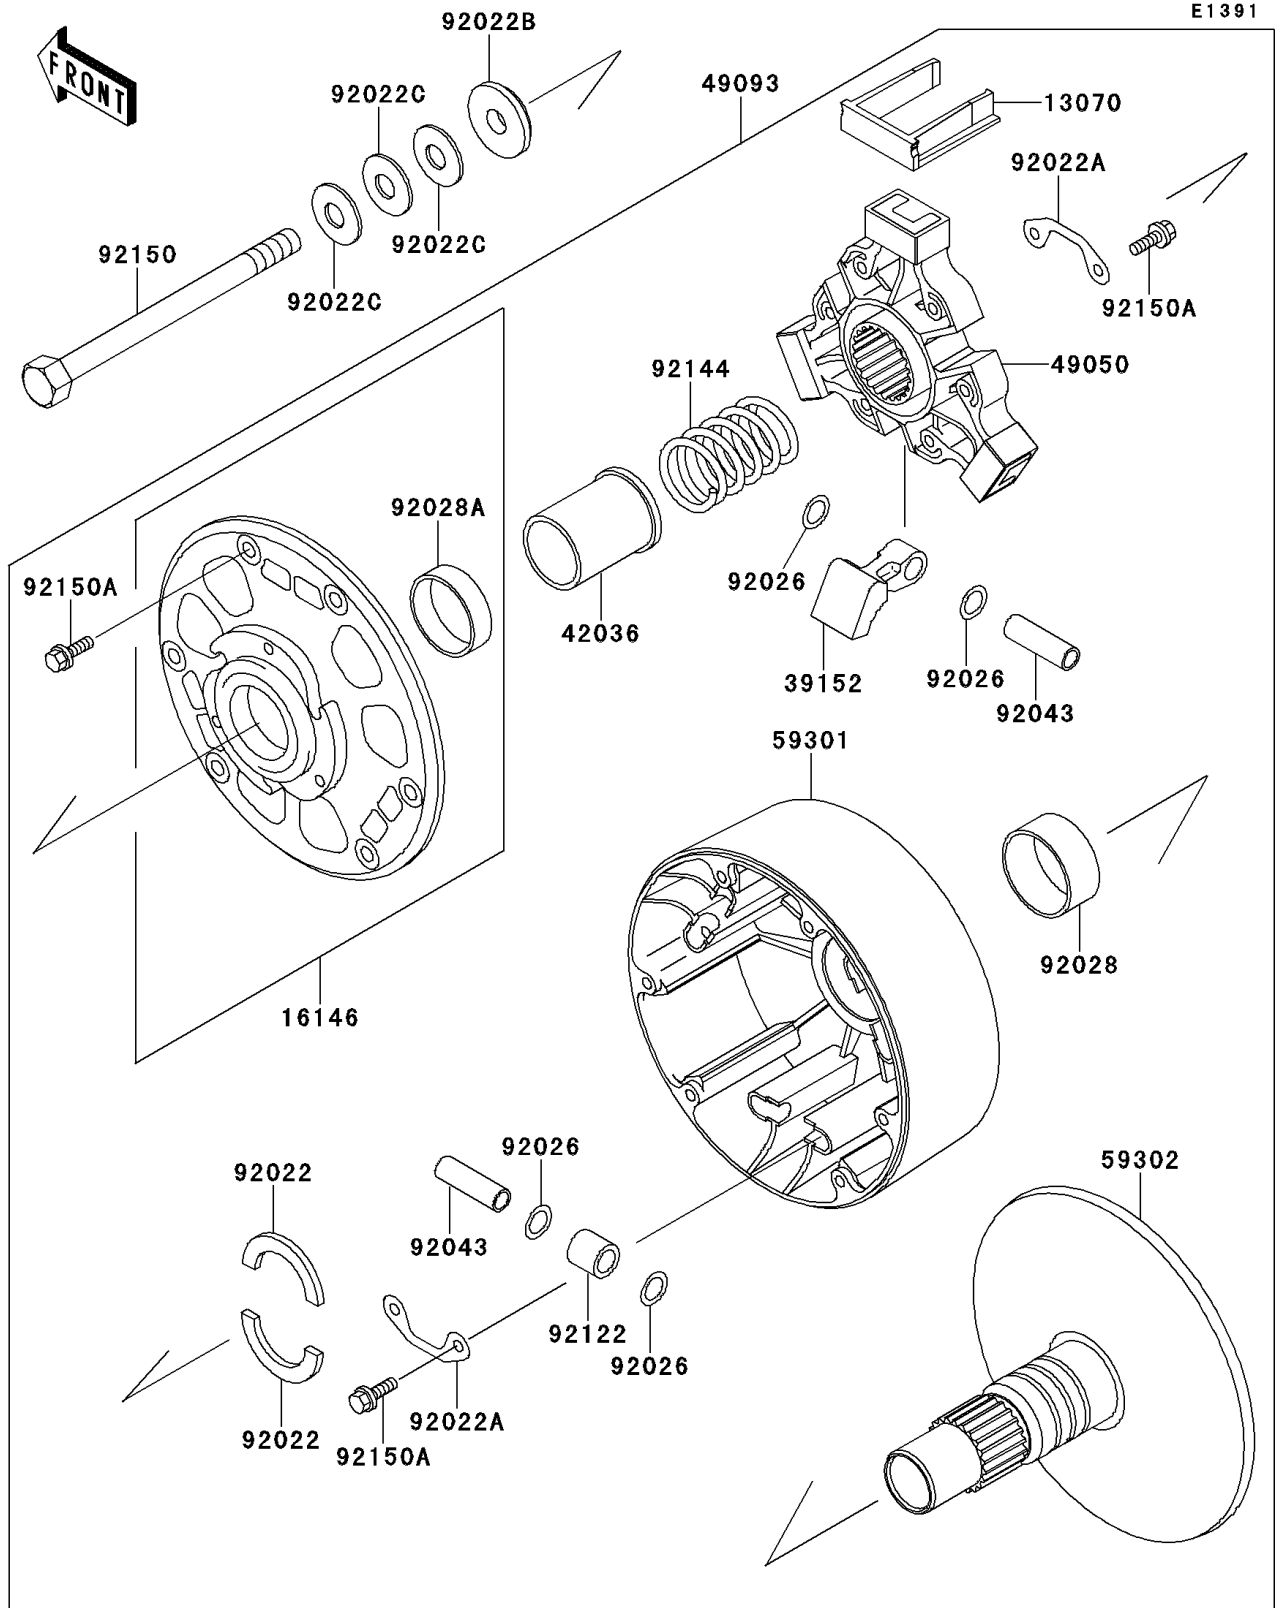

Mule 2500

PARTS DIAGRAM

Drive Converter

Kawasaki

Let the Good Times Roll®

Mule 2500

PARTS LIST

Drive Converter

ITEM NAME

PART NUMBER

QUANTITY
