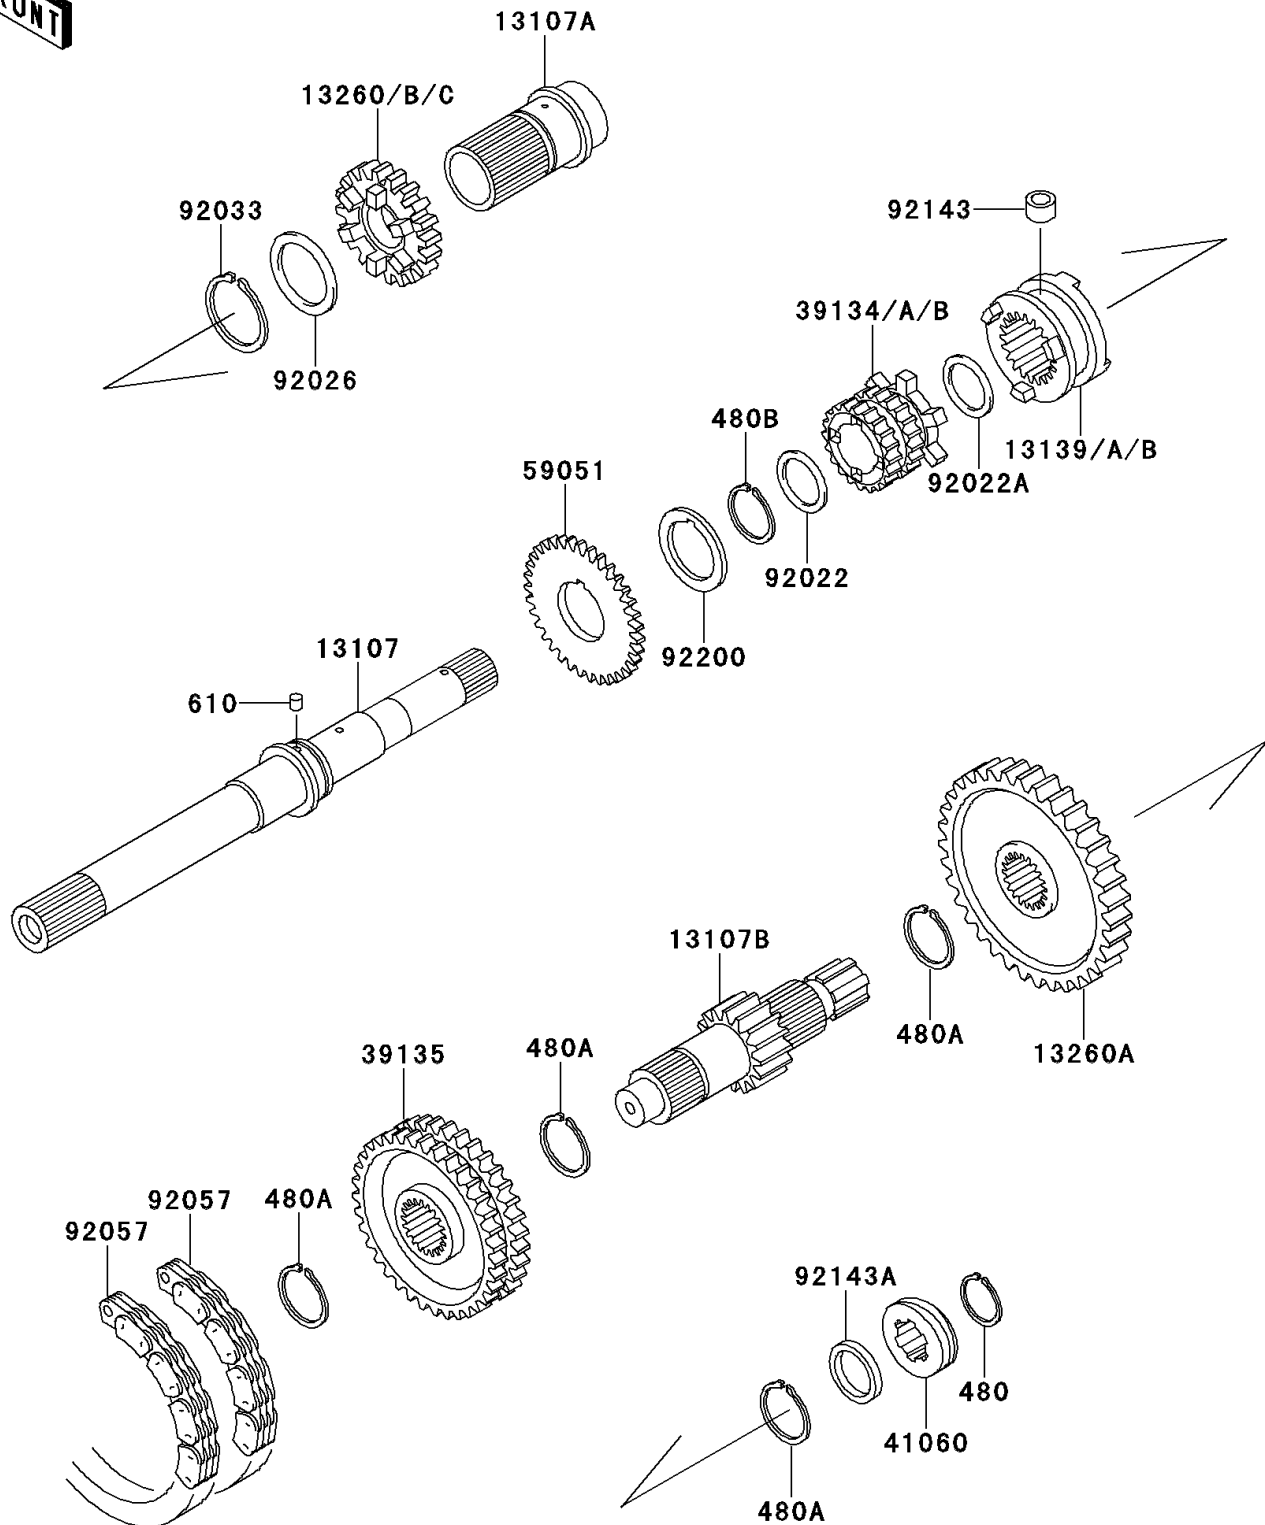

Mule 2500

PARTS DIAGRAM

Transmission

E1361

Mule 2500

PARTS LIST

Transmission

ITEM NAME	PART NUMBER	QUANTITY
CIRCLIP-TYPE-C,25MM (Ref # 480)	480J2500	1
CIRCLIP-TYPE-C,30MM (Ref # 480A)	480J3000	4
CIRCLIP-TYPE-C,32MM (Ref # 480B)	480J3200	1
ROLLER (Ref # 610)	610A0505	1
SHAFT,INPUT (Ref # 13107)	13107-1314	1
SHAFT,INPUT OUTER (Ref # 13107A)	13107-1315	1
SHAFT,OUTPUT,15T (Ref # 13107B)	13107-1316	1
SHIFTER,FR/RR (Ref # 13139A)	13139-1072	1
GEAR,OUTPUT REVERSE,51T (Ref # 13260A)	13260-1288	1
GEAR,INPUT 28T (Ref # 13260B)	13260-1462	1
SPROCKET-DRIVE,20T (Ref # 39134A)	39134-1055	1
SPROCKET-DRIVEN,41T (Ref # 39135)	39135-1055	1
GEAR-METER SCREW (Ref # 41060)	41060-1147	1
GEAR-SPUR (Ref # 59051)	59051-2097	1
WASHER,25.3X33X1 (Ref # 92022)	92022-1109	1
WASHER,22.3X33X1.0 (Ref # 92022A)	92022-1573	1
SPACER,35.3X44X0.5 (Ref # 92026)	92026-1375	1
RING-SNAP (Ref # 92033)	92033-1269	1
CHAIN,REVERSE,81RH2520,54L (Ref # 92057)	92057-1364	2
COLLAR,8X14X10.5 (Ref # 92143)	92143-1497	1
COLLAR,25X32X4.5 (Ref # 92143A)	92143-1597	1
WASHER,GOVERNOR GEAR (Ref # 92200)	92200-1155	1