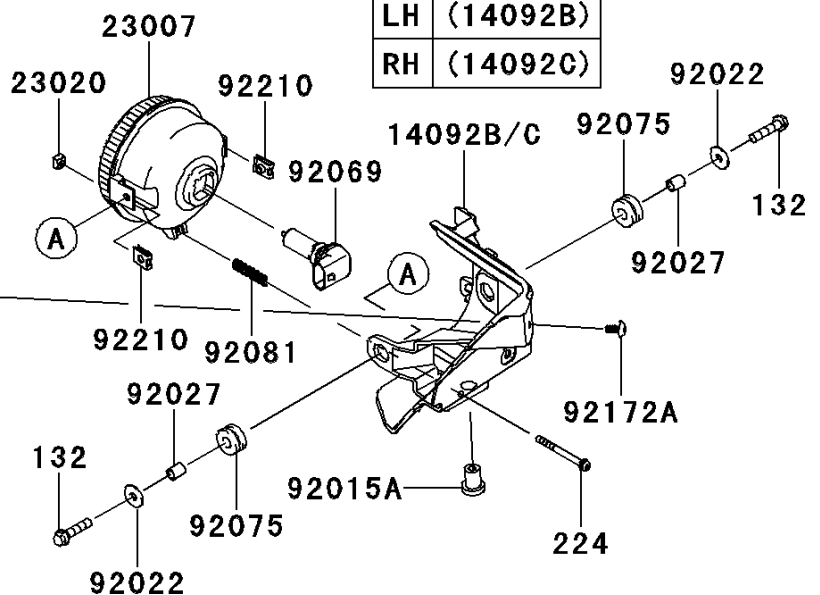

2012 TERYX® 750 FI 4x4

PARTS DIAGRAM

Headlight(s)

F2710

LH	(14092)
RH	(14092A)

LH	(14092B)
RH	(14092C)

2012 TERYX® 750 FI 4x4

PARTS LIST

Headlight(s)

ITEM NAME	PART NUMBER	QUANTITY
BOLT-FLANGED-SMALL,6X25 (Ref # 132)	132BA0625	4
SCREW-PAN-WP-CROS,4X45 (Ref # 224)	224AA0445	2
COVER,HEAD LAMP,FR,LH (Ref # 14092)	14092-0054	1
COVER,HEAD LAMP,FR,RH (Ref # 14092A)	14092-0055	1
COVER,HEAD LAMP,RR,LH (Ref # 14092B)	14092-0056	1
COVER,HEAD LAMP,RR,RH (Ref # 14092C)	14092-0057	1
LENS-COMP,HEAD LAMP (Ref # 23007)	23007-0096	2
NUT,4MM,FOCUS ADJUST (Ref # 23020)	23020-018	2
NUT,5MM (Ref # 92015)	92015-1627	6
NUT,RUBBER,6MM (Ref # 92015A)	92015-1692	2
WASHER,6.5X20X1.6 (Ref # 92022)	92022-125	4
COLLAR,6.8X10X12 (Ref # 92027)	92027-162	4
BULB,12V 35/35W (Ref # 92069)	92069-0019	2
DAMPER (Ref # 92075)	92075-1690	4
SPRING,FOCUS ADJUST (Ref # 92081)	92081-1896	2
COLLAR (Ref # 92143)	92143-1087	6
SCREW,5X16 (Ref # 92172)	92172-0322	6
SCREW,TAPPING,5X10 (Ref # 92172A)	92172-1061	2
CLAMP (Ref # 92173)	92173-0104	6
NUT (Ref # 92210)	92210-1125	4