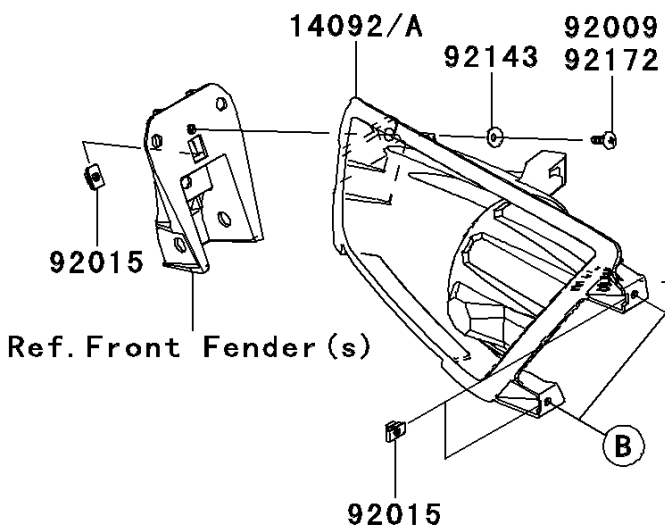

LH	(14092)
RH	(14092A)