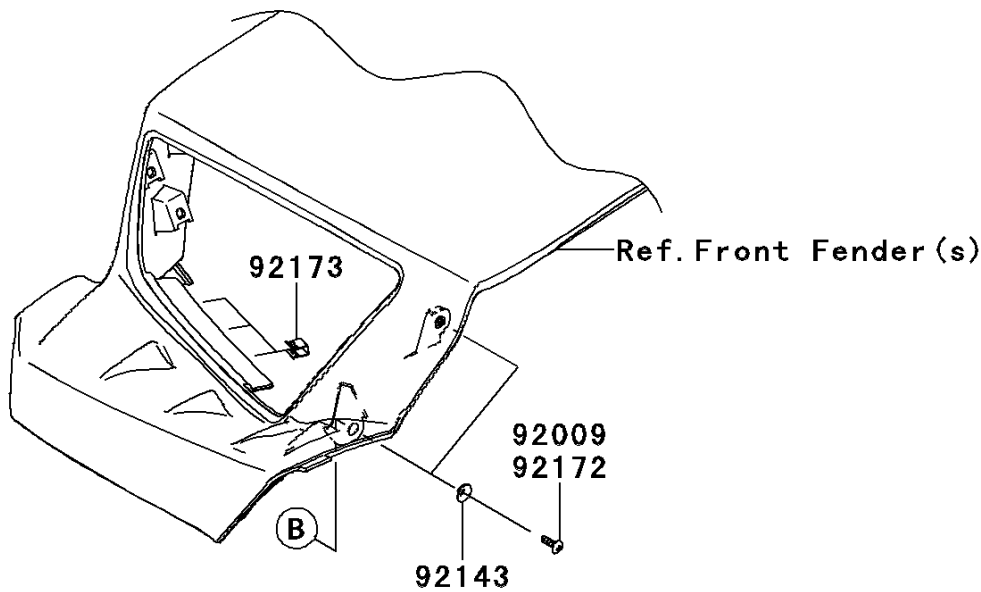

2012 TERYX® 750 FI 4x4

PARTS DIAGRAM

Headlight(s)

F2710