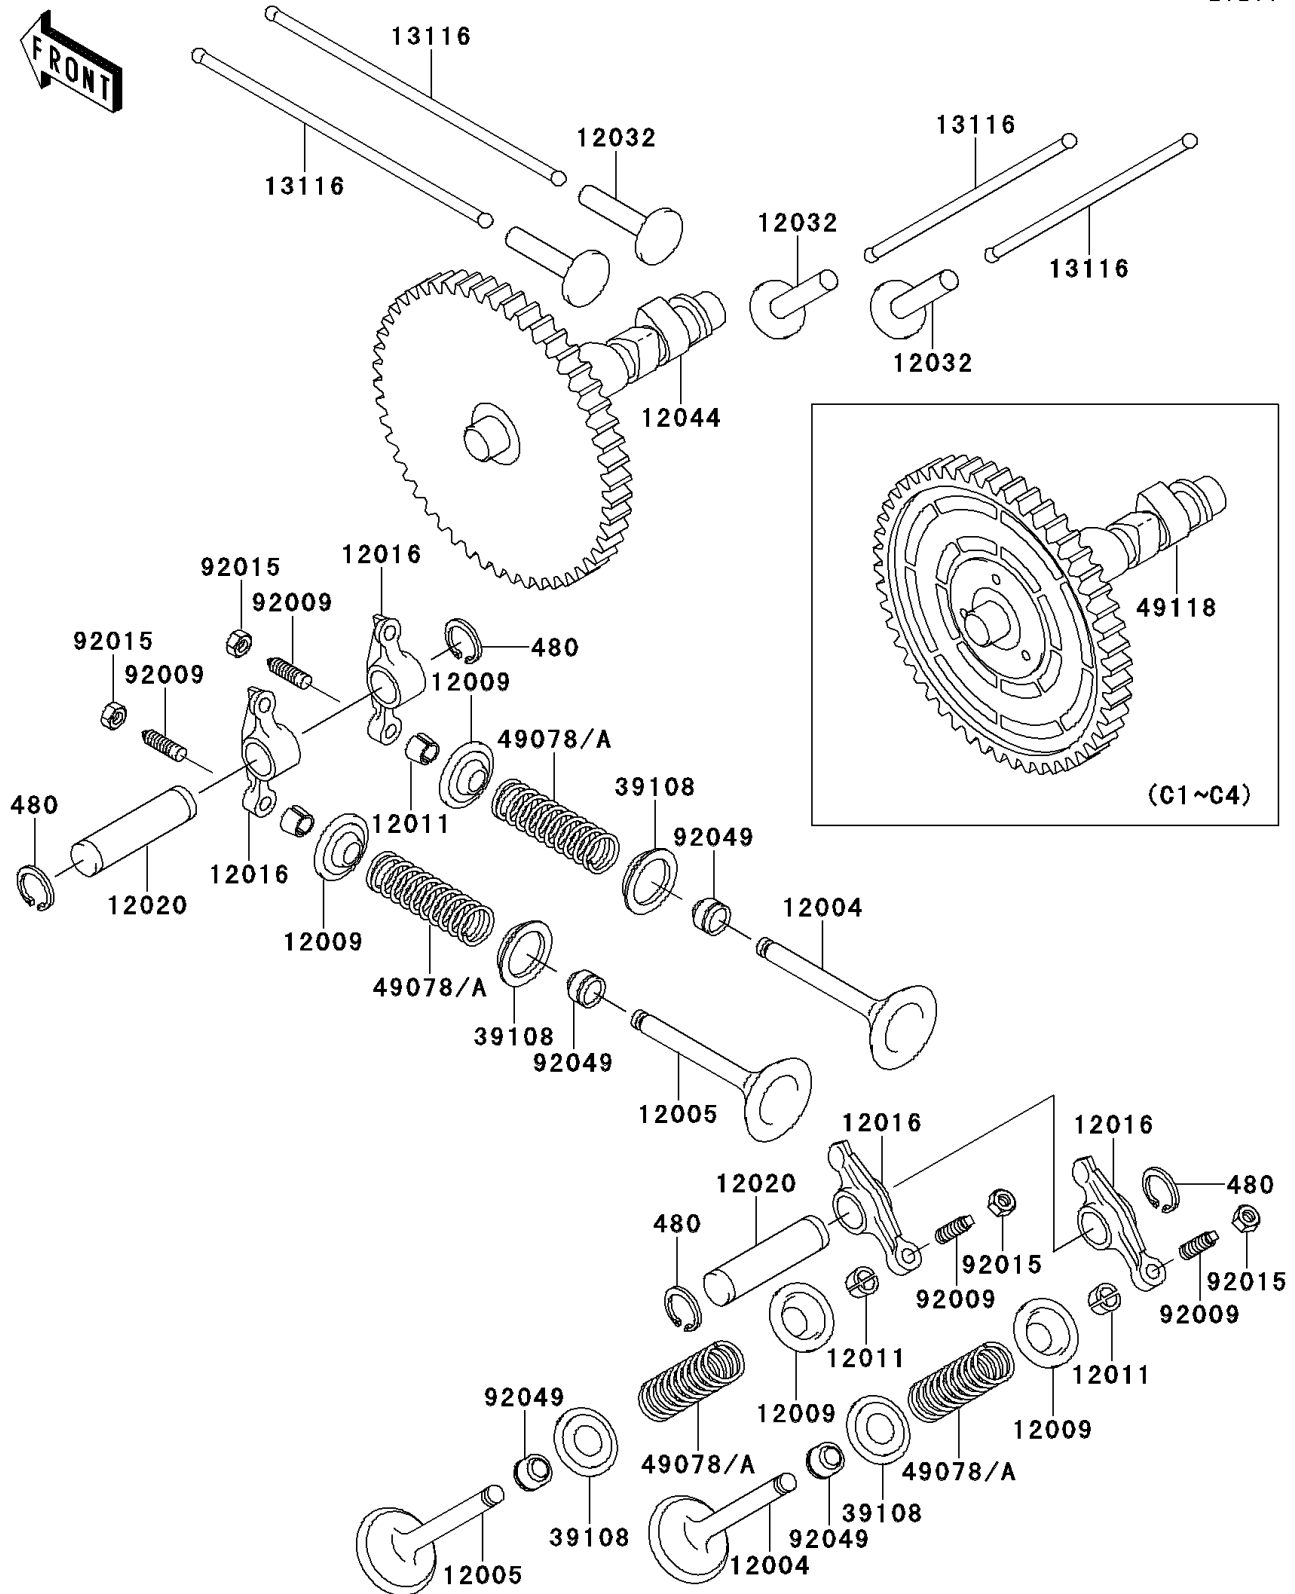

Mule 2500

PARTS DIAGRAM

Valve(s)/Camshaft(s)

E1211

Mule 2500

PARTS LIST

Valve(s)/Camshaft(s)

ITEM NAME

PART NUMBER

QUANTITY
