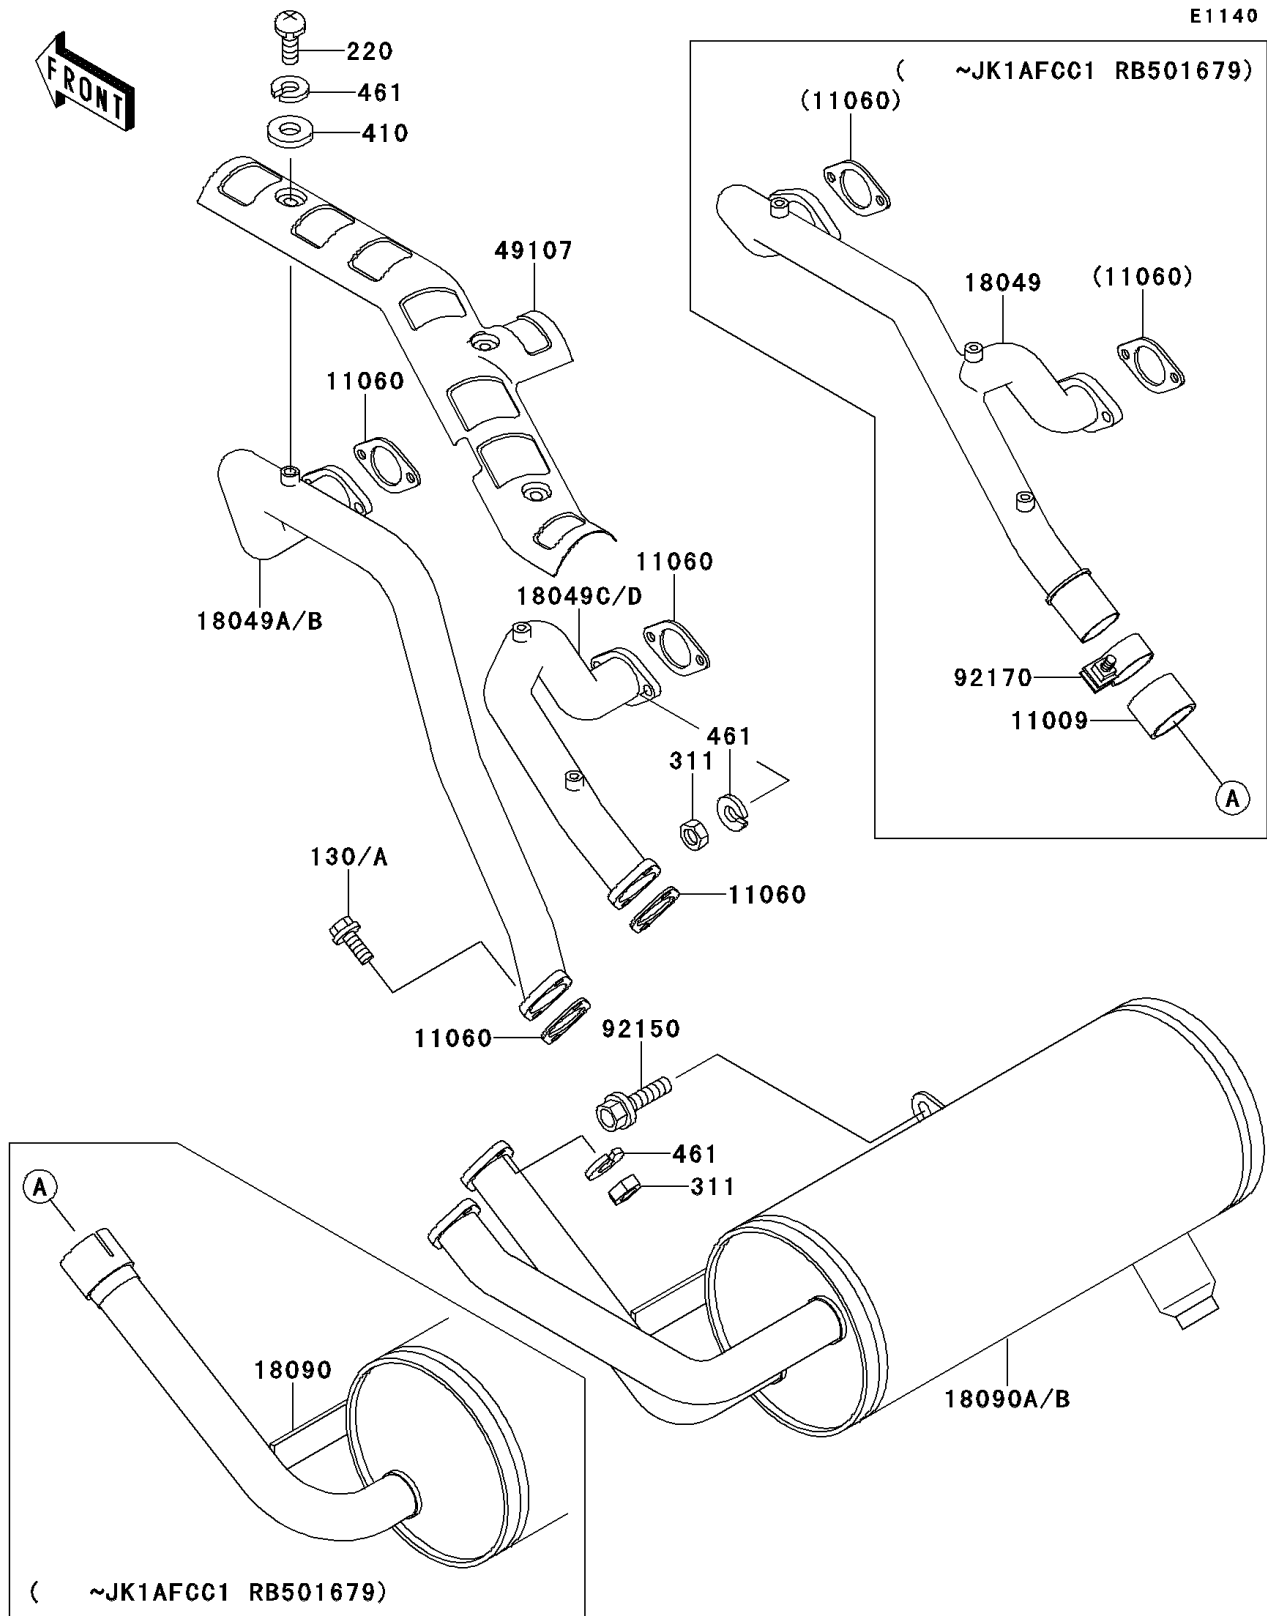

Mule 2500

PARTS DIAGRAM

Muffler(s)

Mule 2500

PARTS LIST

Muffler(s)

Kawasaki

Let the Good Times Roll®

ITEM NAME

PART NUMBER

QUANTITY
