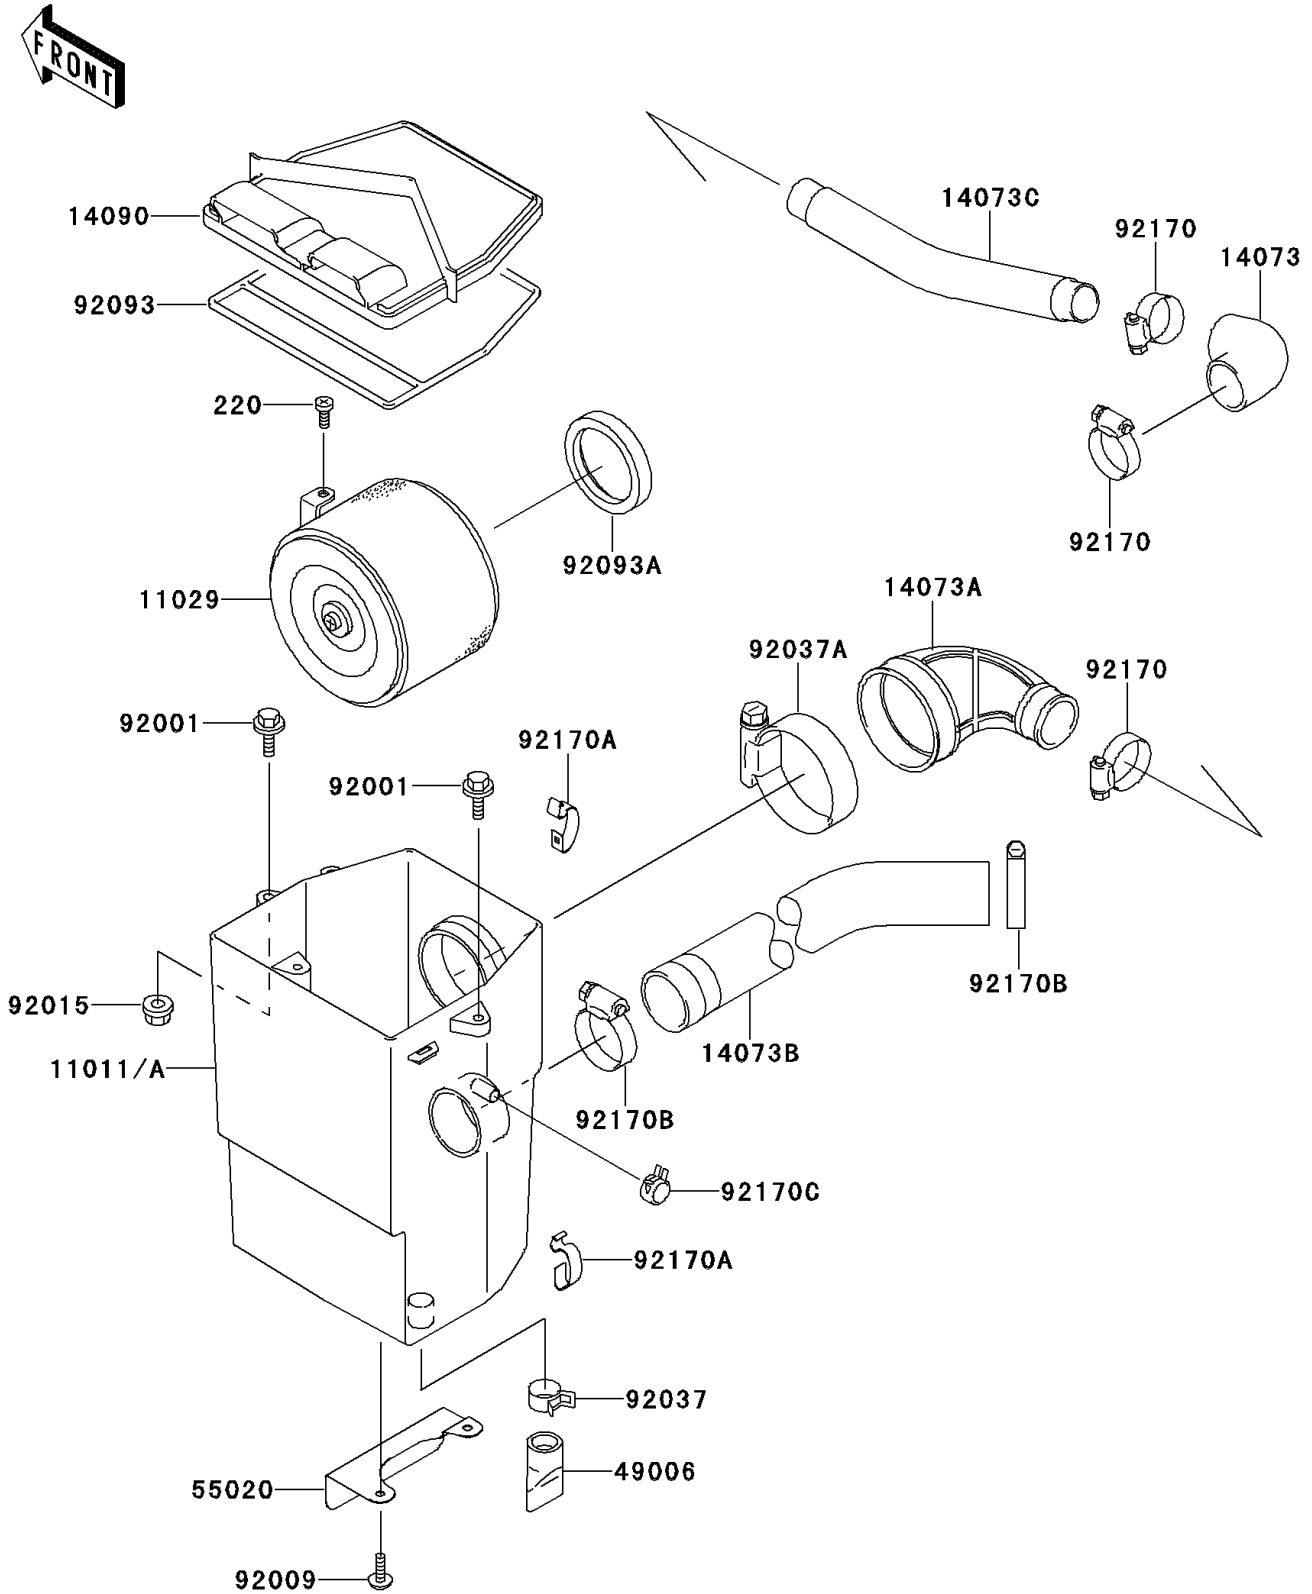

Mule 2500

PARTS DIAGRAM

Air Cleaner

E1130

Mule 2500

PARTS LIST

Air Cleaner

ITEM NAME	PART NUMBER	QUANTITY
SCREW-PAN-CROS,6X14 (Ref # 220)	220B0614	1
CASE-AIR FILTER (Ref # 11011A)	11011-1531	1
ELEMENT-ASSY-AIR FILTER (Ref # 11029)	11029-1004	1
DUCT,CARBURETOR (Ref # 14073)	14073-1534	1
DUCT,AIR FILTER (Ref # 14073A)	14073-1535	1
DUCT,AIR INTAKE (Ref # 14073B)	14073-1602	1
DUCT,FILTER-CARBURETOR (Ref # 14073C)	14073-1687	1
COVER,AIR FILTER (Ref # 14090)	14090-1106	1
BOOT (Ref # 49006)	49006-1199	1
GUARD,AIR FILTER (Ref # 55020)	55020-1497	1
BOLT,6X25,W/WASHER (Ref # 92001)	92001-1140	2
SCREW,TAPPING,5X10 (Ref # 92009)	92009-1332	2
NUT,FLANGED,6MM (Ref # 92015)	92015-1193	1
CLAMP (Ref # 92037)	92037-1460	1
CLAMP (Ref # 92037A)	92037-3711	1
SEAL,AIR FILTER (Ref # 92093)	92093-1241	1
SEAL,DUST (Ref # 92093A)	92093-1322	1
CLAMP (Ref # 92170)	92170-1036	3
CLAMP,AIR FILTER (Ref # 92170A)	92170-1211	4
CLAMP (Ref # 92170B)	92170-1338	2
CLAMP (Ref # 92170C)	92170-3714	1