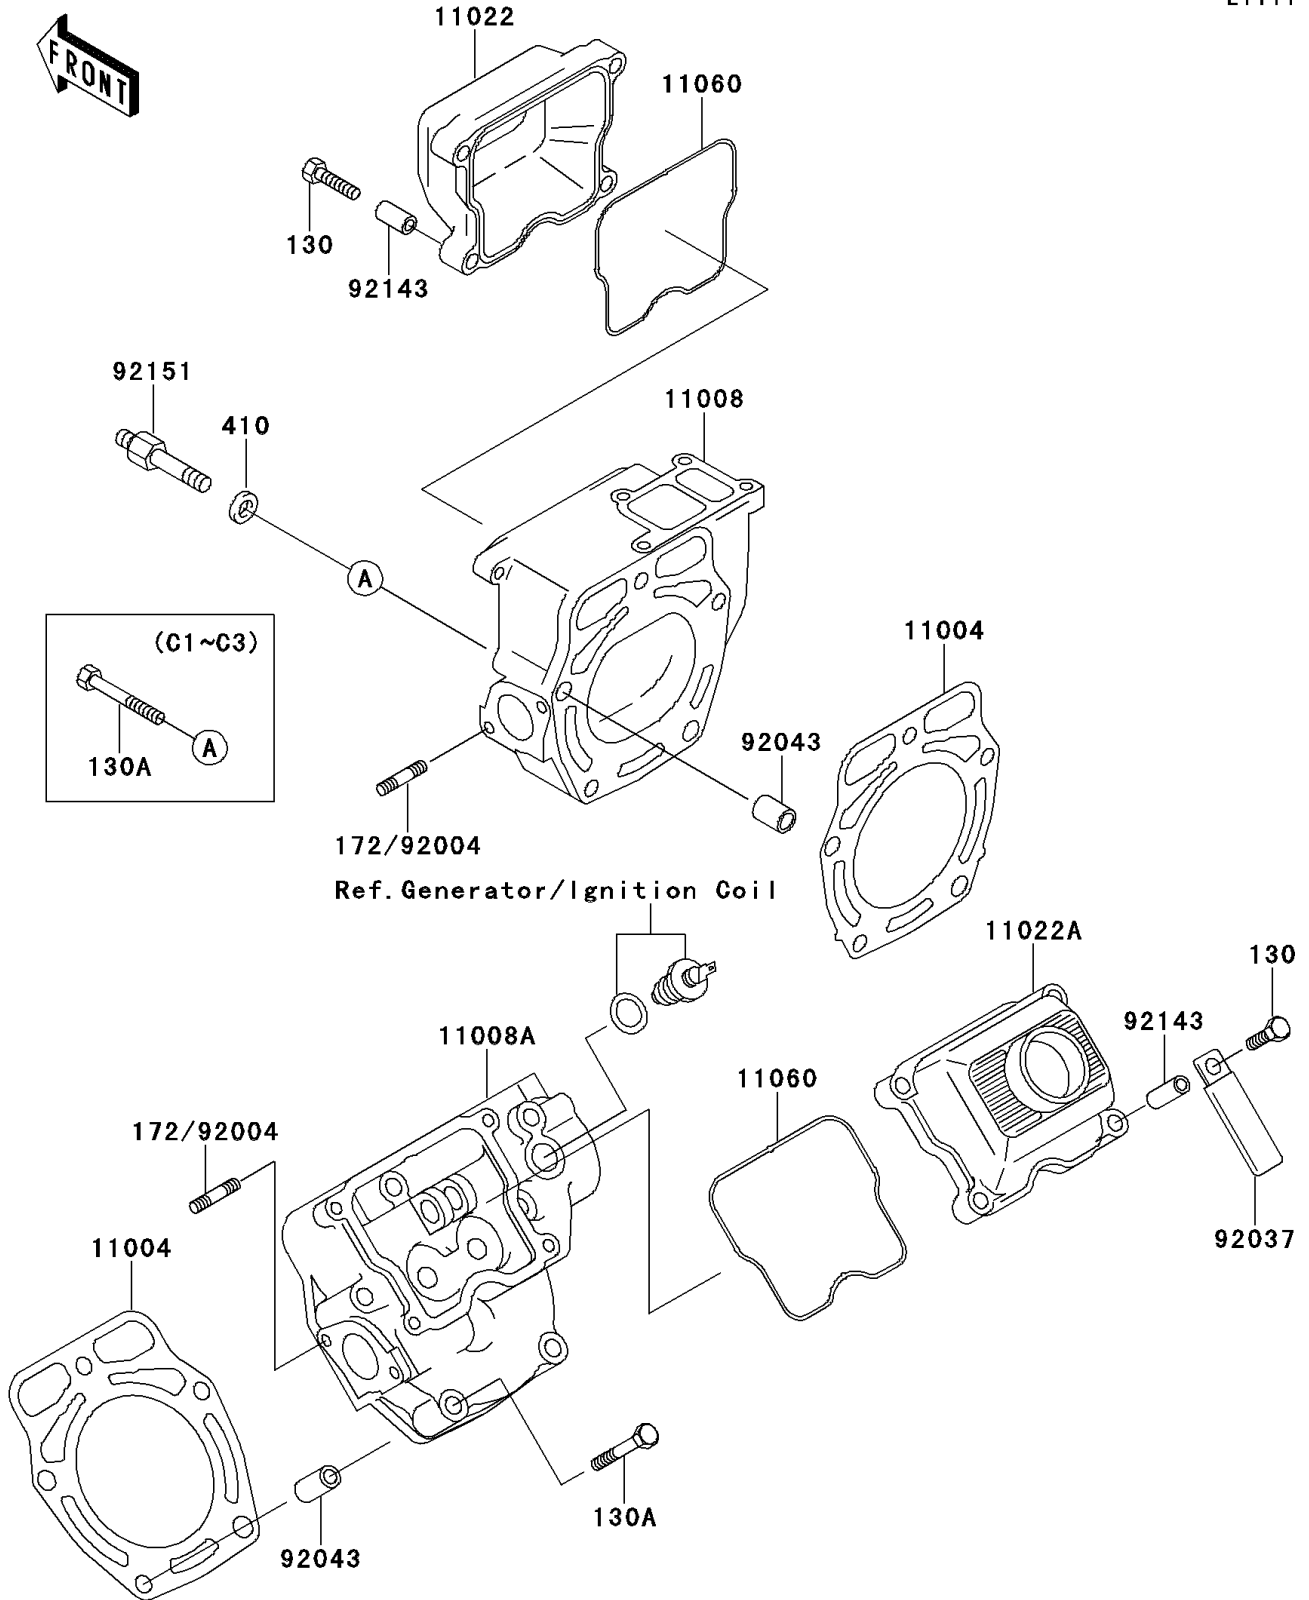

Mule 2500

PARTS DIAGRAM

Cylinder Head

E1111

Mule 2500

PARTS LIST

Cylinder Head

ITEM NAME

PART NUMBER

QUANTITY
