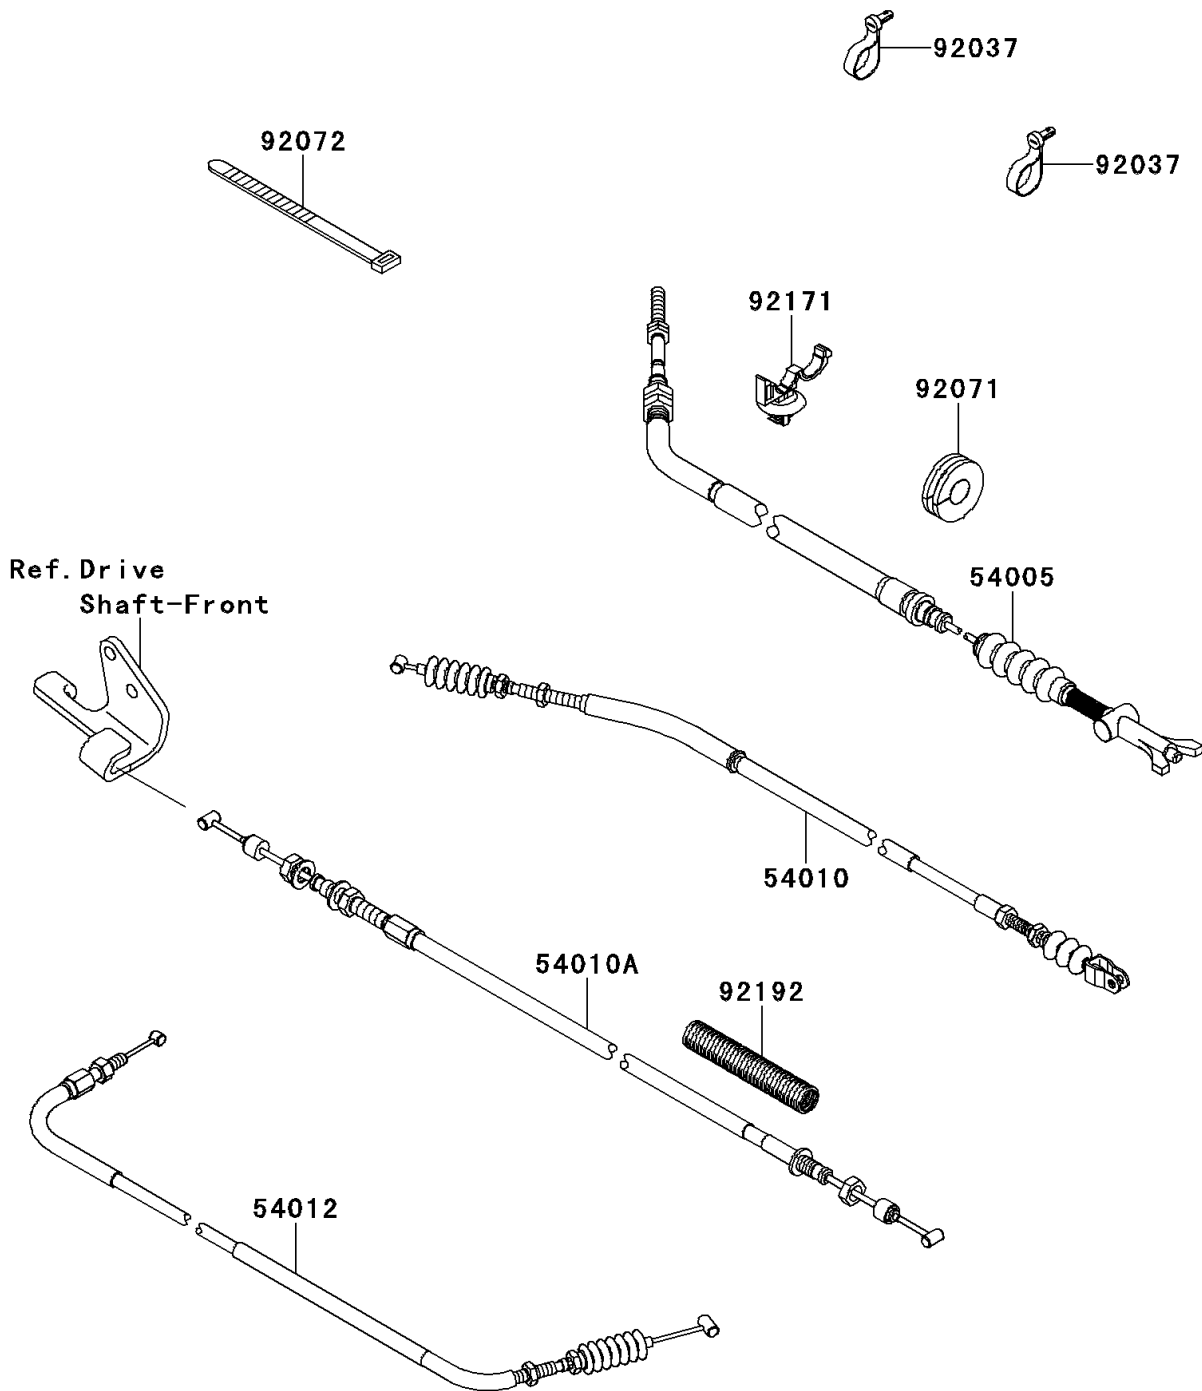

## PARTS DIAGRAM

### Cables

F2540

## PARTS LIST

### Cables

ITEM NAME	PART NUMBER	QUANTITY
CABLE-BRAKE,PARKING (Ref # 54005)	54005-0030	1
CABLE,2/4WD (Ref # 54010)	54010-0093	1
CABLE,FRONT DIFF LOCK (Ref # 54010A)	54010-0112	1
CABLE-THROTTLE (Ref # 54012)	54012-0262	1
CLAMP,SPEED,L=58 (Ref # 92037)	92037-1163	2
GROMMET (Ref # 92071)	92071-0029	1
BAND,L=149 (Ref # 92072)	92072-031	1
CLAMP (Ref # 92171)	92171-0453	2
TUBE,CORRUGATED,L=80 (Ref # 92192)	92192-0673	1