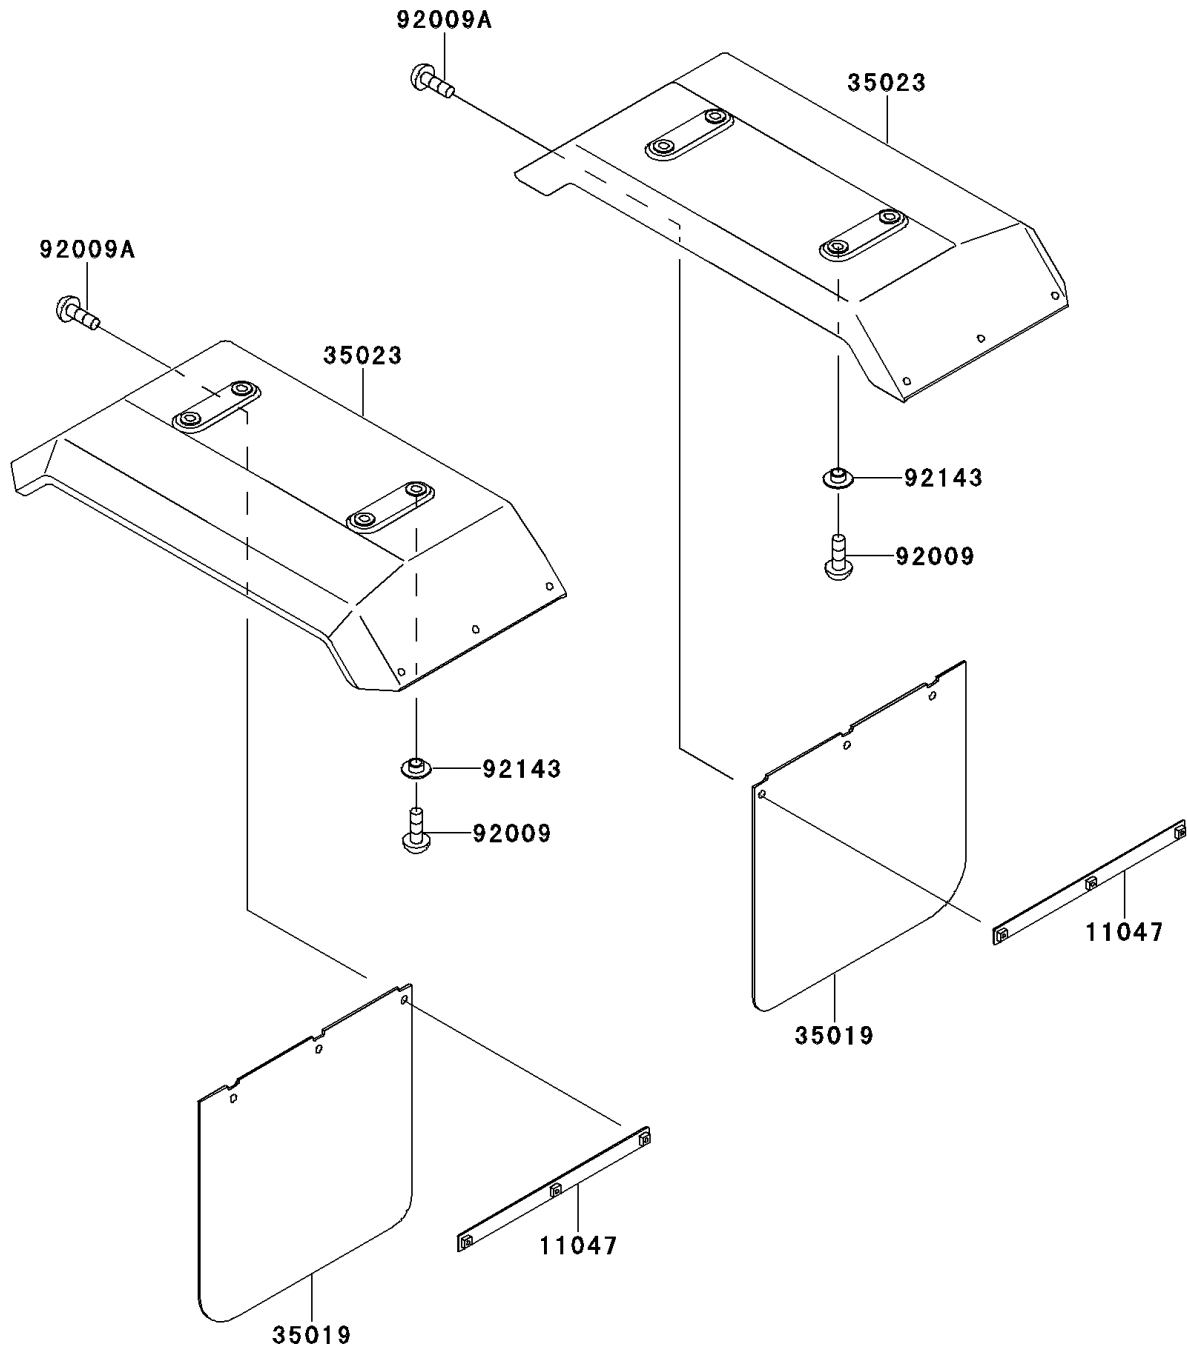

Mule 2520 Turf

PARTS DIAGRAM

Accessory(Rear Fender)

F2910A

Mule 2520 Turf

PARTS LIST

Accessory(Rear Fender)

ITEM NAME	PART NUMBER	QUANTITY
BRACKET,REAR FLAP (Ref # 11047)	11047-1172	2
FLAP,REAR FENDER (Ref # 35019)	35019-1244	2
FENDER-REAR (Ref # 35023)	35023-1298	2
SCREW (Ref # 92009)	92009-1166	8
SCREW,6X14 (Ref # 92009A)	92009-1288	6
COLLAR,L=5 (Ref # 92143)	92143-1087	8