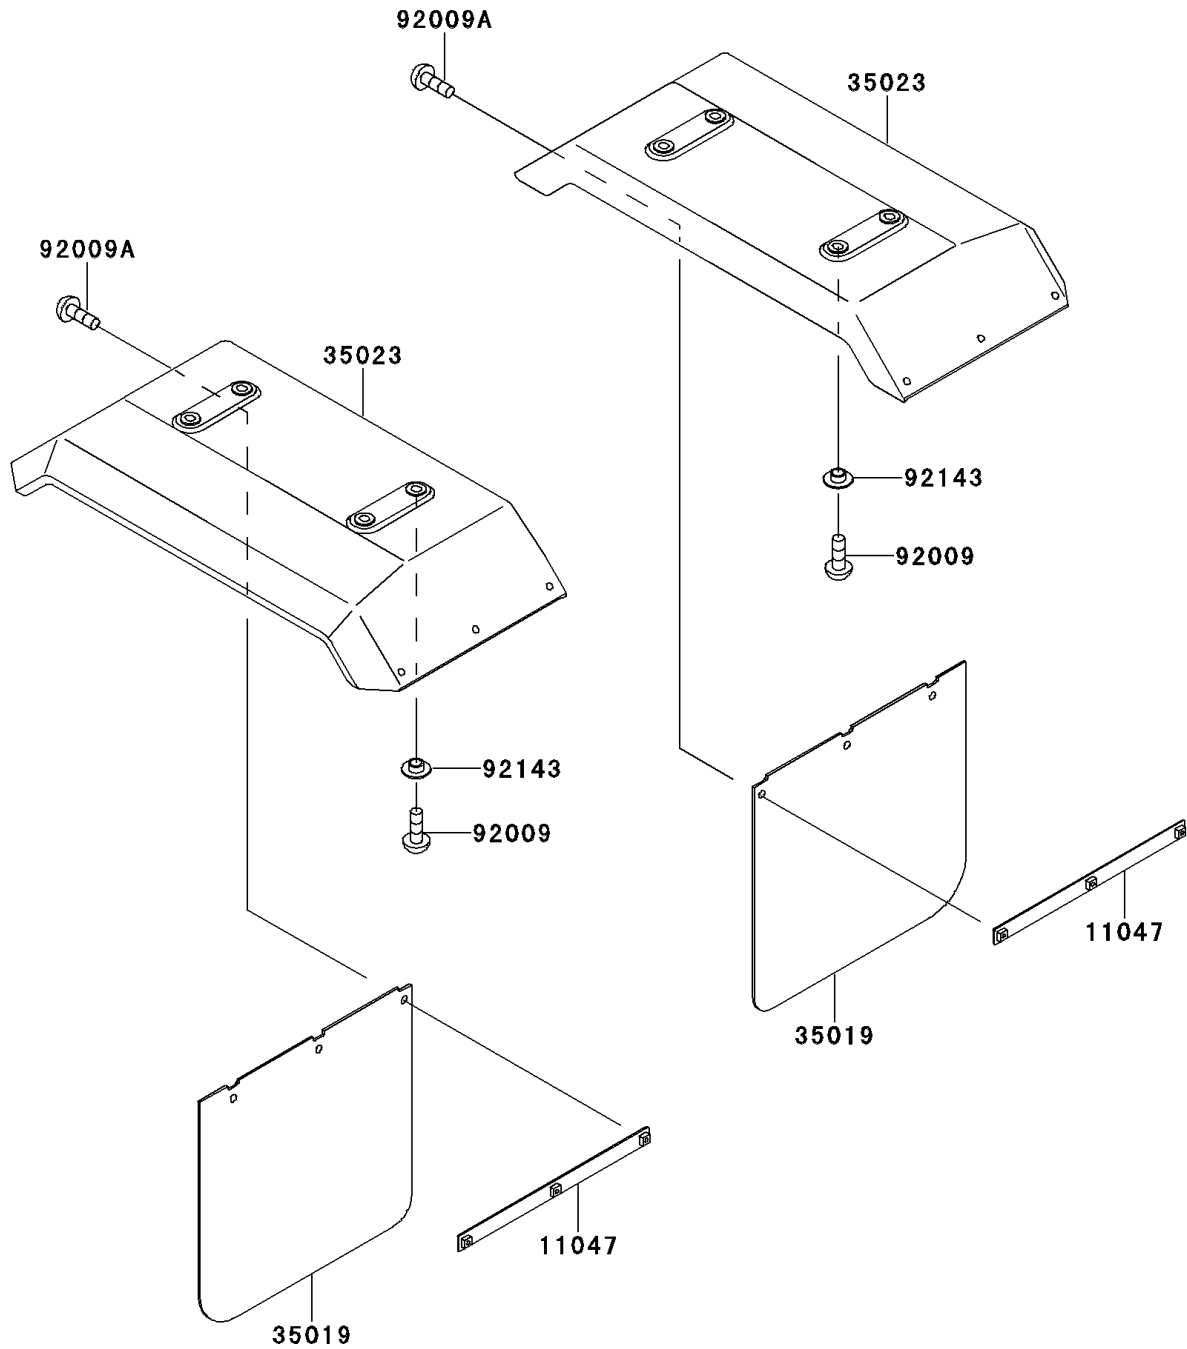

Mule 2520 Turf

PARTS DIAGRAM

Accessory(Rear Fender)

F2910A

Mule 2520 Turf

PARTS LIST

Accessory(Rear Fender)

ITEM NAME

PART NUMBER

QUANTITY
