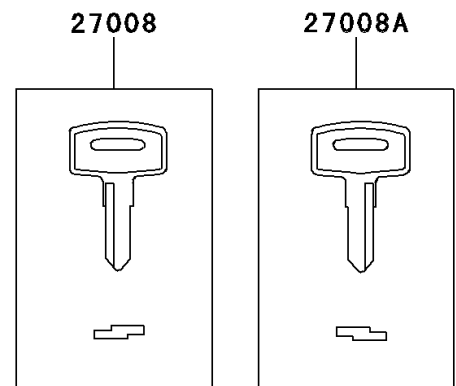

Mule 2520 Turf

PARTS DIAGRAM

Headlight(s)/Ignition Switch

F2711

Mule 2520 Turf

PARTS LIST

Headlight(s)/Ignition Switch

ITEM NAME

PART NUMBER

QUANTITY
