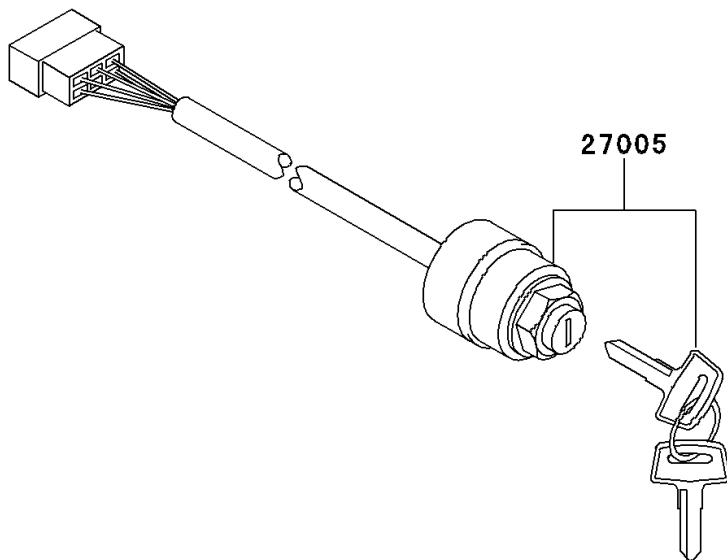

Mule 2520 Turf

PARTS DIAGRAM

Headlight(s)/Ignition Switch

F2711

Mule 2520 Turf

PARTS LIST

Headlight(s)/Ignition Switch

ITEM NAME

PART NUMBER

QUANTITY
