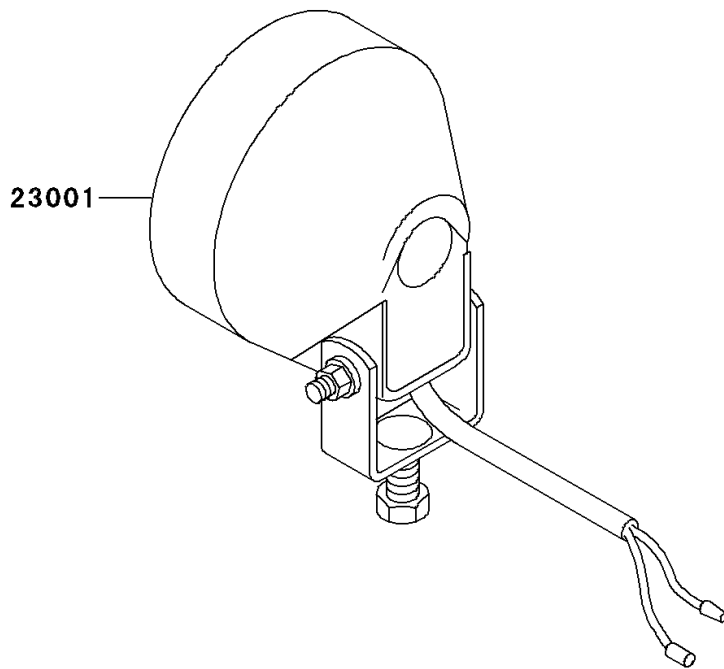

Mule 2520 Turf

PARTS DIAGRAM

Headlight(s)/Ignition Switch

F2711

Mule 2520 Turf

PARTS LIST

Headlight(s)/Ignition Switch

ITEM NAME

PART NUMBER

QUANTITY
