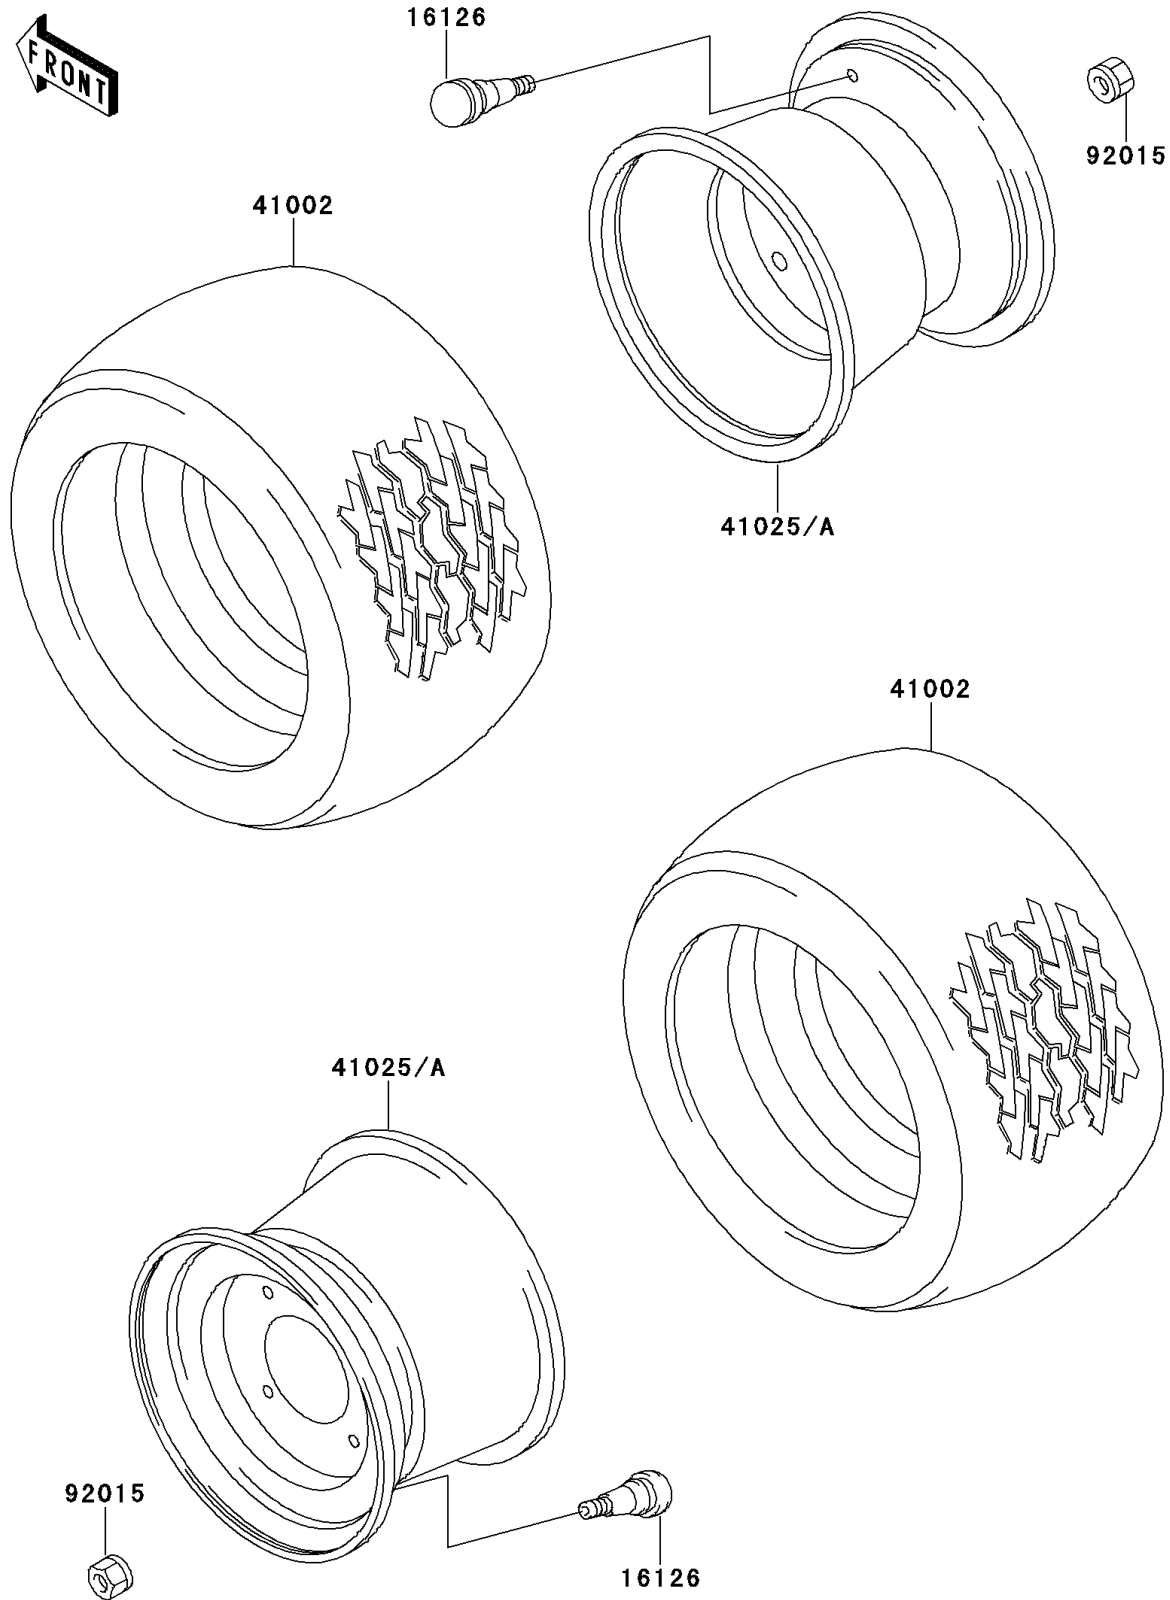

Mule 2520 Turf

PARTS DIAGRAM

Wheels/Tires

F2210

Mule 2520 Turf

PARTS LIST

Wheels/Tires

ITEM NAME	PART NUMBER	QUANTITY
VALVE (Ref # 16126)	16126-4001	4
TIRE,20X10.00-10NHS(GOODYEAR) (Ref # 41002)	41002-1756	4
RIM,10X8.5,F.SILVER (Ref # 41025)	41025-1236-5A	4
NUT (Ref # 92015)	92015-1706	16