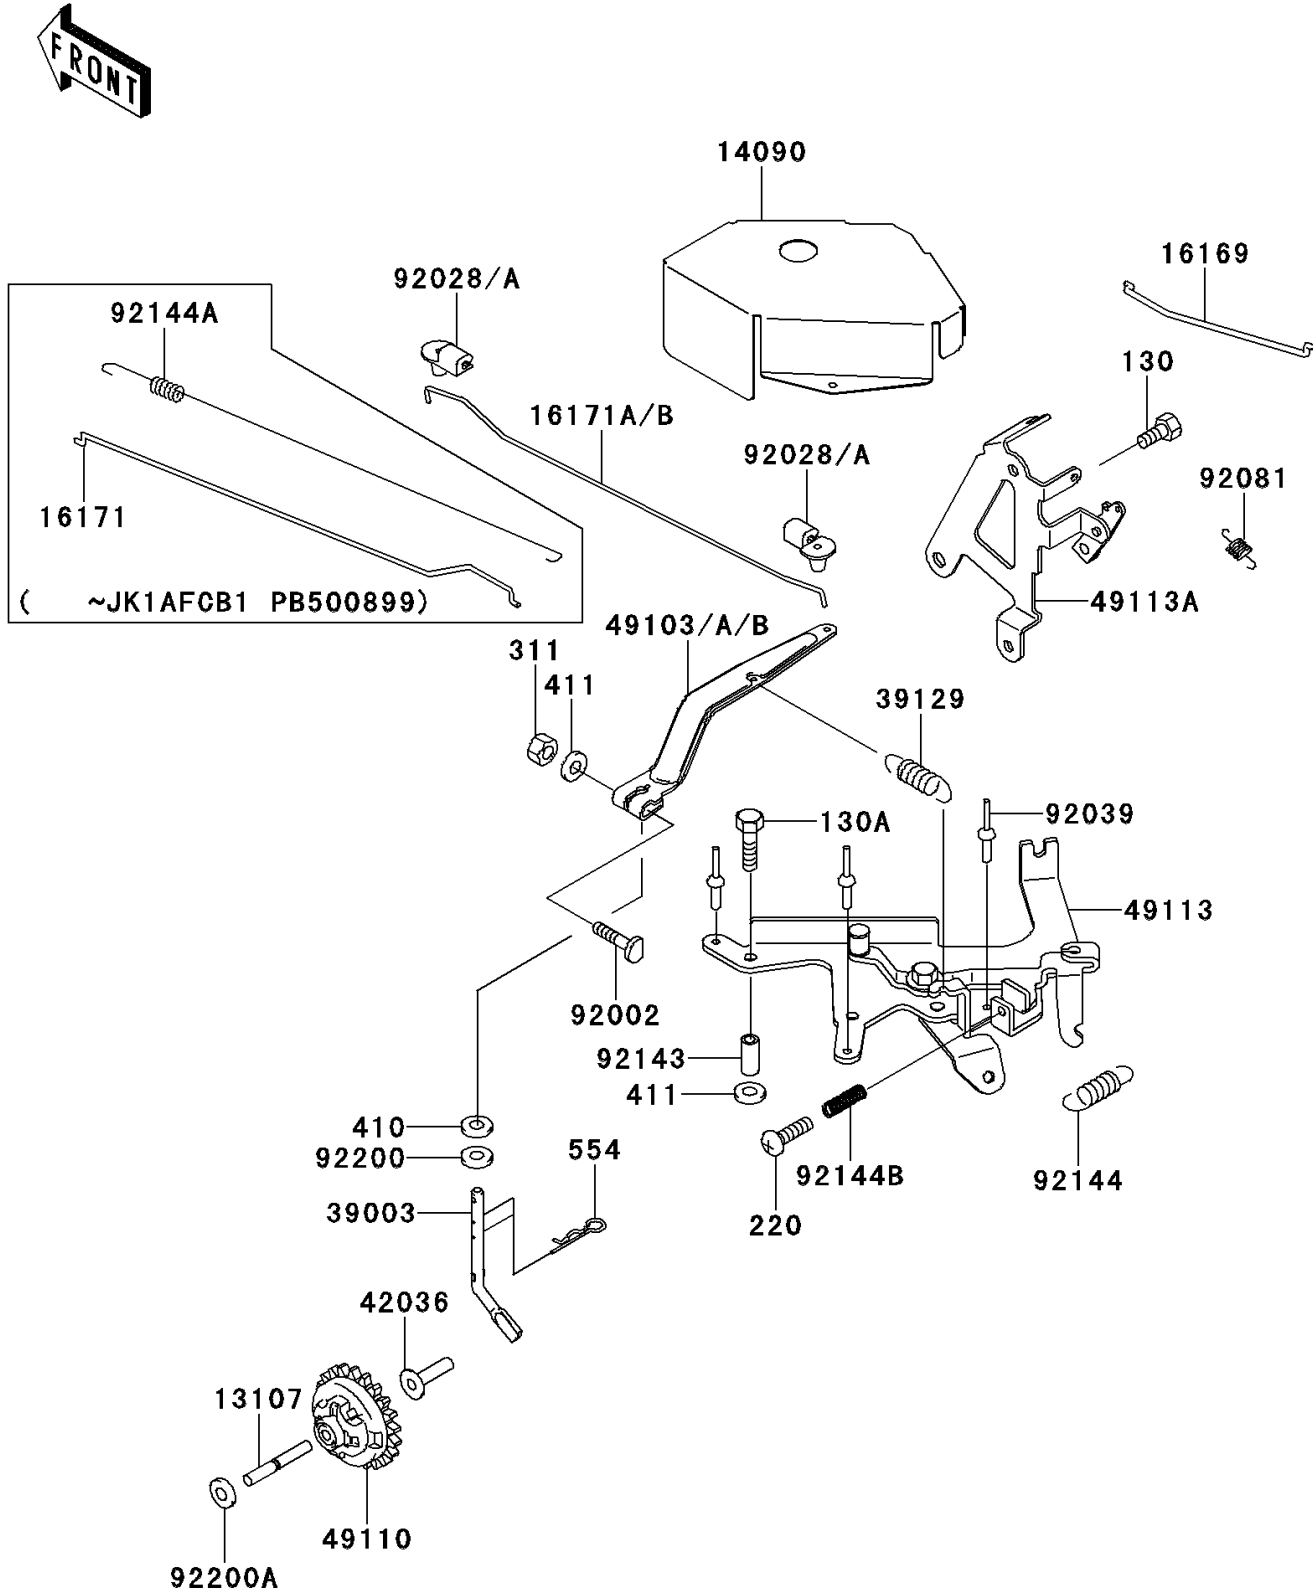

Mule 2520 Turf

PARTS DIAGRAM

Control

E7110

Mule 2520 Turf

PARTS LIST

Control

ITEM NAME	PART NUMBER	QUANTITY
BOLT-FLANGED,8X16 (Ref # 130)	130B0816	1
BOLT-FLANGED,6X55 (Ref # 130A)	130G0655	2
SCREW-PAN-CROS (Ref # 220)	220B0522	1
NUT-HEX,6MM (Ref # 311)	311B0600	1
WASHER-PLAIN-SMALL,6MM (Ref # 410)	410B0600	1
WASHER-PLAIN,6MM (Ref # 411)	411B0600	3
PIN-SNAP (Ref # 554)	554A0600	2
SHAFT (Ref # 13107)	13107-2235	1
COVER,CONTROL PANEL (Ref # 14090)	14090-1335	1
LINK-CHOKE (Ref # 16169)	16169-2113	1
LINK,GOVERNOR (Ref # 16171A)	16171-1059	1
ARM-PIVOT,GOVERNOR (Ref # 39003)	39003-1053	1
SPRING-GOVERNOR (Ref # 39129)	39129-1012	1
SLEEVE (Ref # 42036)	42036-2060	1
ARM-GOVERNOR (Ref # 49103A)	49103-1055	1
GOVERNOR-ASSY (Ref # 49110)	49110-1081	1
PANEL-COMP-CONTROL (Ref # 49113)	49113-1056	1
PANEL-COMP-CONTROL (Ref # 49113A)	49113-2143	1
BOLT,6X28 (Ref # 92002)	92002-2269	1
BUSHING,GOVERNOR (Ref # 92028)	92028-2156	2
RIVET,BLIND,4.0X9.2 (Ref # 92039)	92039-1163	3
SPRING,BRAKE LEVER RETURN (Ref # 92081)	92081-1922	1
COLLAR,6.8X10X42 (Ref # 92143)	92143-1072	2
SPRING,CONTROL (Ref # 92144)	92144-1410	1
SPRING (Ref # 92144B)	92144-2266	1
WASHER,6.5X11.5X2.0 (Ref # 92200)	92200-2029	1
WASHER,6.2X20X0.5 (Ref # 92200A)	92200-2036	1