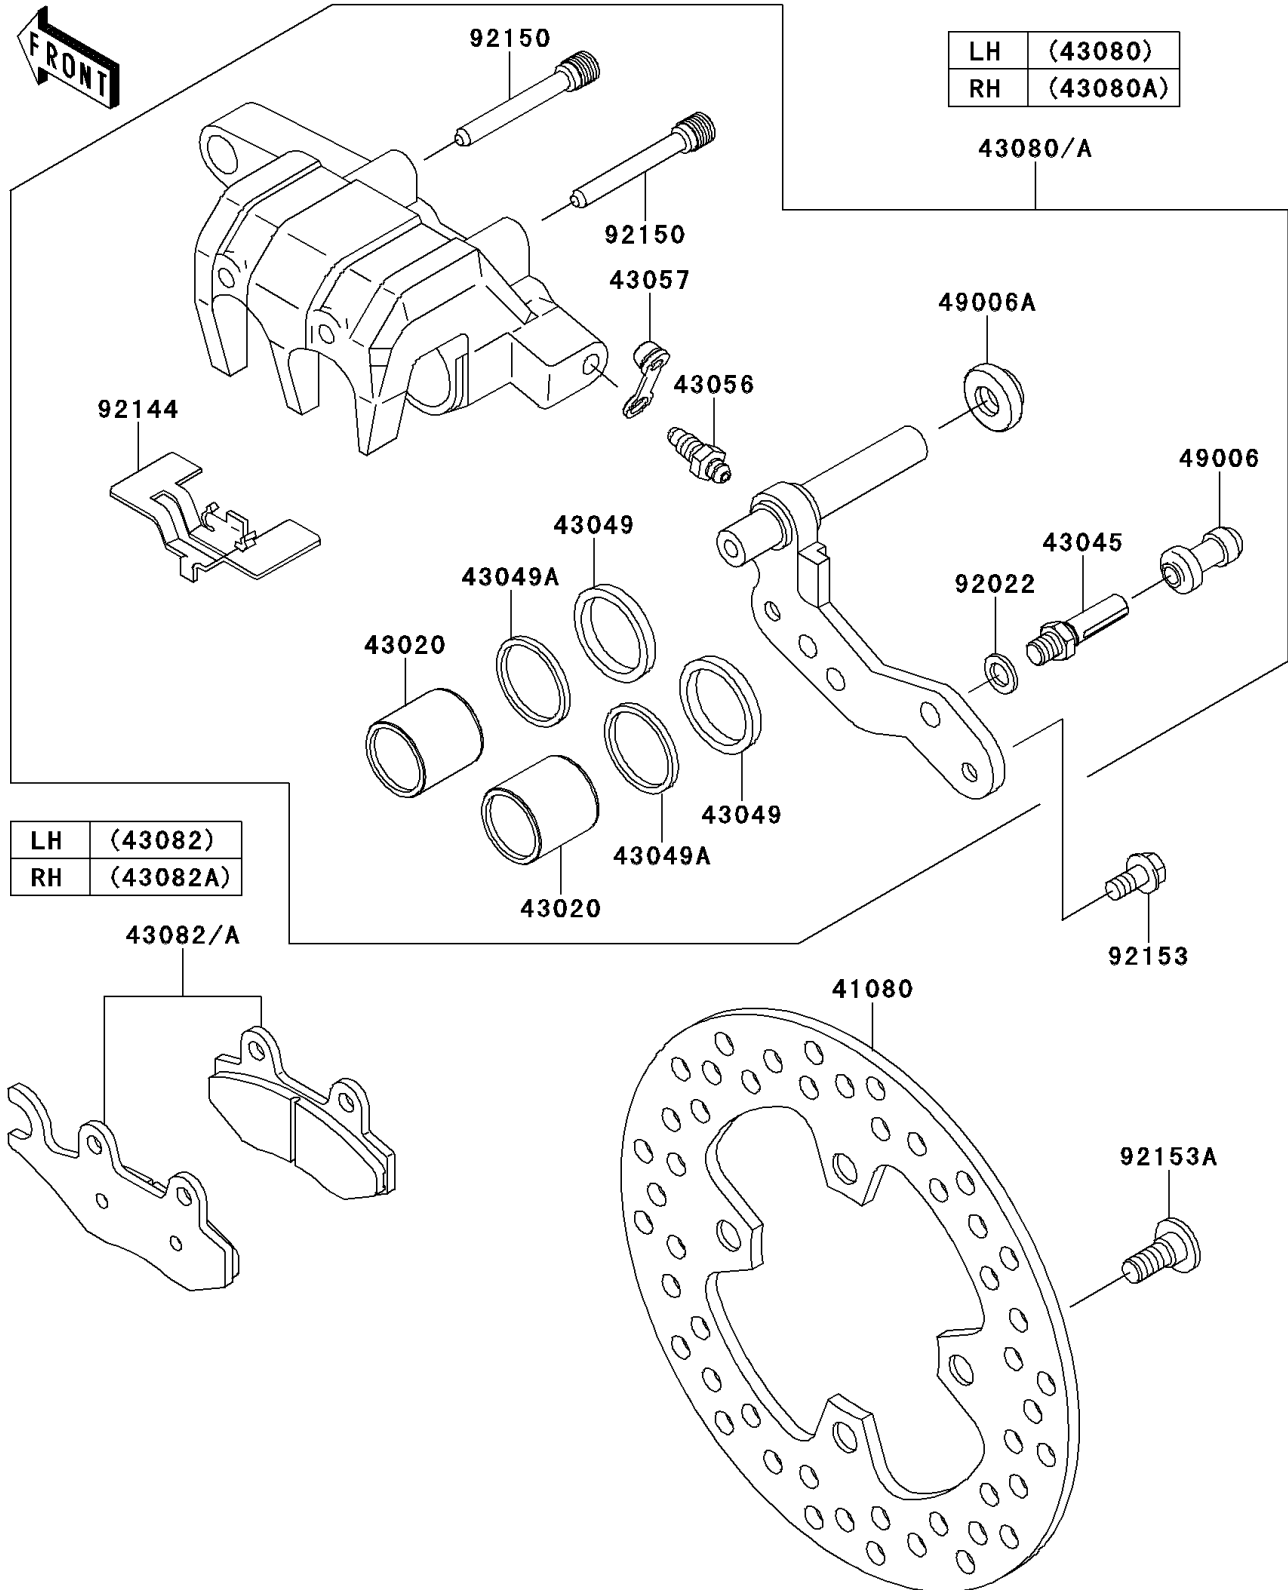

2010 Teryx[®] 750 FI 4x4

PARTS DIAGRAM

Front Brake

F2292

2010 Teryx[®] 750 FI 4x4

PARTS LIST

Front Brake

ITEM NAME

PART NUMBER

QUANTITY
