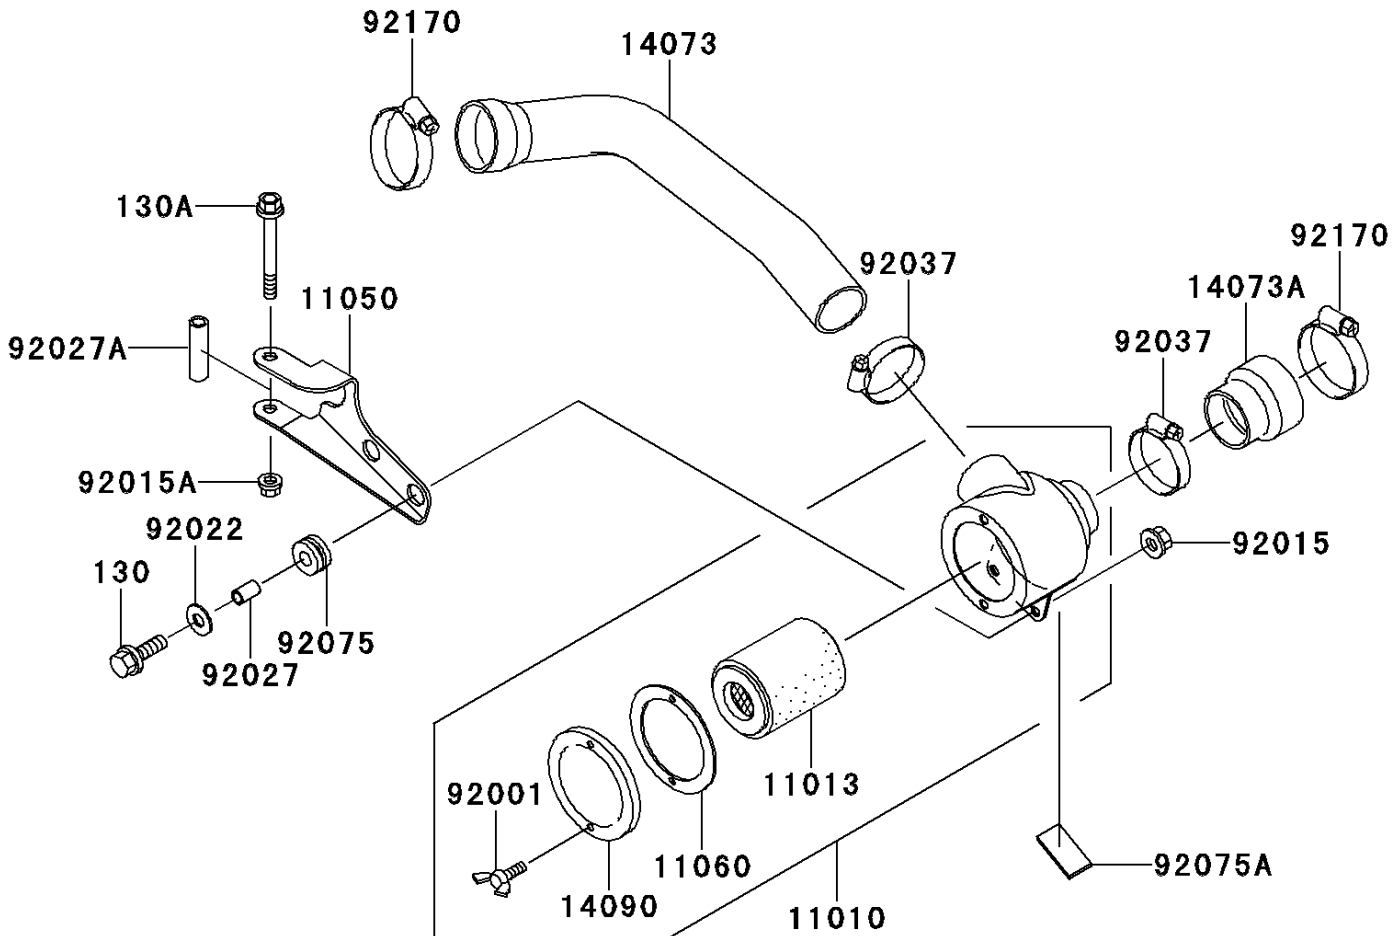

Mule 2520 Turf

PARTS DIAGRAM

Air Cleaner-bel Con