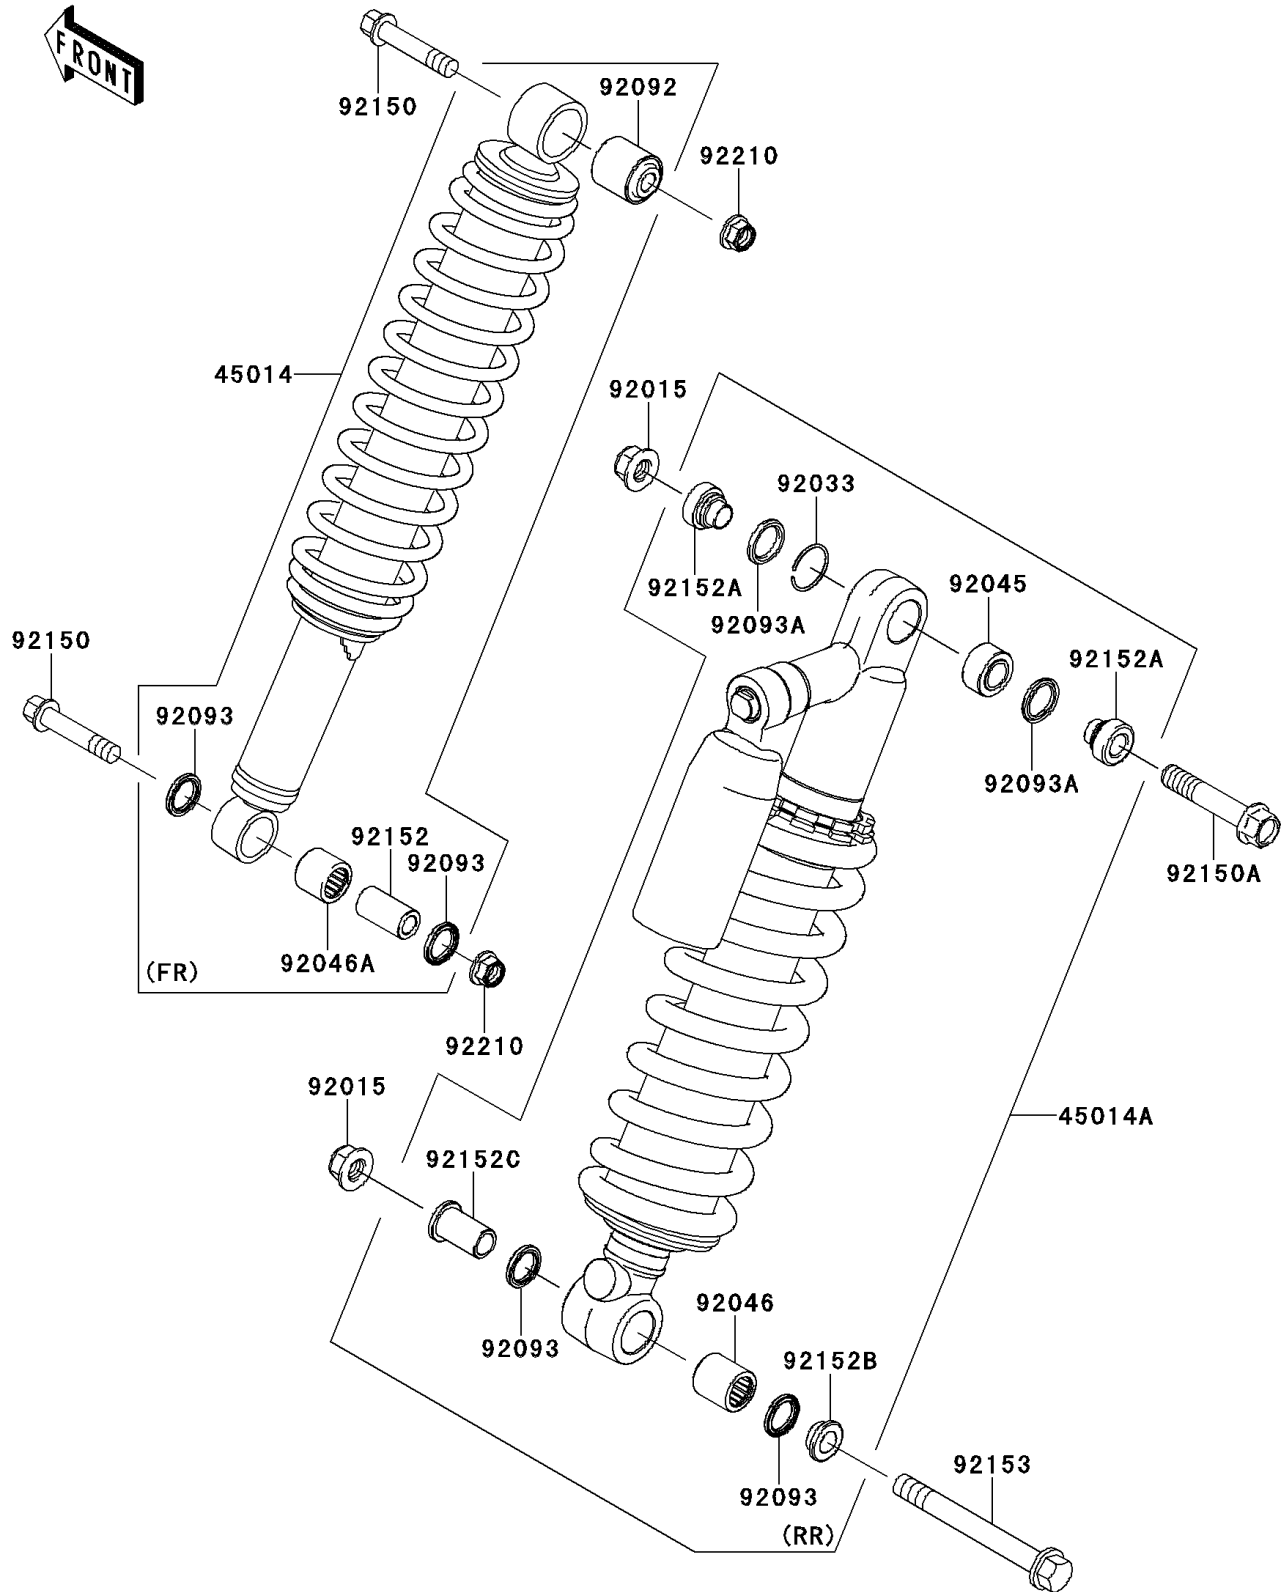

## PARTS DIAGRAM

### Shock Absorber(s)

F2280

## PARTS LIST

### Shock Absorber(s)

ITEM NAME	PART NUMBER	QUANTITY
SHOCKABSORBER,FR,BLACK (Ref # 45014)	45014-0232-17D	2
SHOCKABSORBER,RR,BLACK (Ref # 45014A)	45014-0262-17D	2
NUT,LOCK,FLANGED,12MM (Ref # 92015)	92015-1433	4
RING-SNAP (Ref # 92033)	92033-0054	2
BEARING-BALL (Ref # 92045)	92045-0120	2
BEARING-NEEDLE (Ref # 92046)	92046-0031	2
BEARING-NEEDLE (Ref # 92046A)	92046-0032	2
BUSHING-RUBBER (Ref # 92092)	92092-0014	2
SEAL (Ref # 92093)	92093-0124	8
SEAL (Ref # 92093A)	92093-0125	4
BOLT,FLANGED,10X50 (Ref # 92150)	92150-1125	4
BOLT,FLANGED,12X63 (Ref # 92150A)	92150-1258	2
COLLAR (Ref # 92152)	92152-0635	2
COLLAR (Ref # 92152A)	92152-0637	4
COLLAR (Ref # 92152B)	92152-0681	2
COLLAR (Ref # 92152C)	92152-0682	2
BOLT,FRANGED,12X108 (Ref # 92153)	92153-1741	2
NUT,LOCK,FLANGED,10MM (Ref # 92210)	92210-1080	4