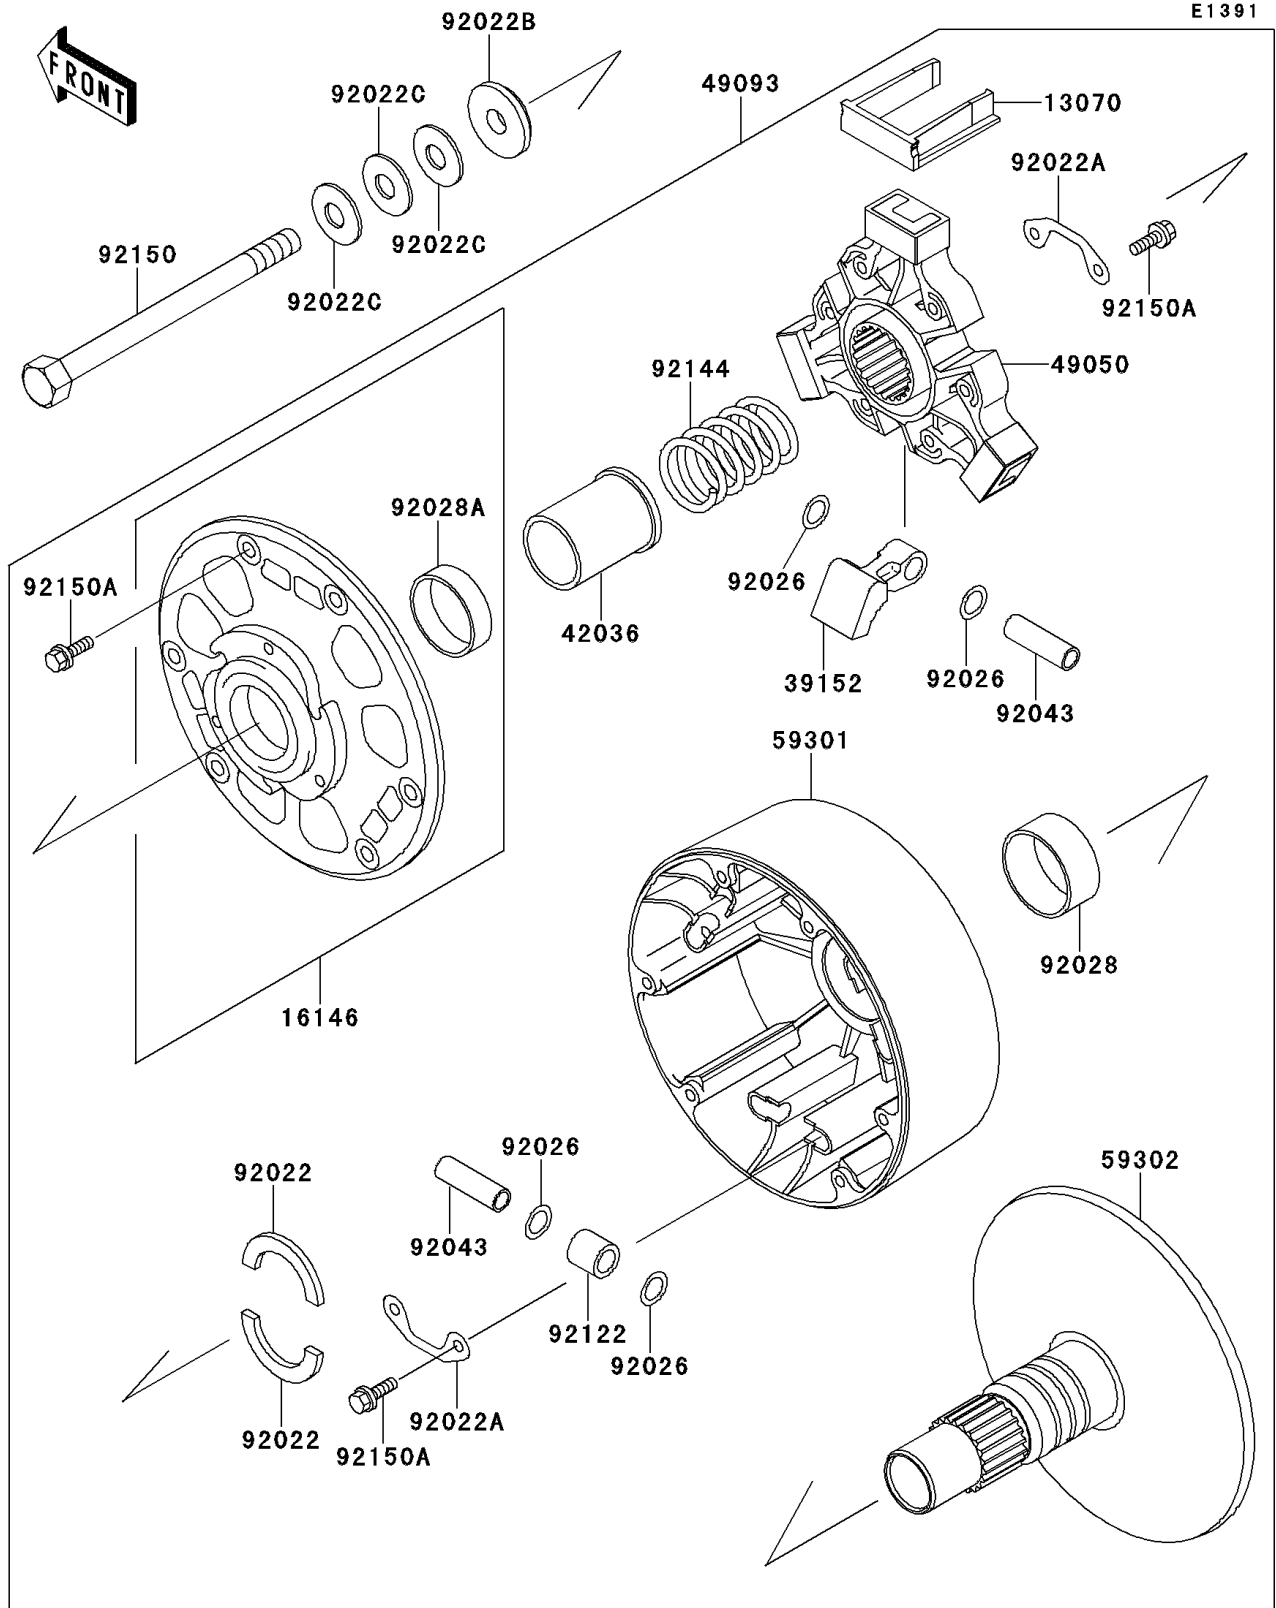

Mule 2520 Turf

PARTS DIAGRAM

Drive Converter

Mule 2520 Turf

PARTS LIST

Drive Converter

ITEM NAME	PART NUMBER	QUANTITY
GUIDE (Ref # 13070)	13070-1185	3
COVER-ASSY (Ref # 16146)	16146-1088	1
WEIGHT-RAMP (Ref # 39152)	39152-1051	3
SLEEVE (Ref # 42036)	42036-1221	1
SPIDER (Ref # 49050)	49050-1053	1
CONVERTER-ASSY-DRIVE (Ref # 49093)	49093-1052	1
SHEAVE-MOVABLE (Ref # 59301)	59301-1058	1
SHEAVE-COMP (Ref # 59302)	59302-1055	1
WASHER,SPLIT (Ref # 92022)	92022-1897	2
WASHER (Ref # 92022A)	92022-1899	6
WASHER,SLEEVE (Ref # 92022B)	92022-1900	1
WASHER,SPECIAL CONICAL (Ref # 92022C)	92022-1901	3
SPACER,10X16X0.8 (Ref # 92026)	92026-1304	12
BUSHING,43X47X20 (Ref # 92028)	92028-1508	1
BUSHING,40X44X12 (Ref # 92028A)	92028-1511	1
PIN,6.5X10X38 (Ref # 92043)	92043-1370	6
ROLLER (Ref # 92122)	92122-1152	3
SPRING,DRIVE (Ref # 92144)	92144-1196	1
BOLT,12X163.5 (Ref # 92150)	92150-1008	1
BOLT,6X20 (Ref # 92150A)	92150-1014	18