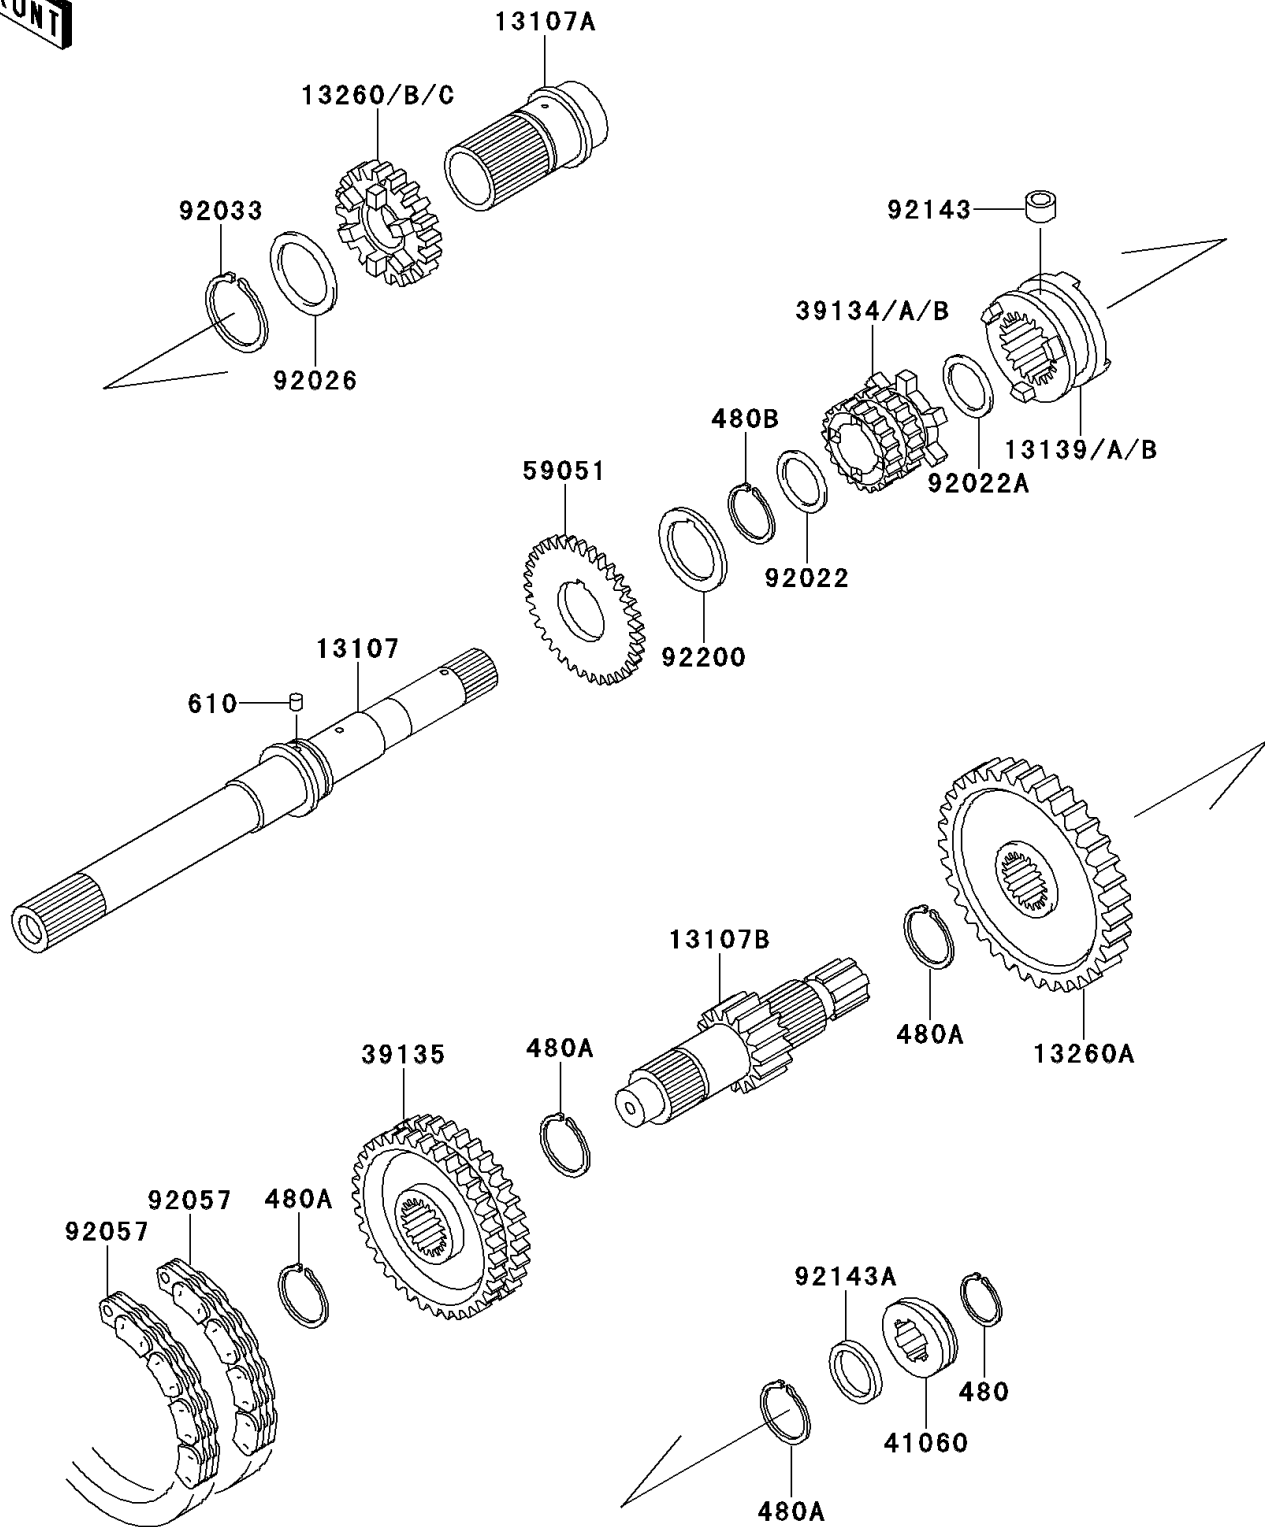

Mule 2520 Turf

PARTS DIAGRAM

Transmission

E1361

Mule 2520 Turf

PARTS LIST

Transmission

ITEM NAME	PART NUMBER	QUANTITY
CIRCLIP-TYPE-C,25MM (Ref # 480)	480J2500	1
CIRCLIP-TYPE-C,30MM (Ref # 480A)	480J3000	4
CIRCLIP-TYPE-C,32MM (Ref # 480B)	480J3200	1
ROLLER (Ref # 610)	610A0505	1
SHAFT,INPUT (Ref # 13107)	13107-1314	1
SHAFT,INPUT OUTER (Ref # 13107A)	13107-1315	1
SHAFT,OUTPUT,15T (Ref # 13107B)	13107-1316	1
SHIFTER,FR/RR (Ref # 13139A)	13139-1072	1
GEAR,OUTPUT REVERSE,51T (Ref # 13260A)	13260-1288	1
GEAR,INPUT 28T (Ref # 13260B)	13260-1462	1
SPROCKET-DRIVE,20T (Ref # 39134A)	39134-1055	1
SPROCKET-DRIVEN,41T (Ref # 39135)	39135-1055	1
GEAR-METER SCREW (Ref # 41060)	41060-1147	1
GEAR-SPUR (Ref # 59051)	59051-2097	1
WASHER,25.3X33X1 (Ref # 92022)	92022-1109	1
WASHER,22.3X33X1.0 (Ref # 92022A)	92022-1573	1
SPACER,35.3X44X0.5 (Ref # 92026)	92026-1375	1
RING-SNAP (Ref # 92033)	92033-1269	1
CHAIN,REVERSE,81RH2520,54L (Ref # 92057)	92057-1364	2
COLLAR,8X14X10.5 (Ref # 92143)	92143-1497	1
COLLAR,25X32X4.5 (Ref # 92143A)	92143-1597	1
WASHER,GOVERNOR GEAR (Ref # 92200)	92200-1155	1