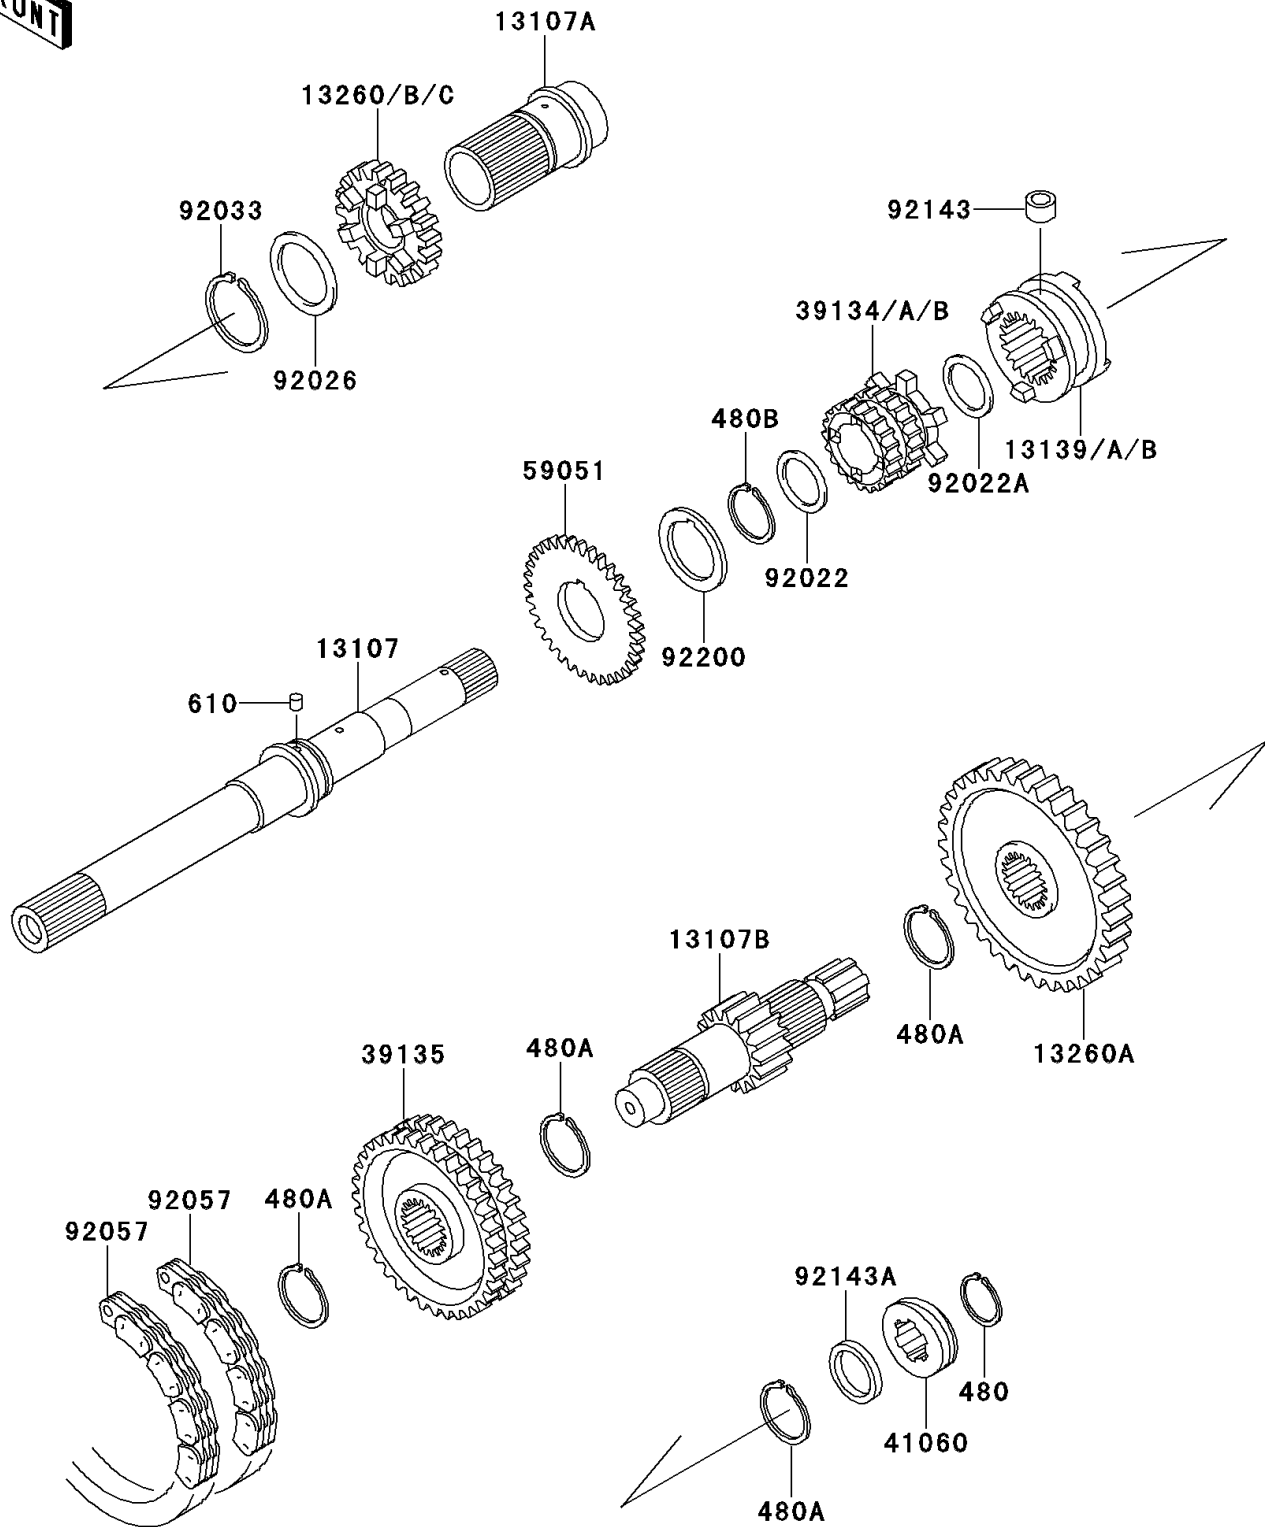

## PARTS DIAGRAM

### Transmission

E1361

## PARTS LIST

### Transmission

ITEM NAME	PART NUMBER	QUANTITY
CIRCLIP-TYPE-C,25MM (Ref # 480)	480J2500	1
CIRCLIP-TYPE-C,30MM (Ref # 480A)	480J3000	4
CIRCLIP-TYPE-C,32MM (Ref # 480B)	480J3200	1
ROLLER (Ref # 610)	610A0505	1
SHAFT,INPUT (Ref # 13107)	13107-1314	1
SHAFT,INPUT OUTER (Ref # 13107A)	13107-1315	1
SHAFT,OUTPUT,15T (Ref # 13107B)	13107-1316	1
SHIFTER,FR/RR (Ref # 13139A)	13139-1072	1
GEAR,OUTPUT REVERSE,51T (Ref # 13260A)	13260-1288	1
GEAR,INPUT 28T (Ref # 13260B)	13260-1462	1
SPROCKET-DRIVE,20T (Ref # 39134A)	39134-1055	1
SPROCKET-DRIVEN,41T (Ref # 39135)	39135-1055	1
GEAR-METER SCREW (Ref # 41060)	41060-1147	1
GEAR-SPUR (Ref # 59051)	59051-2097	1
WASHER,25.3X33X1 (Ref # 92022)	92022-1109	1
WASHER,22.3X33X1.0 (Ref # 92022A)	92022-1573	1
SPACER,35.3X44X0.5 (Ref # 92026)	92026-1375	1
RING-SNAP (Ref # 92033)	92033-1269	1
CHAIN,REVERSE,81RH2520,54L (Ref # 92057)	92057-1364	2
COLLAR,8X14X10.5 (Ref # 92143)	92143-1497	1
COLLAR,25X32X4.5 (Ref # 92143A)	92143-1597	1
WASHER,GOVERNOR GEAR (Ref # 92200)	92200-1155	1