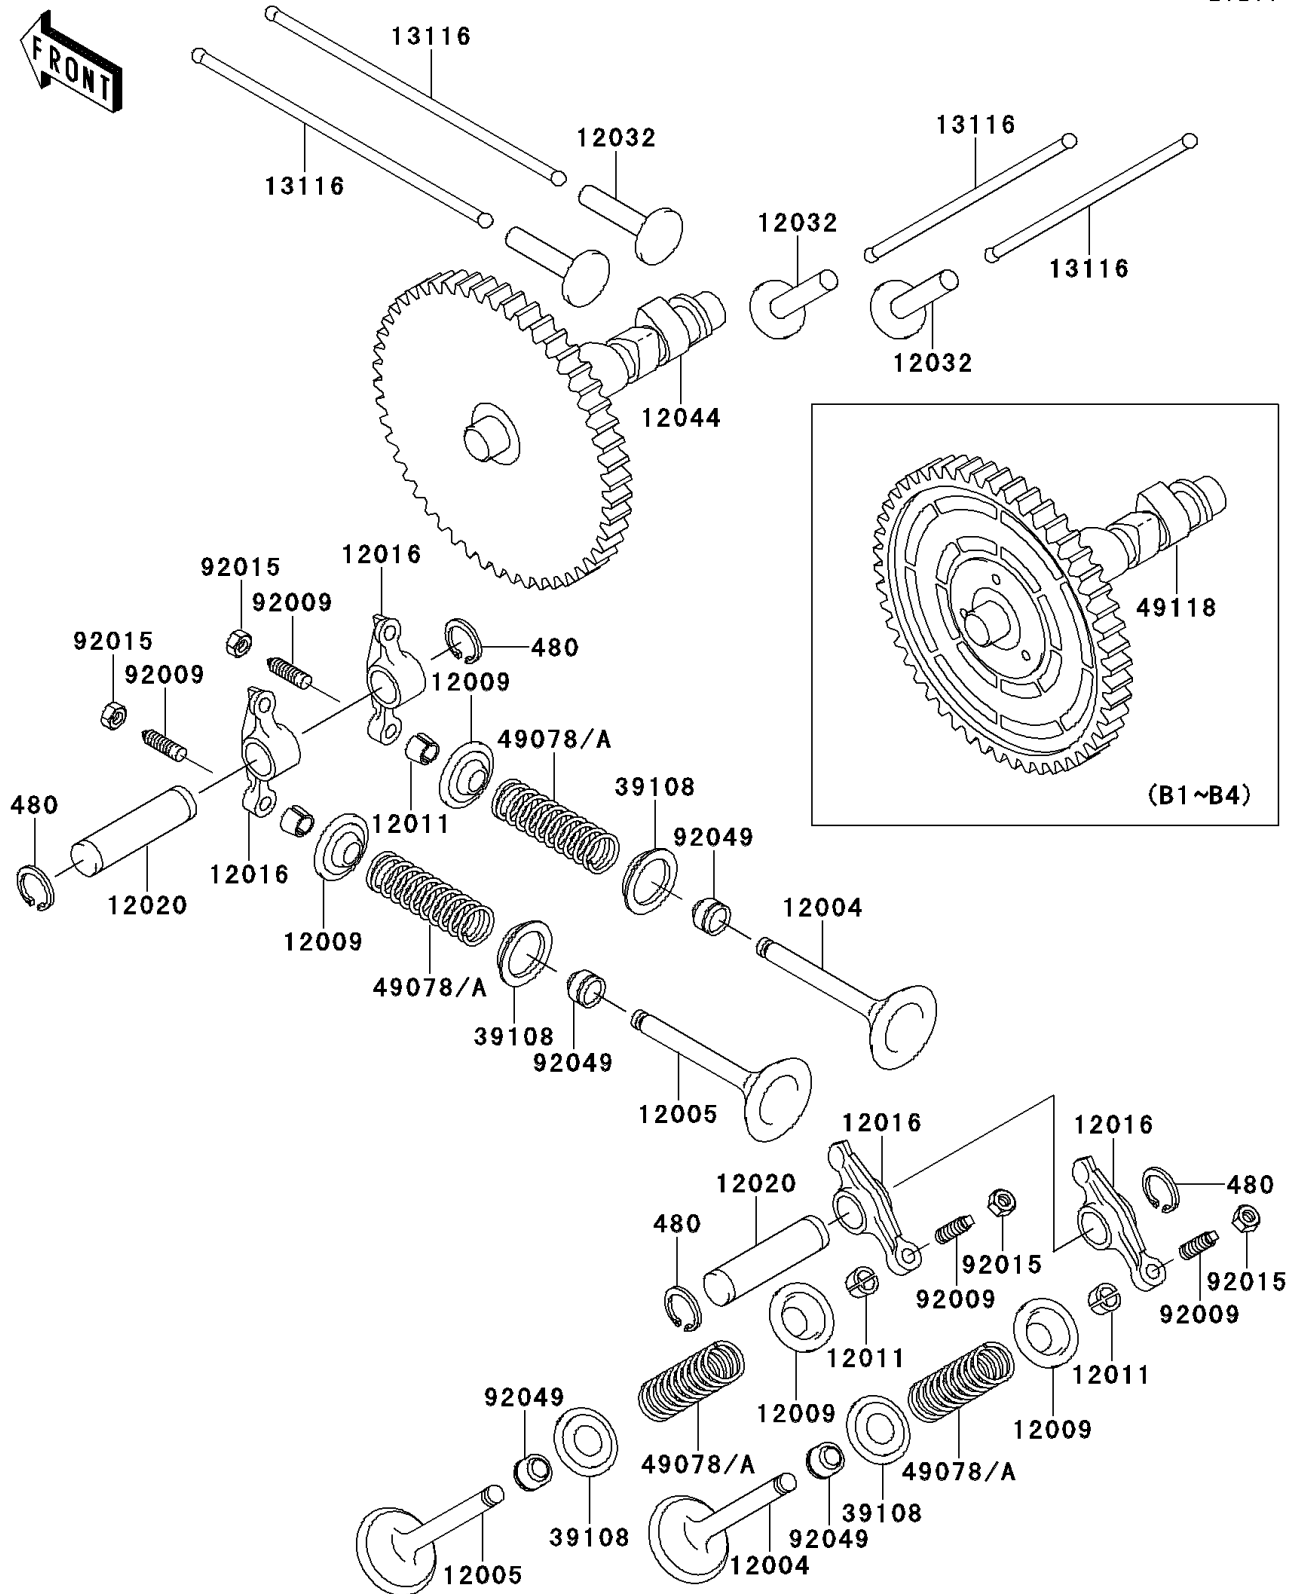

Mule 2520 Turf

PARTS DIAGRAM

Valve(s)/Camshaft(s)

E1211

Mule 2520 Turf

PARTS LIST

Valve(s)/Camshaft(s)

ITEM NAME	PART NUMBER	QUANTITY
CIRCLIP-TYPE-C,12MM (Ref # 480)	480J1200	4
VALVE-INTAKE (Ref # 12004)	12004-2104	2
VALVE-EXHAUST (Ref # 12005)	12005-2093	2
RETAINER-VALVE SPRING (Ref # 12009)	12009-2067	4
COLLET (Ref # 12011)	12011-2056	8
ARM-ROCKER (Ref # 12016)	12016-2056	4
SHAFT-ROCKER (Ref # 12020)	12020-2059	2
TAPPET (Ref # 12032)	12032-2064	4
CAMSHAFT-VALVE (Ref # 12044)	12044-2239	1
ROD-PUSH (Ref # 13116)	13116-2057	4
RETAINER-SPRING (Ref # 39108)	39108-2057	4
SPRING-ENGINE VALVE (Ref # 49078A)	49078-2082	4
SCREW,VALVE ADJUST (Ref # 92009)	92009-1109	4
NUT,VALVE ADJUST LOCK (Ref # 92015)	92015-1137	4
SEAL-OIL (Ref # 92049)	92049-2109	4