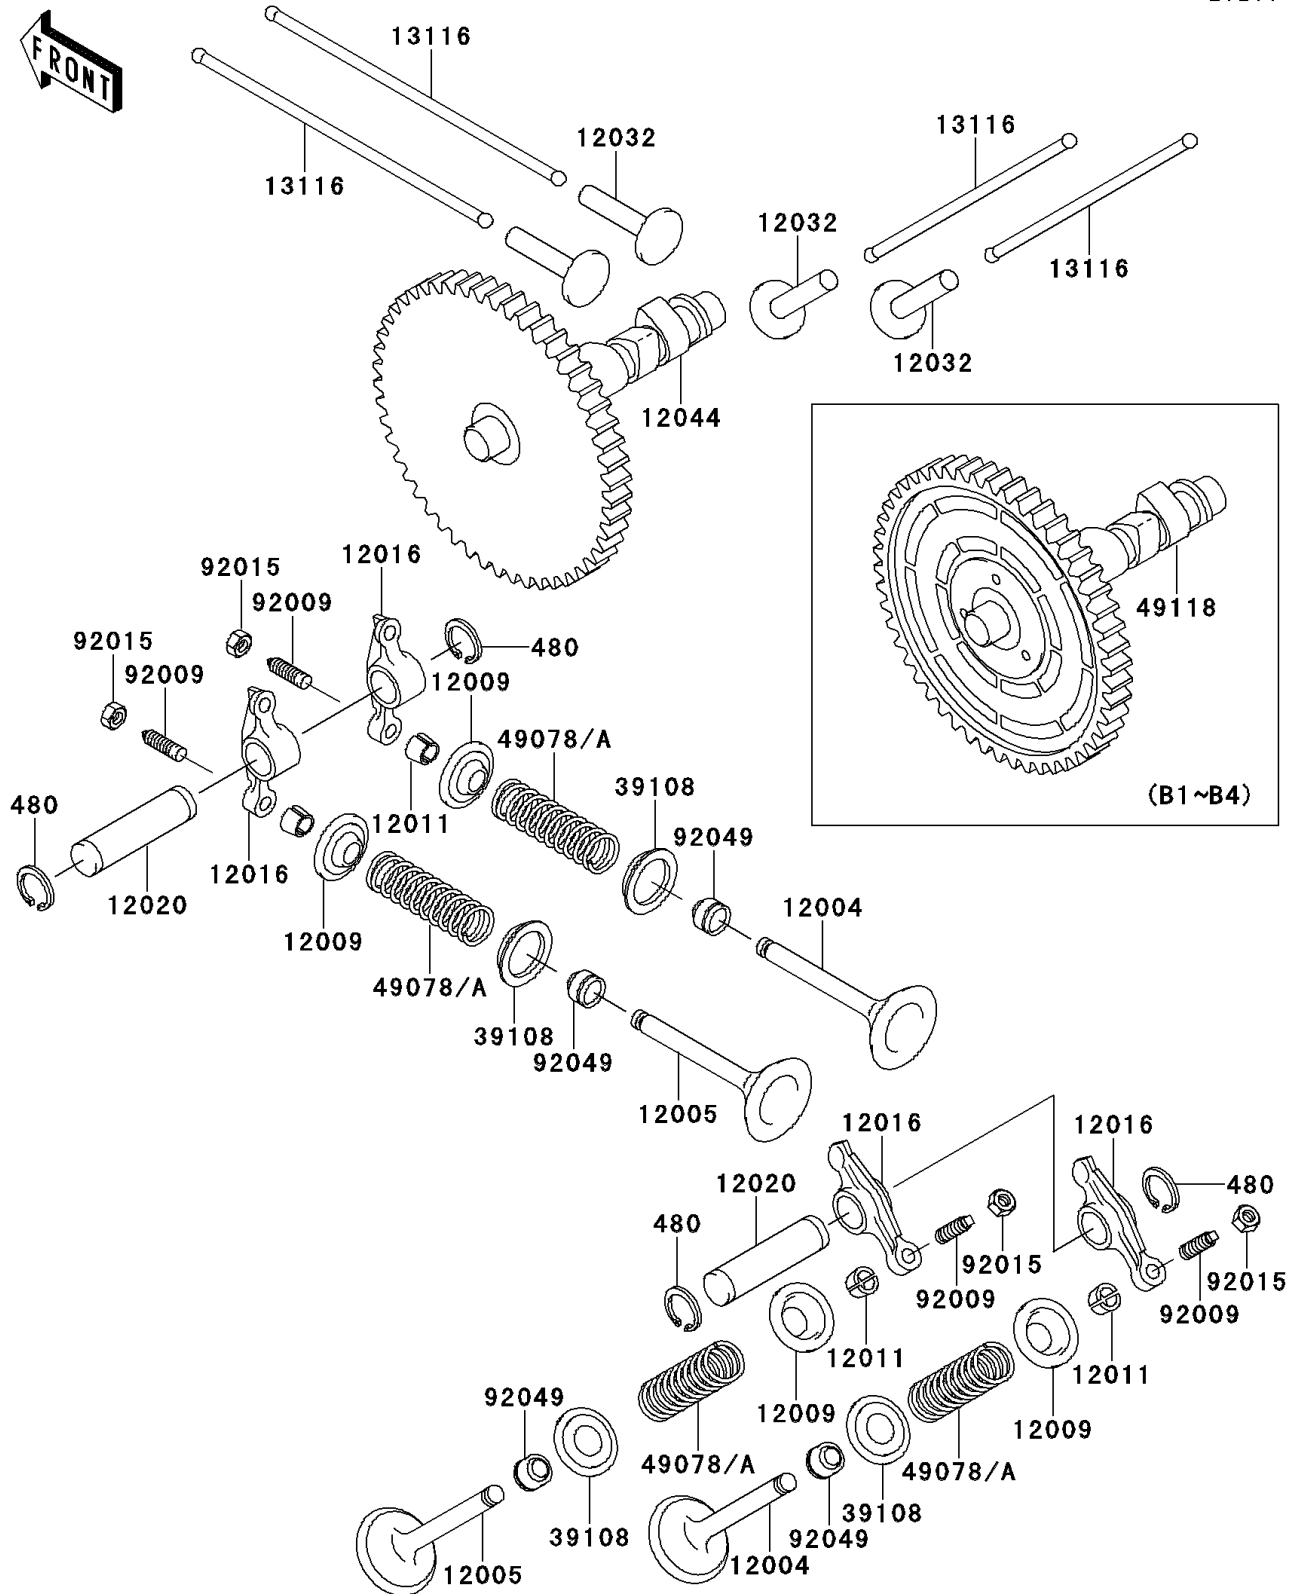

Mule 2520 Turf

PARTS DIAGRAM

Valve(s)/Camshaft(s)

E1211

Mule 2520 Turf

PARTS LIST

Valve(s)/Camshaft(s)

ITEM NAME

PART NUMBER

QUANTITY
