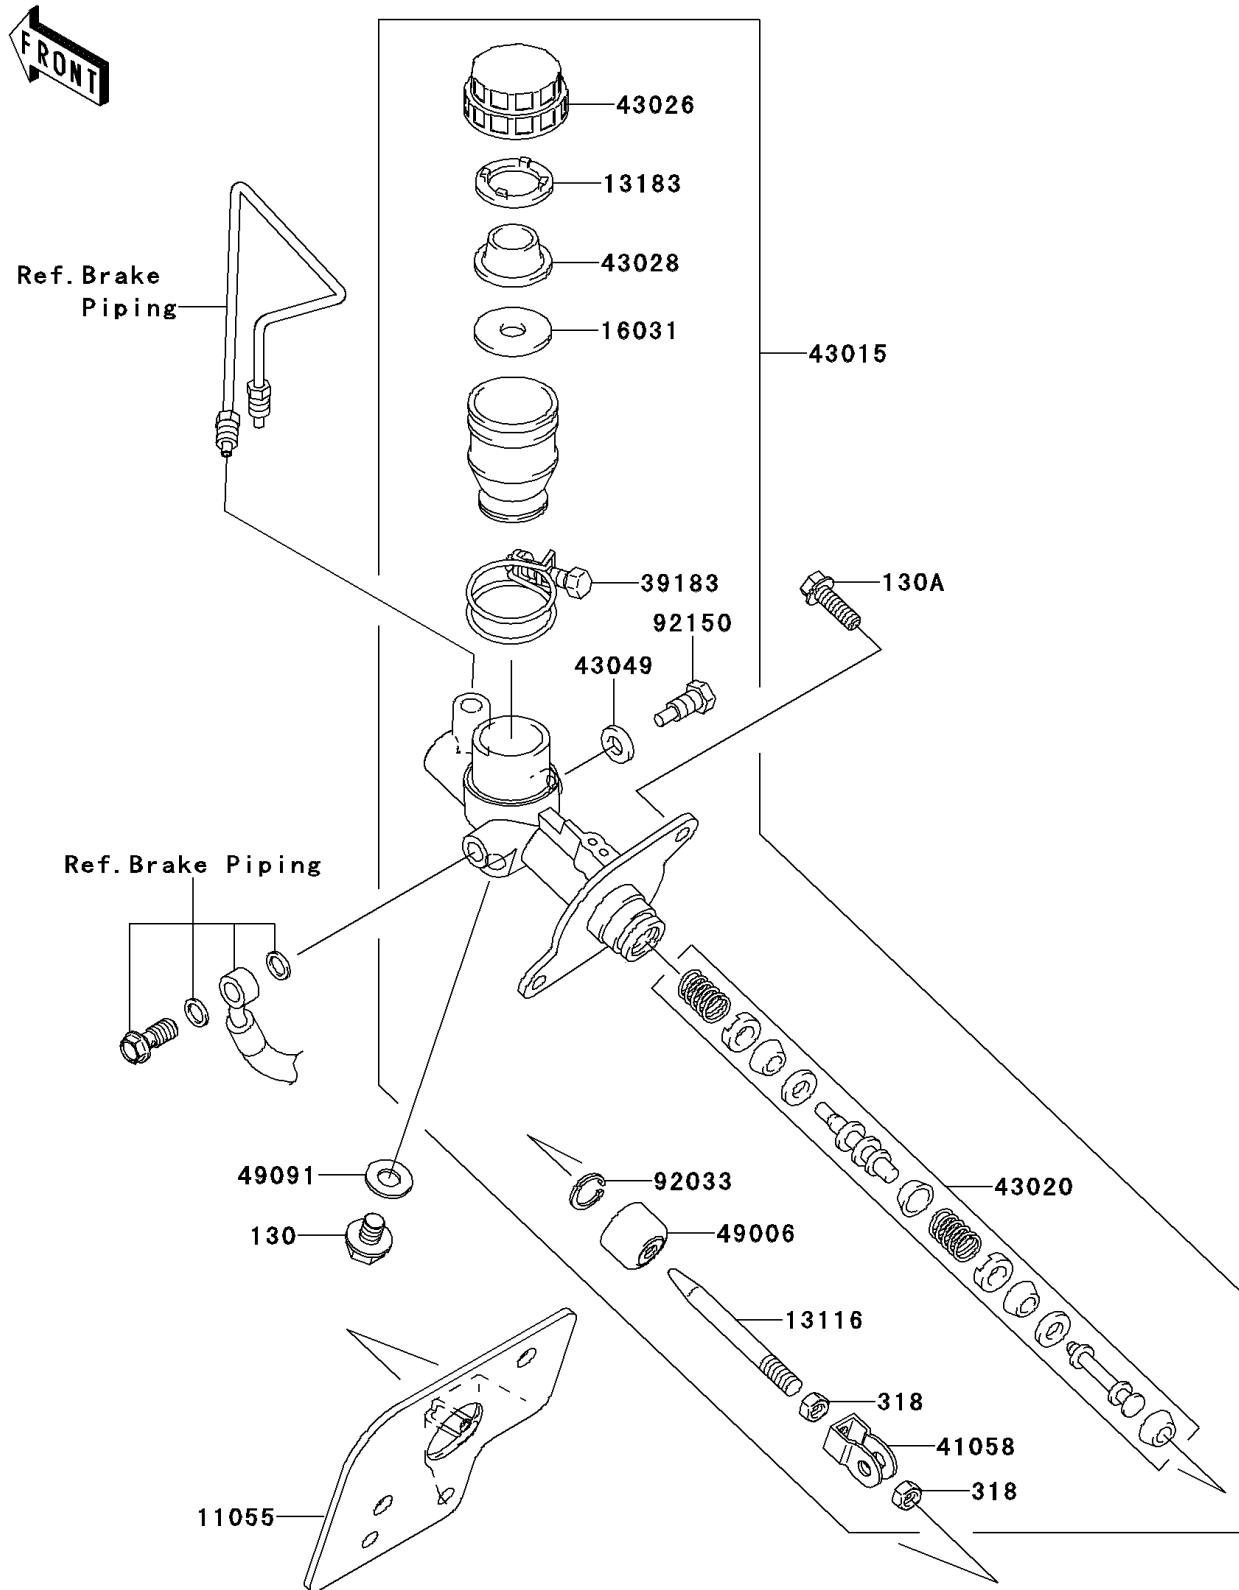

2010 Teryx[®] 750 FI 4x4

PARTS DIAGRAM

Master Cylinder

F2261

2010 Teryx[®] 750 FI 4x4

PARTS LIST

Master Cylinder

ITEM NAME

PART NUMBER

QUANTITY
